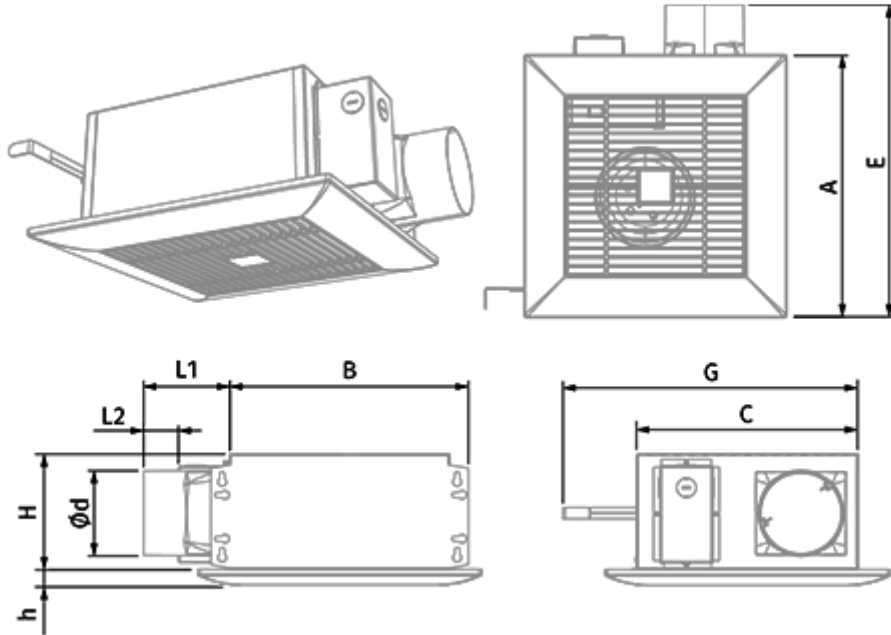

Ceileo Compact 250 T

Low profile extract fans with low noise and power consumption for ceiling mounting

- Maximum airflow: 270
- Sound pressure level LpA at 3 m: 30
- Impeller type: Centrifugal forward curved blades
- Casing material: Galvanized steel
- Backdraft protection: Backdraft damper
- Timer: Turn off timer

	Unit of measurement	Ceileo Compact 250 T			
Connected air duct size	mm	100			
Speed	-	2			
Phases	-	1			
Minimum supply voltage	V	220			
Maximum supply voltage	V	240			
Power supply frequency	Hz	50		60	
Rated power	W	23	39	50	25
Unit current	A	0.12	0.18	0.22	0.14
Maximum airflow	m ³ /h	170	260	270	160
rotation speed at 50hz	-	756	1122	1140	732
Sound pressure level LpA at 3 m	dB(A)	25	29	30	25
Weight	kg	5.3			
Ambient air temperature min	°C	1			
Ambient air temperature max	°C	40			
Ingress protection rating	-	IPX2			

Dimensions

Ø d	L1	L2	A	B	C	E	H	h	G
98	100	40.5	330	278	255	395	134	18	max 620

Ecodesign

Trademark	Blauberg					
Model	Ceileo Compact 250 T					
Specific energy consumption (SEC) (kWh/(m ² /a))	Cold	Average	Warm			
	-32	B	-14.1	E	-3.8	F
Type of ventilation unit	Unidirectional					
Type of drive installed	2-speed					
Type of heat recovery system	None					
Maximum flow rate (m ³ /h)	120					
Electric power input (W)	36					
Reference flow rate (m ³ /s)	0.037					
Reference pressure difference (Pa)	50					
Specific power input (SPI) (W/(m ³ /h))	0.159					
Control typology	Clock control					
Maximum external leakage rates (%)	2.7					
Sound power level (dB(A))	48					
Declared typology	RVU UVU					
The annual electricity consumption (AEC) (kWh/a)	Cold	Average	Warm			
	187	187	187			
The annual heating saved (AHS) (kWh/a)	Cold	Average	Warm			
	3667	1874	848			