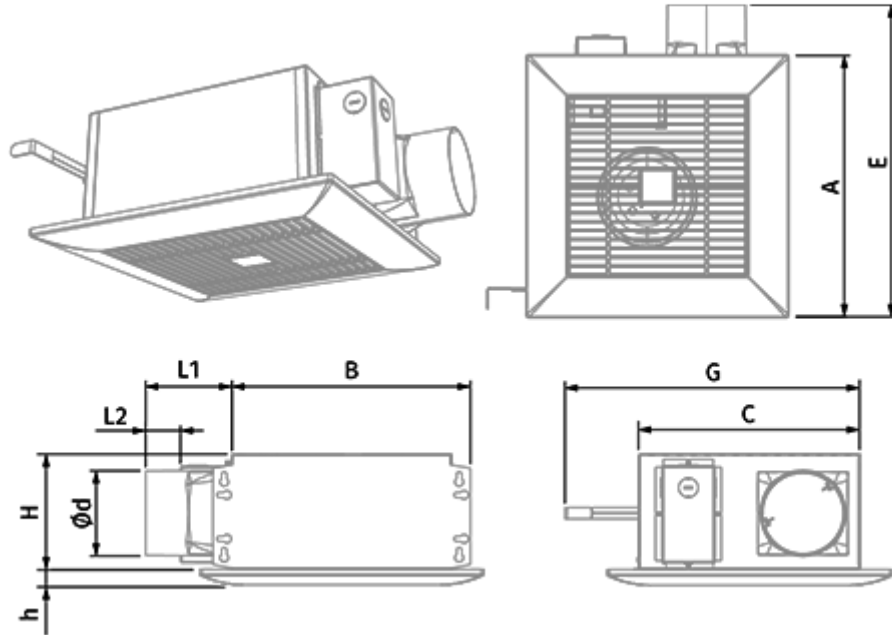

Ceileo Compact 250 T

Low profile extract fans with low noise and power consumption for ceiling mounting

- Maximum airflow: 270
- Sound pressure level LpA at 3 m: 30
- Impeller type: Centrifugal forward curved blades
- Casing material: Galvanized steel
- Backdraft protection: Backdraft damper
- Timer: Turn off timer

	Unit of measurement	Ceileo Compact 250 T			
Connected air duct size	mm	100			
Speed	-	2			
Phases	-	1			
Minimum supply voltage	V	220			
Maximum supply voltage	V	240			
Power supply frequency	Hz	50		60	
Rated power	W	23	39	50	25
Unit current	A	0.12	0.18	0.22	0.14
Maximum airflow	m ³ /h	170	260	270	160
rotation speed at 50hz	-	756	1122	1140	732
Sound pressure level LpA at 3 m	dB(A)	25	29	30	25
Weight	kg	5.3			
Ambient air temperature min	°C	1			
Ambient air temperature max	°C	40			
Ingress protection rating	-	IPX2			

Dimensions

Ø d	L1	L2	A	B	C	E	H	h	G
98	100	40.5	330	278	255	395	134	18	max 620

Ecodesign

Trademark	Blauberg					
Model	Ceileo Compact 250 T					
Specific energy consumption (SEC) (kWh/(m ² /a))	Cold	Average	Warm			
	-32	B	-14.1	E	-3.8	F
Type of ventilation unit	Unidirectional					
Type of drive installed	2-speed					
Type of heat recovery system	None					
Maximum flow rate (m ³ /h)	120					
Electric power input (W)	36					
Reference flow rate (m ³ /s)	0.037					
Reference pressure difference (Pa)	50					
Specific power input (SPI) (W/(m ³ /h))	0.159					
Control typology	Clock control					
Maximum external leakage rates (%)	2.7					
Sound power level (dB(A))	48					
Declared typology	RVU UVU					
The annual electricity consumption (AEC) (kWh/a)	Cold	Average	Warm			
	187	187	187			
The annual heating saved (AHS) (kWh/a)	Cold	Average	Warm			
	3667	1874	848			