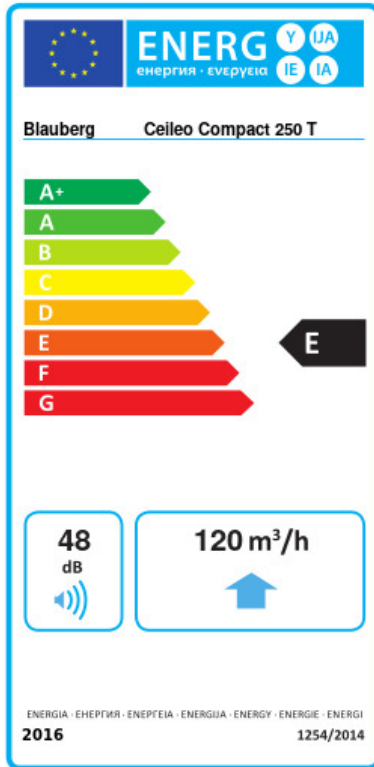

Ceileo Compact 250 T

Low profile extract fans with low noise and power consumption for ceiling mounting

- Maximum airflow: 270
- Sound pressure level LpA at 3 m: 30
- Impeller type: Centrifugal forward curved blades
- Casing material: Galvanized steel
- Backdraft protection: Backdraft damper
- Timer: Turn off timer

	Unit of measurement	Ceileo Compact 250 T			
Connected air duct size	mm	100			
Speed	-	2			
Phases	-	1			
Minimum supply voltage	V	220			
Maximum supply voltage	V	240			
Power supply frequency	Hz	50		60	
Rated power	W	23	39	50	25
Unit current	A	0.12	0.18	0.22	0.14
Maximum airflow	m ³ /h	170	260	270	160
rotation speed at 50hz	-	756	1122	1140	732
Sound pressure level LpA at 3 m	dB(A)	25	29	30	25
Weight	kg	5.3			
Ambient air temperature min	°C	1			
Ambient air temperature max	°C	40			
Ingress protection rating	-	IPX2			

Dimensions

Ø d	L1	L2	A	B	C	E	H	h	G
98	100	40.5	330	278	255	395	134	18	max 620

Ecodesign

Trademark	Blauberg					
Model	Ceileo Compact 250 T					
Specific energy consumption (SEC) (kWh/(m ² /a))	Cold	Average	Warm			
	-32	B	-14.1	E	-3.8	F
Type of ventilation unit	Unidirectional					
Type of drive installed	2-speed					
Type of heat recovery system	None					
Maximum flow rate (m ³ /h)	120					
Electric power input (W)	36					
Reference flow rate (m ³ /s)	0.037					
Reference pressure difference (Pa)	50					
Specific power input (SPI) (W/(m ³ /h))	0.159					
Control typology	Clock control					
Maximum external leakage rates (%)	2.7					
Sound power level (dB(A))	48					
Declared typology	RVU UVU					
The annual electricity consumption (AEC) (kWh/a)	Cold	Average	Warm			
	187	187	187			
The annual heating saved (AHS) (kWh/a)	Cold	Average	Warm			
	3667	1874	848			