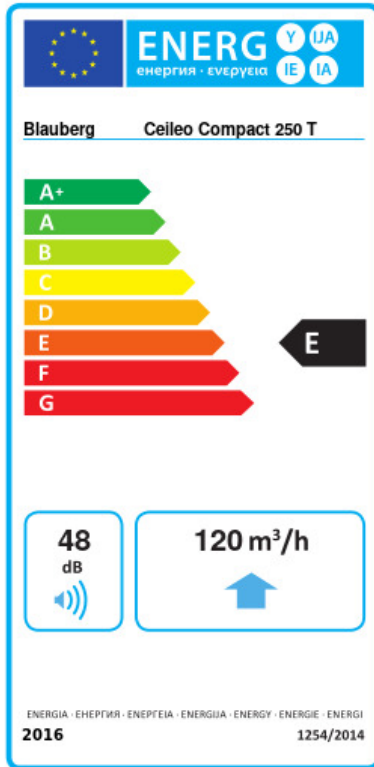

Ceileo Compact 250 T

Low profile extract fans with low noise and power consumption for ceiling mounting

- Maximum airflow: 270
- Sound pressure level LpA at 3 m: 30
- Impeller type: Centrifugal forward curved blades
- Casing material: Galvanized steel
- Backdraft protection: Backdraft damper
- Timer: Turn off timer

	Unit of measurement	Ceileo Compact 250 T			
Connected air duct size	mm	100			
Speed	-	2			
Phases	-	1			
Minimum supply voltage	V	220			
Maximum supply voltage	V	240			
Power supply frequency	Hz	50		60	
Rated power	W	23	39	25	50
Unit current	A	0.12	0.18	0.14	0.22
Maximum airflow	m ³ /h	170	260	160	270
rotation speed at 50hz	-	756	1122	732	1140
Sound pressure level LpA at 3 m	dB(A)	25	29	25	30
Weight	kg	5.3			
Ambient air temperature min	°C	1			
Ambient air temperature max	°C	40			
Ingress protection rating	-	IPX2			

Dimensions

$\varnothing d$	L1	L2	A	B	C	E	H	h	G
98	100	40.5	330	278	255	395	134	18	max 620

Ecodesign

Trademark	Blauberg					
Model	Ceileo Compact 250 T					
Specific energy consumption (SEC) (kWh/(m ² /a))	Cold	Average	Warm			
	-32	B	-14.1	E	-3.8	F
Type of ventilation unit	Unidirectional					
Type of drive installed	2-speed					
Type of heat recovery system	None					
Maximum flow rate (m ³ /h)	120					
Electric power input (W)	36					
Reference flow rate (m ³ /s)	0.037					
Reference pressure difference (Pa)	50					
Specific power input (SPI) (W/(m ³ /h))	0.159					
Control typology	Clock control					
Maximum external leakage rates (%)	2.7					
Sound power level (dB(A))	48					
Declared typology	RVU UVU					
The annual electricity consumption (AEC) (kWh/a)	Cold	Average	Warm			
	187	187	187			
The annual heating saved (AHS) (kWh/a)	Cold	Average	Warm			
	3667	1874	848			