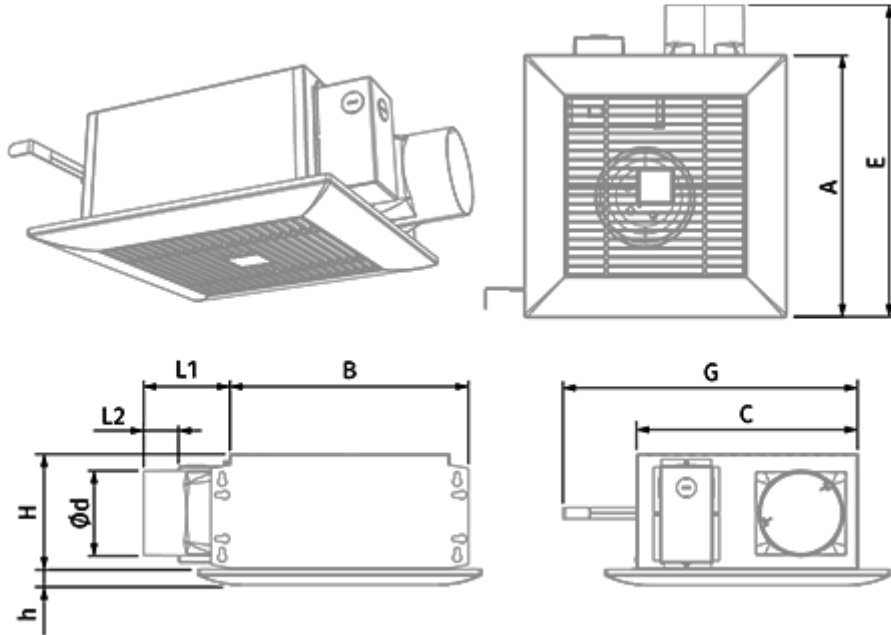

Ceileo Compact 250 T

Low profile extract fans with low noise and power consumption for ceiling mounting

- Maximum airflow: 270
- Sound pressure level LpA at 3 m: 30
- Impeller type: Centrifugal forward curved blades
- Casing material: Galvanized steel
- Backdraft protection: Backdraft damper
- Timer: Turn off timer

	Unit of measurement	Ceileo Compact 250 T			
Connected air duct size	mm	100			
Speed	-	2			
Phases	-	1			
Minimum supply voltage	V	220			
Maximum supply voltage	V	240			
Power supply frequency	Hz	50		60	
Rated power	W	23	39	25	50
Unit current	A	0.12	0.18	0.14	0.22
Maximum airflow	m ³ /h	170	260	160	270
rotation speed at 50hz	-	756	1122	732	1140
Sound pressure level LpA at 3 m	dB(A)	25	29	25	30
Weight	kg	5.3			
Ambient air temperature min	°C	1			
Ambient air temperature max	°C	40			
Ingress protection rating	-	IPX2			

Dimensions

$\varnothing d$	L1	L2	A	B	C	E	H	h	G
98	100	40.5	330	278	255	395	134	18	max 620

Ecodesign

Trademark	Blauberg					
Model	Ceileo Compact 250 T					
Specific energy consumption (SEC) (kWh/(m ² /a))	Cold	Average	Warm			
	-32	B	-14.1	E	-3.8	F
Type of ventilation unit	Unidirectional					
Type of drive installed	2-speed					
Type of heat recovery system	None					
Maximum flow rate (m ³ /h)	120					
Electric power input (W)	36					
Reference flow rate (m ³ /s)	0.037					
Reference pressure difference (Pa)	50					
Specific power input (SPI) (W/(m ³ /h))	0.159					
Control typology	Clock control					
Maximum external leakage rates (%)	2.7					
Sound power level (dB(A))	48					
Declared typology	RVU UVU					
The annual electricity consumption (AEC) (kWh/a)	Cold	Average	Warm			
	187	187	187			
The annual heating saved (AHS) (kWh/a)	Cold	Average	Warm			
	3667	1874	848			