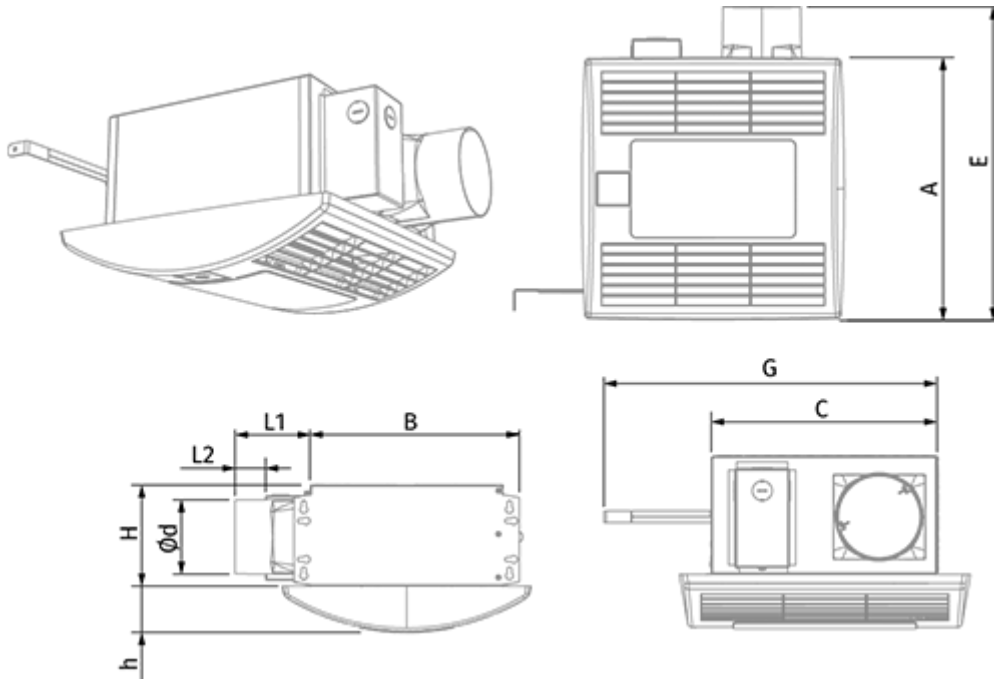

Ceileo Compact 250 Light T

Low profile extract fans with low noise and power consumption for ceiling mounting

- Maximum airflow: 270
- Sound pressure level LpA at 3 m: 30
- Lighting
- Impeller type: Centrifugal forward curved blades
- Casing material: Galvanized steel
- Backdraft protection: Backdraft damper
- Timer: Turn off timer

	Unit of measurement	Ceileo Compact 250 Light T			
Connected air duct size	mm	100			
Speed	-	2			
Phases	-	1			
Minimum supply voltage	V	220			
Maximum supply voltage	V	240			
Power supply frequency	Hz	50		60	
Rated power	W	23	39	50	25
Unit current	A	0.12	0.18	0.22	0.14
Maximum airflow	m ³ /h	170	260	270	160
rotation speed at 50hz	-	756	1122	1140	732
Sound pressure level LpA at 3 m	dB(A)	25	29	30	25
Weight	kg	6.4			
Ambient air temperature min	°C	1			
Ambient air temperature max	°C	40			
Ingress protection rating	-	IPX2			

Dimensions

$\varnothing d$	L1	L2	A	B	C	E	H	h	G
98	100	40.5	330	278	255	395	134	57	max 620

Ecodesign

Trademark	Blauberg		
Model	Ceileo Compact 250 Light T		
Specific energy consumption (SEC) (kWh/(m ² /a))	Cold	Average	Warm
	-32 B	-14.1 E	-3.8 F
Type of ventilation unit	Unidirectional		
Type of drive installed	2-speed		
Type of heat recovery system	None		
Maximum flow rate (m ³ /h)	120		
Electric power input (W)	36		
Reference flow rate (m ³ /s)	0.037		
Reference pressure difference (Pa)	50		
Specific power input (SPI) (W/(m ³ /h))	0.159		
Control typology	Clock control		
Maximum external leakage rates (%)	2.7		
Sound power level (dB(A))	48		
Declared typology	RVU UVU		
The annual electricity consumption (AEC) (kWh/a)	Cold	Average	Warm
	187	187	187
The annual heating saved (AHS) (kWh/a)	Cold	Average	Warm
	3667	1874	848