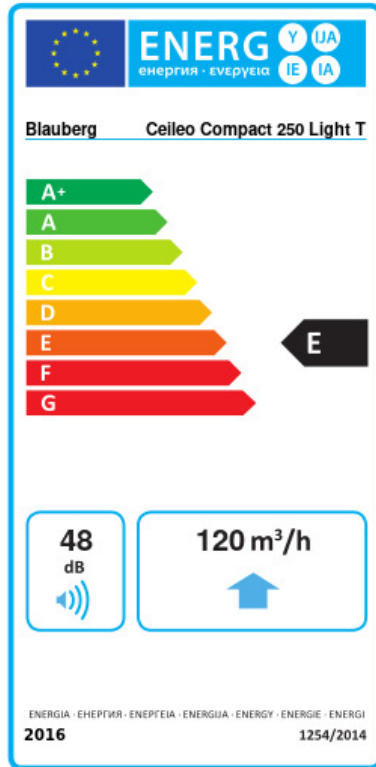

Ecodesign

Trademark	Blauberg					
Model	Ceileo Compact 250 Light T					
Specific energy consumption (SEC) (kWh/(m²/a))	Cold	Average	Warm			
	-32	B	-14.1	E	-3.8	F
Type of ventilation unit	Unidirectional					
Type of drive installed	2-speed					
Type of heat recovery system	None					
Maximum flow rate (m³/h)	120					
Electric power input (W)	36					
Reference flow rate (m³/s)	0.037					
Reference pressure difference (Pa)	50					
Specific power input (SPI) (W/(m³/h))	0.159					
Control typology	Clock control					
Maximum external leakage rates (%)	2.7					
Sound power level (dB(A))	48					
Declared typology	RVU UVU					
The annual electricity consumption (AEC) (kWh/a)	Cold	Average	Warm			
	187	187	187			
The annual heating saved (AHS) (kWh/a)	Cold	Average	Warm			
	3667	1874	848			

Accessories

Speed control switches

Name	Photo	Description
CDP-2/10		Multi-speed switch

Hoods

Name	Photo	Description