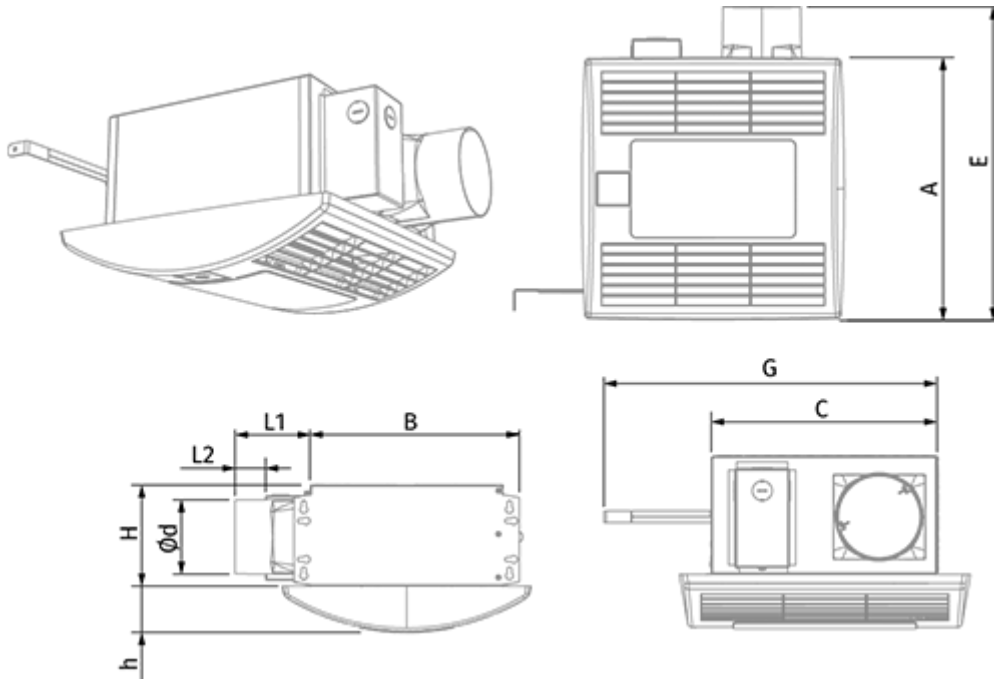

Ceileo Compact 250 Light T

Low profile extract fans with low noise and power consumption for ceiling mounting

- Maximum airflow: 270
- Sound pressure level LpA at 3 m: 30
- Lighting
- Impeller type: Centrifugal forward curved blades
- Casing material: Galvanized steel
- Backdraft protection: Backdraft damper
- Timer: Turn off timer

	Unit of measurement	Ceileo Compact 250 Light T			
Connected air duct size	mm	100			
Speed	-	2			
Phases	-	1			
Minimum supply voltage	V	220			
Maximum supply voltage	V	240			
Power supply frequency	Hz	50		60	
Rated power	W	23	39	50	25
Unit current	A	0.12	0.18	0.22	0.14
Maximum airflow	m ³ /h	170	260	270	160
rotation speed at 50hz	-	756	1122	1140	732
Sound pressure level LpA at 3 m	dB(A)	25	29	30	25
Weight	kg	6.4			
Ambient air temperature min	°C	1			
Ambient air temperature max	°C	40			
Ingress protection rating	-	IPX2			

Dimensions

$\varnothing d$	L1	L2	A	B	C	E	H	h	G
98	100	40.5	330	278	255	395	134	57	max 620

Ecodesign

Trademark	Blauberg					
Model	Ceileo Compact 250 Light T					
Specific energy consumption (SEC) (kWh/(m ² /a))	Cold	Average	Warm			
	-32	B	-14.1	E	-3.8	F
Type of ventilation unit	Unidirectional					
Type of drive installed	2-speed					
Type of heat recovery system	None					
Maximum flow rate (m ³ /h)	120					
Electric power input (W)	36					
Reference flow rate (m ³ /s)	0.037					
Reference pressure difference (Pa)	50					
Specific power input (SPI) (W/(m ³ /h))	0.159					
Control typology	Clock control					
Maximum external leakage rates (%)	2.7					
Sound power level (dB(A))	48					
Declared typology	RVU UVU					
The annual electricity consumption (AEC) (kWh/a)	Cold	Average	Warm			
	187	187	187			
The annual heating saved (AHS) (kWh/a)	Cold	Average	Warm			
	3667	1874	848			