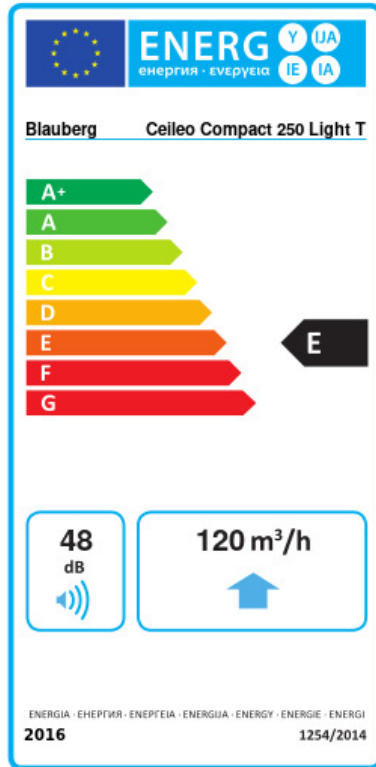

# Ceileo Compact 250 Light T

Low profile extract fans with low noise and power consumption for ceiling mounting

- Maximum airflow: 270
- Sound pressure level LpA at 3 m: 30
- Lighting
- Impeller type: Centrifugal forward curved blades
- Casing material: Galvanized steel
- Backdraft protection: Backdraft damper
- Timer: Turn off timer

	Unit of measurement	Ceileo Compact 250 Light T			
Connected air duct size	mm	100			
Speed	-	2			
Phases	-	1			
Minimum supply voltage	V	220			
Maximum supply voltage	V	240			
Power supply frequency	Hz	50		60	
Rated power	W	23	39	25	50
Unit current	A	0.12	0.18	0.14	0.22
Maximum airflow	m <sup>3</sup> /h	170	260	160	270
rotation speed at 50hz	-	756	1122	732	1140
Sound pressure level LpA at 3 m	dB(A)	25	29	25	30
Weight	kg	6.4			
Ambient air temperature min	°C	1			
Ambient air temperature max	°C	40			
Ingress protection rating	-	IPX2			

## Ecodesign

Trademark	Blauberg					
Model	Ceileo Compact 250 Light T					
Specific energy consumption (SEC) (kWh/(m <sup>2</sup> /a))	Cold	Average	Warm			
	-32	B	-14.1	E	-3.8	F
Type of ventilation unit	Unidirectional					
Type of drive installed	2-speed					
Type of heat recovery system	None					
Maximum flow rate (m <sup>3</sup> /h)	120					
Electric power input (W)	36					
Reference flow rate (m <sup>3</sup> /s)	0.037					
Reference pressure difference (Pa)	50					
Specific power input (SPI) (W/(m <sup>3</sup> /h))	0.159					
Control typology	Clock control					
Maximum external leakage rates (%)	2.7					
Sound power level (dB(A))	48					
Declared typology	RVU UVU					
The annual electricity consumption (AEC) (kWh/a)	Cold	Average	Warm			
	187	187	187			
The annual heating saved (AHS) (kWh/a)	Cold	Average	Warm			
	3667	1874	848			

### Speed control switches

Name	Photo	Description
<a href="#">CDP-2/10</a>		Multi-speed switch