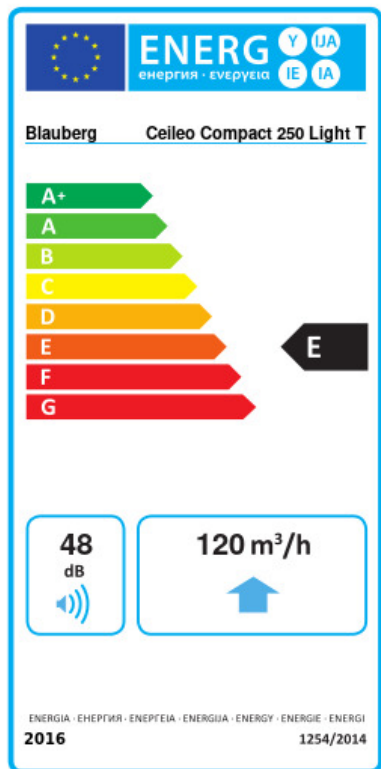

Ceileo Compact 250 Light T

Low profile extract fans with low noise and power consumption for ceiling mounting

- Maximum airflow: 270
- Sound pressure level LpA at 3 m: 30
- Lighting
- Impeller type: Centrifugal forward curved blades
- Casing material: Galvanized steel
- Backdraft protection: Backdraft damper
- Timer: Turn off timer

	Unit of measurement	Ceileo Compact 250 Light T			
Connected air duct size	mm	100			
Speed	-	2			
Phases	-	1			
Minimum supply voltage	V	220			
Maximum supply voltage	V	240			
Power supply frequency	Hz	50		60	
Rated power	W	23	39	50	25
Unit current	A	0.12	0.18	0.22	0.14
Maximum airflow	m ³ /h	170	260	270	160
rotation speed at 50hz	-	756	1122	1140	732
Sound pressure level LpA at 3 m	dB(A)	25	29	30	25
Weight	kg	6.4			
Ambient air temperature min	°C	1			
Ambient air temperature max	°C	40			
Ingress protection rating	-	IPX2			

Dimensions

$\varnothing d$	L1	L2	A	B	C	E	H	h	G
98	100	40.5	330	278	255	395	134	57	max 620

Ecodesign

Trademark	Blauberg		
Model	Ceileo Compact 250 Light T		
Specific energy consumption (SEC) (kWh/(m ² /a))	Cold	Average	Warm
	-32 B	-14.1 E	-3.8 F
Type of ventilation unit	Unidirectional		
Type of drive installed	2-speed		
Type of heat recovery system	None		
Maximum flow rate (m ³ /h)	120		
Electric power input (W)	36		
Reference flow rate (m ³ /s)	0.037		
Reference pressure difference (Pa)	50		
Specific power input (SPI) (W/(m ³ /h))	0.159		
Control typology	Clock control		
Maximum external leakage rates (%)	2.7		
Sound power level (dB(A))	48		
Declared typology	RVU UVU		
The annual electricity consumption (AEC) (kWh/a)	Cold	Average	Warm
	187	187	187
The annual heating saved (AHS) (kWh/a)	Cold	Average	Warm
	3667	1874	848