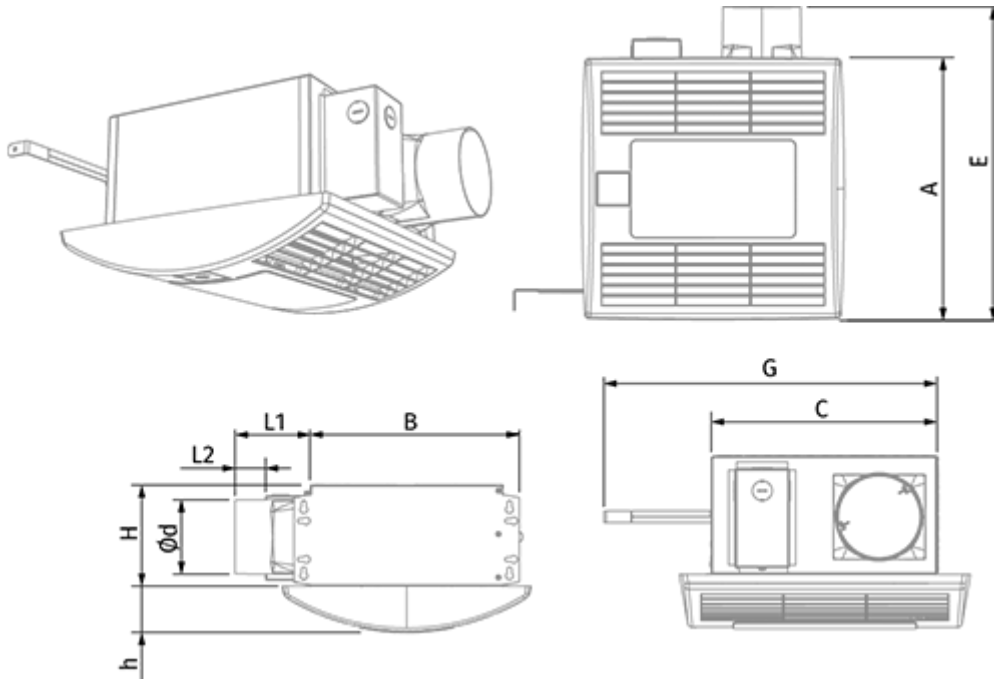

# Ceileo Compact 250 Light T

Low profile extract fans with low noise and power consumption for ceiling mounting

- Maximum airflow: 270
- Sound pressure level LpA at 3 m: 30
- Lighting
- Impeller type: Centrifugal forward curved blades
- Casing material: Galvanized steel
- Backdraft protection: Backdraft damper
- Timer: Turn off timer

	Unit of measurement	Ceileo Compact 250 Light T			
Connected air duct size	mm	100			
Speed	-	2			
Phases	-	1			
Minimum supply voltage	V	220			
Maximum supply voltage	V	240			
Power supply frequency	Hz	50		60	
Rated power	W	23	39	25	50
Unit current	A	0.12	0.18	0.14	0.22
Maximum airflow	m <sup>3</sup> /h	170	260	160	270
rotation speed at 50hz	-	756	1122	732	1140
Sound pressure level LpA at 3 m	dB(A)	25	29	25	30
Weight	kg	6.4			
Ambient air temperature min	°C	1			
Ambient air temperature max	°C	40			
Ingress protection rating	-	IPX2			

## Dimensions

$\varnothing d$	L1	L2	A	B	C	E	H	h	G
98	100	40.5	330	278	255	395	134	57	max 620