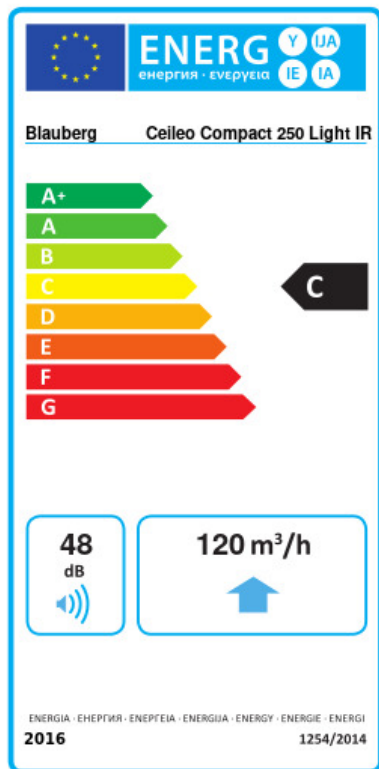

Ceileo Compact 250 Light IR

Low profile extract fans with low noise and power consumption for ceiling mounting

- Maximum airflow: 270
- Sound pressure level LpA at 3 m: 30
- Lighting
- Impeller type: Centrifugal forward curved blades
- Casing material: Galvanized steel
- Backdraft protection: Backdraft damper
- Motion sensor
- Timer: Turn off timer

	Unit of measurement	Ceileo Compact 250 Light IR			
Connected air duct size	mm	100			
Speed	-	2			
Phases	-	1			
Minimum supply voltage	V	220			
Maximum supply voltage	V	240			
Power supply frequency	Hz	50		60	
Rated power	W	23	39	50	25
Unit current	A	0.12	0.18	0.22	0.14
Maximum airflow	m ³ /h	170	260	270	160
rotation speed at 50hz	-	756	1122	1140	732
Sound pressure level LpA at 3 m	dB(A)	25	29	30	25
Weight	kg	6.4			
Ambient air temperature min	°C	1			
Ambient air temperature max	°C	40			
Ingress protection rating	-	IPX2			

Dimensions

$\varnothing d$	L1	L2	A	B	C	E	H	h	G
98	100	40.5	330	278	255	395	134	57	max 620

Ecodesign

Trademark	Blauberg					
Model	Ceileo Compact 250 Light IR					
Specific energy consumption (SEC) (kWh/(m ² /a))	Cold		Average		Warm	
	-52.4	A+	-25.3	C	-9.8	F
Type of ventilation unit	Unidirectional					
Type of drive installed	2-speed					
Type of heat recovery system	None					
Maximum flow rate (m ³ /h)	120					
Electric power input (W)	36					
Reference flow rate (m ³ /s)	0.037					
Reference pressure difference (Pa)	50					
Specific power input (SPI) (W/(m ³ /h))	0.159					
Control typology	Local demand control					
Maximum external leakage rates (%)	2.7					
Sound power level (dB(A))	48					
Declared typology	RVU UVU					
The annual electricity consumption (AEC) (kWh/a)	Cold		Average		Warm	
	119		119		119	
The annual heating saved (AHS) (kWh/a)	Cold		Average		Warm	
	5536		2830		1280	