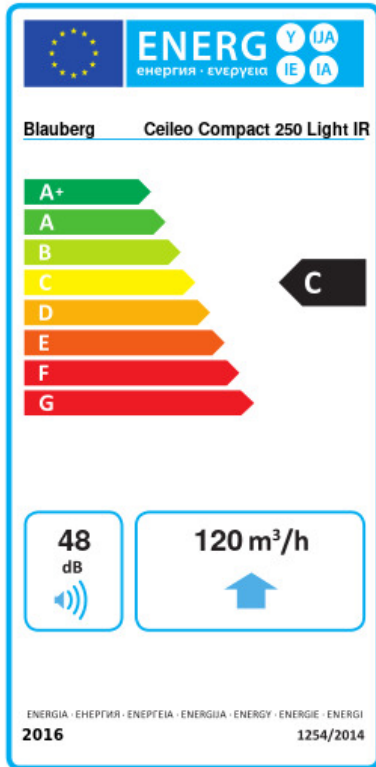

Ceileo Compact 250 Light IR

Low profile extract fans with low noise and power consumption for ceiling mounting

- Maximum airflow: 270
- Sound pressure level LpA at 3 m: 30
- Lighting
- Impeller type: Centrifugal forward curved blades
- Casing material: Galvanized steel
- Backdraft protection: Backdraft damper
- Motion sensor
- Timer: Turn off timer

	Unit of measurement	Ceileo Compact 250 Light IR			
Connected air duct size	mm	100			
Speed	-	2			
Phases	-	1			
Minimum supply voltage	V	220			
Maximum supply voltage	V	240			
Power supply frequency	Hz	50		60	
Rated power	W	23	39	50	25
Unit current	A	0.12	0.18	0.22	0.14
Maximum airflow	m ³ /h	170	260	270	160
rotation speed at 50hz	-	756	1122	1140	732
Sound pressure level LpA at 3 m	dB(A)	25	29	30	25
Weight	kg	6.4			
Ambient air temperature min	°C	1			
Ambient air temperature max	°C	40			
Ingress protection rating	-	IPX2			

Dimensions

$\varnothing d$	L1	L2	A	B	C	E	H	h	G
98	100	40.5	330	278	255	395	134	57	max 620

Ecodesign

Trademark	Blauberg					
Model	Ceileo Compact 250 Light IR					
Specific energy consumption (SEC) (kWh/(m ² /a))	Cold		Average		Warm	
	-52.4	A+	-25.3	C	-9.8	F
Type of ventilation unit	Unidirectional					
Type of drive installed	2-speed					
Type of heat recovery system	None					
Maximum flow rate (m ³ /h)	120					
Electric power input (W)	36					
Reference flow rate (m ³ /s)	0.037					
Reference pressure difference (Pa)	50					
Specific power input (SPI) (W/(m ³ /h))	0.159					
Control typology	Local demand control					
Maximum external leakage rates (%)	2.7					
Sound power level (dB(A))	48					
Declared typology	RVU UVU					
The annual electricity consumption (AEC) (kWh/a)	Cold		Average		Warm	
	119		119		119	
The annual heating saved (AHS) (kWh/a)	Cold		Average		Warm	
	5536		2830		1280	