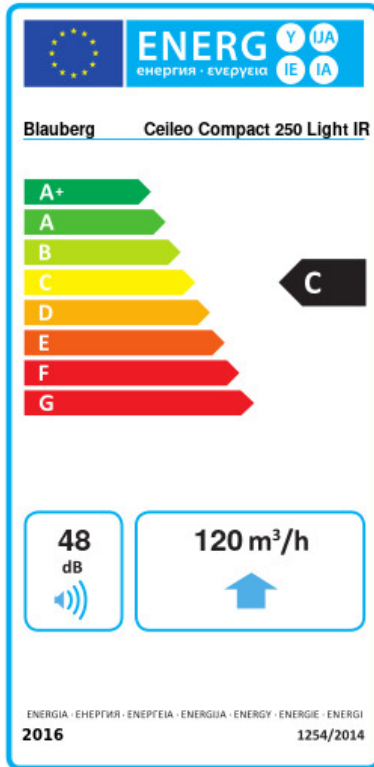

Ceileo Compact 250 Light IR

Low profile extract fans with low noise and power consumption for ceiling mounting

- Maximum airflow: 270
- Sound pressure level LpA at 3 m: 30
- Lighting
- Impeller type: Centrifugal forward curved blades
- Casing material: Galvanized steel
- Backdraft protection: Backdraft damper
- Motion sensor
- Timer: Turn off timer

	Unit of measurement	Ceileo Compact 250 Light IR			
Connected air duct size	mm	100			
Speed	-	2			
Phases	-	1			
Minimum supply voltage	V	220			
Maximum supply voltage	V	240			
Power supply frequency	Hz	50		60	
Rated power	W	23	39	25	50
Unit current	A	0.12	0.18	0.14	0.22
Maximum airflow	m ³ /h	170	260	160	270
rotation speed at 50hz	-	756	1122	732	1140
Sound pressure level LpA at 3 m	dB(A)	25	29	25	30
Weight	kg	6.4			
Ambient air temperature min	°C	1			
Ambient air temperature max	°C	40			
Ingress protection rating	-	IPX2			

Dimensions

$\varnothing d$	L1	L2	A	B	C	E	H	h	G
98	100	40.5	330	278	255	395	134	57	max 620

Ecodesign

Trademark	Blauberg					
Model	Ceileo Compact 250 Light IR					
Specific energy consumption (SEC) (kWh/(m ² /a))	Cold		Average		Warm	
	-52.4	A+	-25.3	C	-9.8	F
Type of ventilation unit	Unidirectional					
Type of drive installed	2-speed					
Type of heat recovery system	None					
Maximum flow rate (m ³ /h)	120					
Electric power input (W)	36					
Reference flow rate (m ³ /s)	0.037					
Reference pressure difference (Pa)	50					
Specific power input (SPI) (W/(m ³ /h))	0.159					
Control typology	Local demand control					
Maximum external leakage rates (%)	2.7					
Sound power level (dB(A))	48					
Declared typology	RVU UVU					
The annual electricity consumption (AEC) (kWh/a)	Cold		Average		Warm	
	119		119		119	
The annual heating saved (AHS) (kWh/a)	Cold		Average		Warm	
	5536		2830		1280	