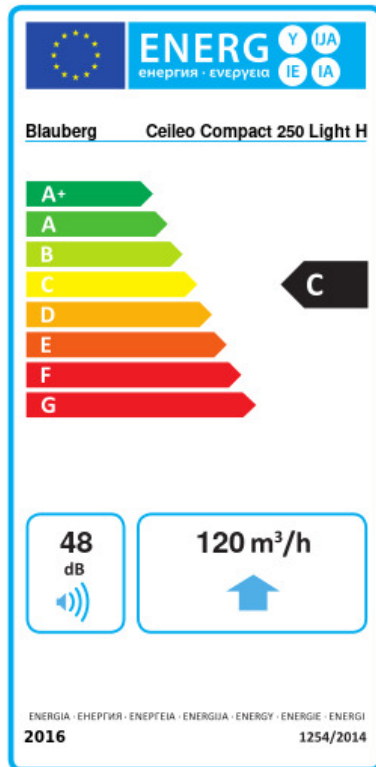

# Ceileo Compact 250 Light H

Low profile extract fans with low noise and power consumption for ceiling mounting

- Maximum airflow: 270
- Sound pressure level LpA at 3 m: 30
- Lighting
- Impeller type: Centrifugal forward curved blades
- Casing material: Galvanized steel
- Backdraft protection: Backdraft damper
- Humidity sensor
- Timer: Turn off timer

	Unit of measurement	Ceileo Compact 250 Light H			
Connected air duct size	mm	100			
Speed	-	2			
Phases	-	1			
Minimum supply voltage	V	220			
Maximum supply voltage	V	240			
Power supply frequency	Hz	50		60	
Rated power	W	23	39	25	50
Unit current	A	0.12	0.18	0.14	0.22
Maximum airflow	m <sup>3</sup> /h	170	260	160	270
rotation speed at 50hz	-	756	1122	732	1140
Sound pressure level LpA at 3 m	dB(A)	25	29	25	30
Weight	kg	6.4			
Ambient air temperature min	°C	1			
Ambient air temperature max	°C	40			
Ingress protection rating	-	IPX2			

## Ecodesign

Trademark	Blauberg					
Model	Ceileo Compact 250 Light H					
Specific energy consumption (SEC) (kWh/(m <sup>2</sup> /a))	Cold		Average		Warm	
	-52.4	A+	-25.3	C	-9.8	F
Type of ventilation unit	Unidirectional					
Type of drive installed	2-speed					
Type of heat recovery system	None					
Maximum flow rate (m <sup>3</sup> /h)	120					
Electric power input (W)	36					
Reference flow rate (m <sup>3</sup> /s)	0.037					
Reference pressure difference (Pa)	50					
Specific power input (SPI) (W/(m <sup>3</sup> /h))	0.159					
Control typology	Local demand control					
Maximum external leakage rates (%)	2.7					
Sound power level (dB(A))	48					
Declared typology	RVU UVU					
The annual electricity consumption (AEC) (kWh/a)	Cold		Average		Warm	
	119		119		119	
The annual heating saved (AHS) (kWh/a)	Cold		Average		Warm	
	5536		2830		1280	

### Speed control switches

Name	Photo	Description
<a href="#">CDP-2/10</a>		Multi-speed switch