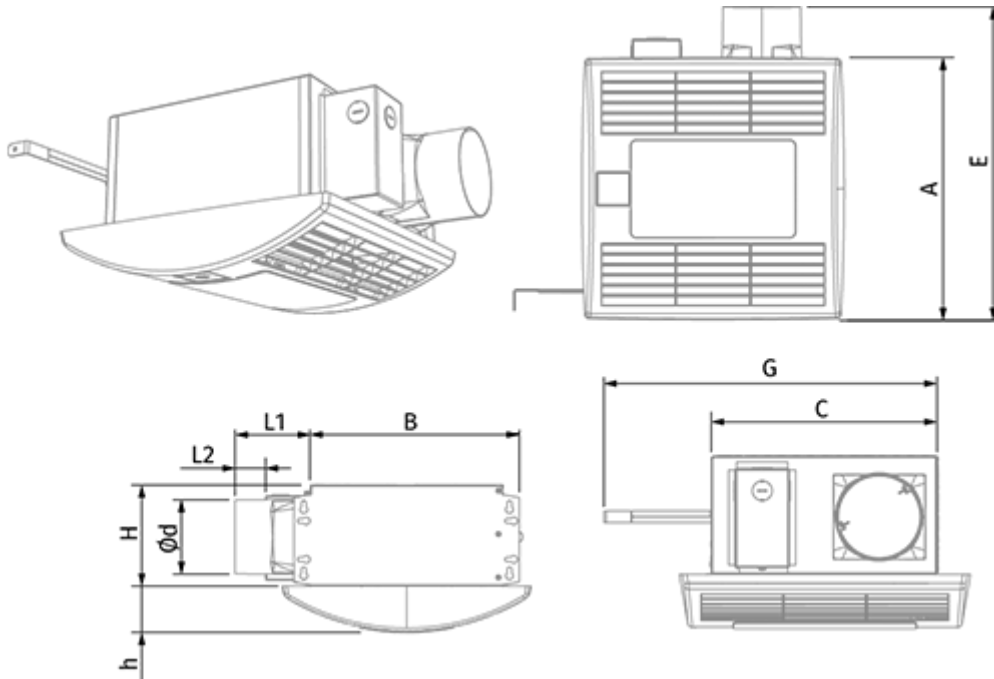

Ceileo Compact 250 Light H

Low profile extract fans with low noise and power consumption for ceiling mounting

- Maximum airflow: 270
- Sound pressure level LpA at 3 m: 30
- Lighting
- Impeller type: Centrifugal forward curved blades
- Casing material: Galvanized steel
- Backdraft protection: Backdraft damper
- Humidity sensor
- Timer: Turn off timer

	Unit of measurement	Ceileo Compact 250 Light H			
Connected air duct size	mm	100			
Speed	-	2			
Phases	-	1			
Minimum supply voltage	V	220			
Maximum supply voltage	V	240			
Power supply frequency	Hz	50		60	
Rated power	W	23	39	50	25
Unit current	A	0.12	0.18	0.22	0.14
Maximum airflow	m ³ /h	170	260	270	160
rotation speed at 50hz	-	756	1122	1140	732
Sound pressure level LpA at 3 m	dB(A)	25	29	30	25
Weight	kg	6.4			
Ambient air temperature min	°C	1			
Ambient air temperature max	°C	40			
Ingress protection rating	-	IPX2			

Dimensions

$\varnothing d$	L1	L2	A	B	C	E	H	h	G
98	100	40.5	330	278	255	395	134	57	max 620

Ecodesign

Trademark	Blauberg					
Model	Ceileo Compact 250 Light H					
Specific energy consumption (SEC) (kWh/(m ² /a))	Cold		Average		Warm	
	-52.4	A+	-25.3	C	-9.8	F
Type of ventilation unit	Unidirectional					
Type of drive installed	2-speed					
Type of heat recovery system	None					
Maximum flow rate (m ³ /h)	120					
Electric power input (W)	36					
Reference flow rate (m ³ /s)	0.037					
Reference pressure difference (Pa)	50					
Specific power input (SPI) (W/(m ³ /h))	0.159					
Control typology	Local demand control					
Maximum external leakage rates (%)	2.7					
Sound power level (dB(A))	48					
Declared typology	RVU UVU					
The annual electricity consumption (AEC) (kWh/a)	Cold		Average		Warm	
	119		119		119	
The annual heating saved (AHS) (kWh/a)	Cold		Average		Warm	
	5536		2830		1280	