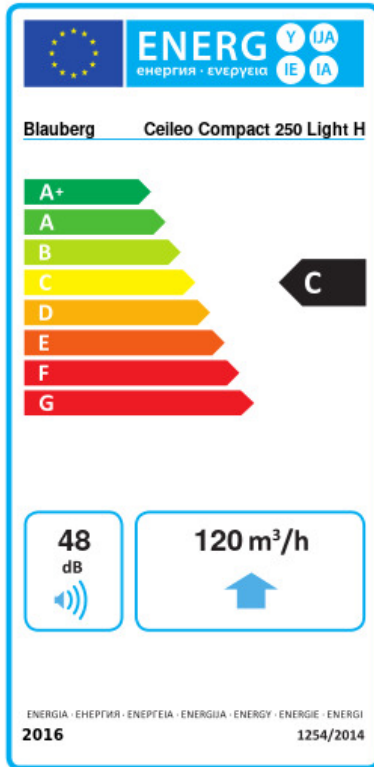

# Ceileo Compact 250 Light H

Low profile extract fans with low noise and power consumption for ceiling mounting

- Maximum airflow: 270
- Sound pressure level LpA at 3 m: 30
- Lighting
- Impeller type: Centrifugal forward curved blades
- Casing material: Galvanized steel
- Backdraft protection: Backdraft damper
- Humidity sensor
- Timer: Turn off timer

	Unit of measurement	Ceileo Compact 250 Light H			
Connected air duct size	mm	100			
Speed	-	2			
Phases	-	1			
Minimum supply voltage	V	220			
Maximum supply voltage	V	240			
Power supply frequency	Hz	50		60	
Rated power	W	23	39	50	25
Unit current	A	0.12	0.18	0.22	0.14
Maximum airflow	m <sup>3</sup> /h	170	260	270	160
rotation speed at 50hz	-	756	1122	1140	732
Sound pressure level LpA at 3 m	dB(A)	25	29	30	25
Weight	kg	6.4			
Ambient air temperature min	°C	1			
Ambient air temperature max	°C	40			
Ingress protection rating	-	IPX2			

## Ecodesign

Trademark	Blauberg					
Model	Ceileo Compact 250 Light H					
Specific energy consumption (SEC) (kWh/(m <sup>2</sup> /a))	Cold		Average		Warm	
	-52.4	A+	-25.3	C	-9.8	F
Type of ventilation unit	Unidirectional					
Type of drive installed	2-speed					
Type of heat recovery system	None					
Maximum flow rate (m <sup>3</sup> /h)	120					
Electric power input (W)	36					
Reference flow rate (m <sup>3</sup> /s)	0.037					
Reference pressure difference (Pa)	50					
Specific power input (SPI) (W/(m <sup>3</sup> /h))	0.159					
Control typology	Local demand control					
Maximum external leakage rates (%)	2.7					
Sound power level (dB(A))	48					
Declared typology	RVU UVU					
The annual electricity consumption (AEC) (kWh/a)	Cold		Average		Warm	
	119		119		119	
The annual heating saved (AHS) (kWh/a)	Cold		Average		Warm	
	5536		2830		1280	