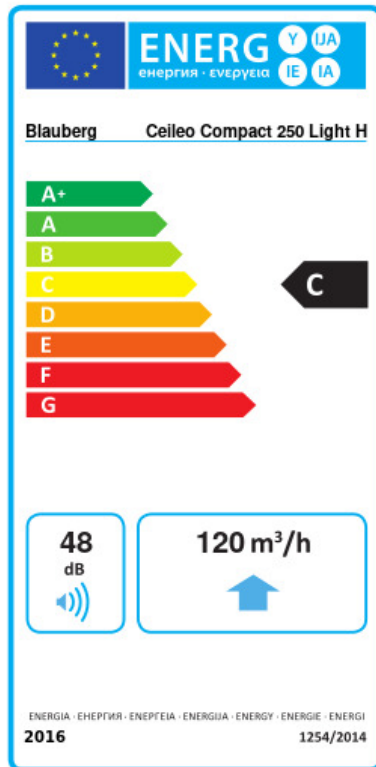

Ceileo Compact 250 Light H

Low profile extract fans with low noise and power consumption for ceiling mounting

- Maximum airflow: 270
- Sound pressure level LpA at 3 m: 30
- Lighting
- Impeller type: Centrifugal forward curved blades
- Casing material: Galvanized steel
- Backdraft protection: Backdraft damper
- Humidity sensor
- Timer: Turn off timer

	Unit of measurement	Ceileo Compact 250 Light H			
Connected air duct size	mm	100			
Speed	-	2			
Phases	-	1			
Minimum supply voltage	V	220			
Maximum supply voltage	V	240			
Power supply frequency	Hz	50		60	
Rated power	W	23	39	50	25
Unit current	A	0.12	0.18	0.22	0.14
Maximum airflow	m ³ /h	170	260	270	160
rotation speed at 50hz	-	756	1122	1140	732
Sound pressure level LpA at 3 m	dB(A)	25	29	30	25
Weight	kg	6.4			
Ambient air temperature min	°C	1			
Ambient air temperature max	°C	40			
Ingress protection rating	-	IPX2			

Dimensions

$\varnothing d$	L1	L2	A	B	C	E	H	h	G
98	100	40.5	330	278	255	395	134	57	max 620

Ecodesign

Trademark	Blauberg					
Model	Ceileo Compact 250 Light H					
Specific energy consumption (SEC) (kWh/(m ² /a))	Cold		Average		Warm	
	-52.4	A+	-25.3	C	-9.8	F
Type of ventilation unit	Unidirectional					
Type of drive installed	2-speed					
Type of heat recovery system	None					
Maximum flow rate (m ³ /h)	120					
Electric power input (W)	36					
Reference flow rate (m ³ /s)	0.037					
Reference pressure difference (Pa)	50					
Specific power input (SPI) (W/(m ³ /h))	0.159					
Control typology	Local demand control					
Maximum external leakage rates (%)	2.7					
Sound power level (dB(A))	48					
Declared typology	RVU UVU					
The annual electricity consumption (AEC) (kWh/a)	Cold		Average		Warm	
	119		119		119	
The annual heating saved (AHS) (kWh/a)	Cold		Average		Warm	
	5536		2830		1280	