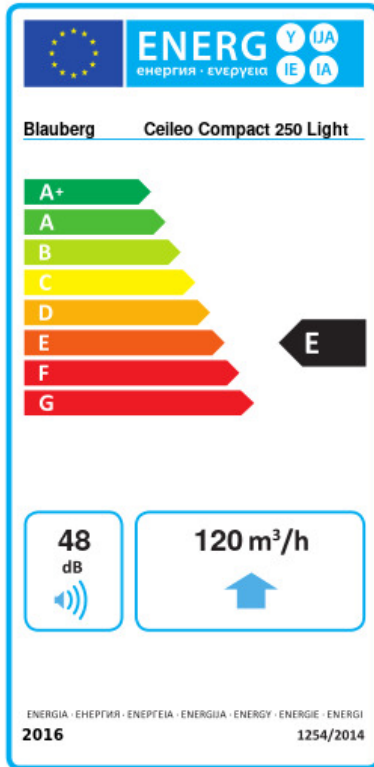

# Ceileo Compact 250 Light

Low profile extract fans with low noise and power consumption for ceiling mounting

- Maximum airflow: 270
- Sound pressure level LpA at 3 m: 30
- Lighting
- Impeller type: Centrifugal forward curved blades
- Casing material: Galvanized steel
- Backdraft protection: Backdraft damper

	Unit of measurement	Ceileo Compact 250 Light			
Connected air duct size	mm	100			
Speed	-	2			
Phases	-	1			
Minimum supply voltage	V	220			
Maximum supply voltage	V	240			
Power supply frequency	Hz	50		60	
Rated power	W	23	39	25	50
Unit current	A	0.12	0.18	0.14	0.22
Maximum airflow	m <sup>3</sup> /h	170	260	160	270
rotation speed at 50hz	-	756	1122	732	1140
Sound pressure level LpA at 3 m	dB(A)	25	29	25	30
Weight	kg	6.4			
Ambient air temperature min	°C	1			
Ambient air temperature max	°C	40			
Ingress protection rating	-	IPX2			

## Ecodesign

Trademark	Blauberg					
Model	Ceileo Compact 250 Light					
Specific energy consumption (SEC) (kWh/(m <sup>2</sup> /a))	Cold	Average		Warm		
	-28.6	B	-12.2	E	-2.8	F
Type of ventilation unit	Unidirectional					
Type of drive installed	2-speed					
Type of heat recovery system	None					
Maximum flow rate (m <sup>3</sup> /h)	120					
Electric power input (W)	36					
Reference flow rate (m <sup>3</sup> /s)	0.037					
Reference pressure difference (Pa)	50					
Specific power input (SPI) (W/(m <sup>3</sup> /h))	0.159					
Control typology	Manual control					
Maximum external leakage rates (%)	2.7					
Sound power level (dB(A))	48					
Declared typology	RVU UVU					
The annual electricity consumption (AEC) (kWh/a)	Cold	Average		Warm		
	199	199		199		
The annual heating saved (AHS) (kWh/a)	Cold	Average		Warm		
	3355	1715		776		

### Speed control switches

Name	Photo	Description
<a href="#">CDP-2/10</a>		Multi-speed switch