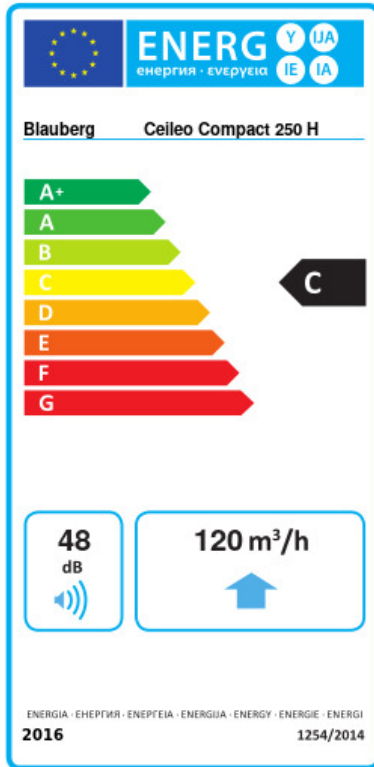

Ceileo Compact 250 H

Low profile extract fans with low noise and power consumption for ceiling mounting

- Maximum airflow: 270
- Sound pressure level LpA at 3 m: 30
- Impeller type: Centrifugal forward curved blades
- Casing material: Galvanized steel
- Backdraft protection: Backdraft damper
- Humidity sensor
- Timer: Turn off timer

	Unit of measurement	Ceileo Compact 250 H			
Connected air duct size	mm	100			
Speed	-	2			
Phases	-	1			
Minimum supply voltage	V	220			
Maximum supply voltage	V	240			
Power supply frequency	Hz	50		60	
Rated power	W	23	39	50	25
Unit current	A	0.12	0.18	0.22	0.14
Maximum airflow	m ³ /h	170	260	270	160
rotation speed at 50hz	-	756	1122	1140	732
Sound pressure level LpA at 3 m	dB(A)	25	29	30	25
Weight	kg	5.3			
Ambient air temperature min	°C	1			
Ambient air temperature max	°C	40			
Ingress protection rating	-	IPX2			

Dimensions

Ø d	L1	L2	A	B	C	E	H	h	G
98	100	40.5	330	278	255	395	134	18	max 620

Ecodesign

Trademark	Blauberg					
Model	Ceileo Compact 250 H					
Specific energy consumption (SEC) (kWh/(m ² /a))	Cold		Average		Warm	
	-52.4	A+	-25.3	C	-9.8	F
Type of ventilation unit	Unidirectional					
Type of drive installed	2-speed					
Type of heat recovery system	None					
Maximum flow rate (m ³ /h)	120					
Electric power input (W)	36					
Reference flow rate (m ³ /s)	0.037					
Reference pressure difference (Pa)	50					
Specific power input (SPI) (W/(m ³ /h))	0.159					
Control typology	Local demand control					
Maximum external leakage rates (%)	2.7					
Sound power level (dB(A))	48					
Declared typology	RVU UVU					
The annual electricity consumption (AEC) (kWh/a)	Cold		Average		Warm	
	119		119		119	
The annual heating saved (AHS) (kWh/a)	Cold		Average		Warm	
	5536		2830		1280	