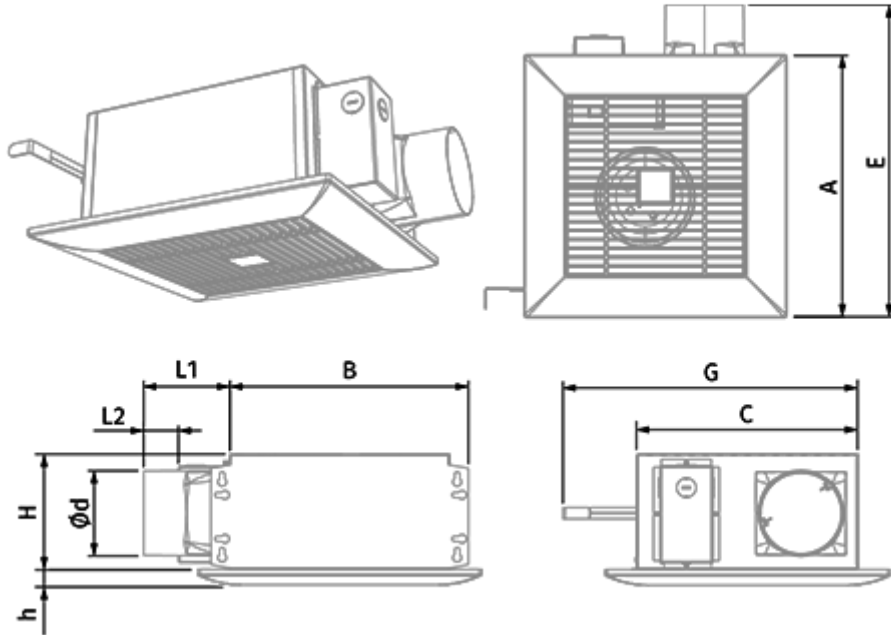

Ceileo Compact 250 H

Low profile extract fans with low noise and power consumption for ceiling mounting

- Maximum airflow: 270
- Sound pressure level LpA at 3 m: 30
- Impeller type: Centrifugal forward curved blades
- Casing material: Galvanized steel
- Backdraft protection: Backdraft damper
- Humidity sensor
- Timer: Turn off timer

	Unit of measurement	Ceileo Compact 250 H			
Connected air duct size	mm	100			
Speed	-	2			
Phases	-	1			
Minimum supply voltage	V	220			
Maximum supply voltage	V	240			
Power supply frequency	Hz	50		60	
Rated power	W	23	39	50	25
Unit current	A	0.12	0.18	0.22	0.14
Maximum airflow	m ³ /h	170	260	270	160
rotation speed at 50hz	-	756	1122	1140	732
Sound pressure level LpA at 3 m	dB(A)	25	29	30	25
Weight	kg	5.3			
Ambient air temperature min	°C	1			
Ambient air temperature max	°C	40			
Ingress protection rating	-	IPX2			

Dimensions

Ø d	L1	L2	A	B	C	E	H	h	G
98	100	40.5	330	278	255	395	134	18	max 620

Ecodesign

Trademark	Blauberg					
Model	Ceileo Compact 250 H					
Specific energy consumption (SEC) (kWh/(m ² /a))	Cold		Average		Warm	
	-52.4	A+	-25.3	C	-9.8	F
Type of ventilation unit	Unidirectional					
Type of drive installed	2-speed					
Type of heat recovery system	None					
Maximum flow rate (m ³ /h)	120					
Electric power input (W)	36					
Reference flow rate (m ³ /s)	0.037					
Reference pressure difference (Pa)	50					
Specific power input (SPI) (W/(m ³ /h))	0.159					
Control typology	Local demand control					
Maximum external leakage rates (%)	2.7					
Sound power level (dB(A))	48					
Declared typology	RVU UVU					
The annual electricity consumption (AEC) (kWh/a)	Cold		Average		Warm	
	119		119		119	
The annual heating saved (AHS) (kWh/a)	Cold		Average		Warm	
	5536		2830		1280	