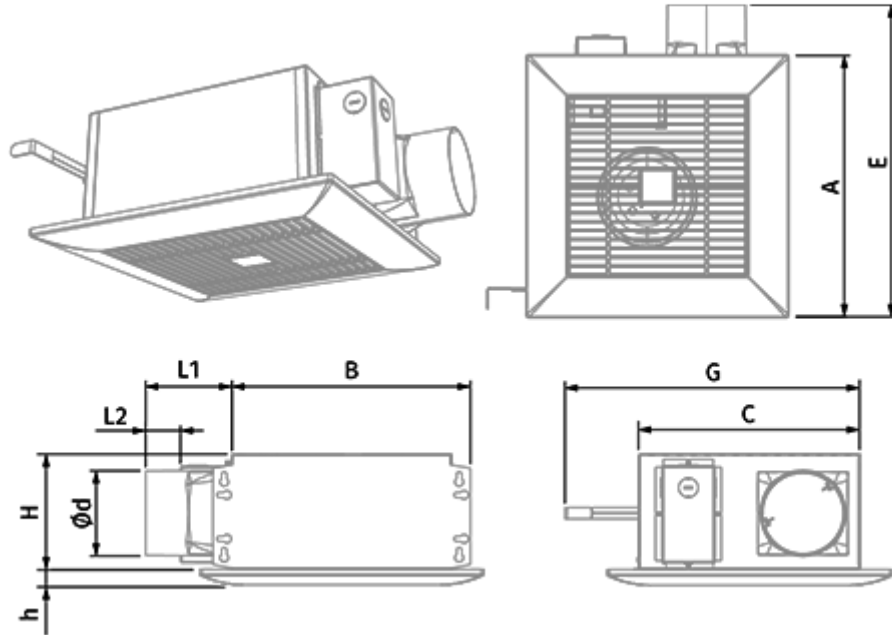

Ceileo Compact 250 H

Low profile extract fans with low noise and power consumption for ceiling mounting

- Maximum airflow: 270
- Sound pressure level LpA at 3 m: 30
- Impeller type: Centrifugal forward curved blades
- Casing material: Galvanized steel
- Backdraft protection: Backdraft damper
- Humidity sensor
- Timer: Turn off timer

	Unit of measurement	Ceileo Compact 250 H			
Connected air duct size	mm	100			
Speed	-	2			
Phases	-	1			
Minimum supply voltage	V	220			
Maximum supply voltage	V	240			
Power supply frequency	Hz	50		60	
Rated power	W	23	39	50	25
Unit current	A	0.12	0.18	0.22	0.14
Maximum airflow	m ³ /h	170	260	270	160
rotation speed at 50hz	-	756	1122	1140	732
Sound pressure level LpA at 3 m	dB(A)	25	29	30	25
Weight	kg	5.3			
Ambient air temperature min	°C	1			
Ambient air temperature max	°C	40			
Ingress protection rating	-	IPX2			

Dimensions

$\varnothing d$	L1	L2	A	B	C	E	H	h	G
98	100	40.5	330	278	255	395	134	18	max 620

Ecodesign

Trademark	Blauberg					
Model	Ceileo Compact 250 H					
Specific energy consumption (SEC) (kWh/(m ² /a))	Cold		Average		Warm	
	-52.4	A+	-25.3	C	-9.8	F
Type of ventilation unit	Unidirectional					
Type of drive installed	2-speed					
Type of heat recovery system	None					
Maximum flow rate (m ³ /h)	120					
Electric power input (W)	36					
Reference flow rate (m ³ /s)	0.037					
Reference pressure difference (Pa)	50					
Specific power input (SPI) (W/(m ³ /h))	0.159					
Control typology	Local demand control					
Maximum external leakage rates (%)	2.7					
Sound power level (dB(A))	48					
Declared typology	RVU UVU					
The annual electricity consumption (AEC) (kWh/a)	Cold		Average		Warm	
	119		119		119	
The annual heating saved (AHS) (kWh/a)	Cold		Average		Warm	
	5536		2830		1280	