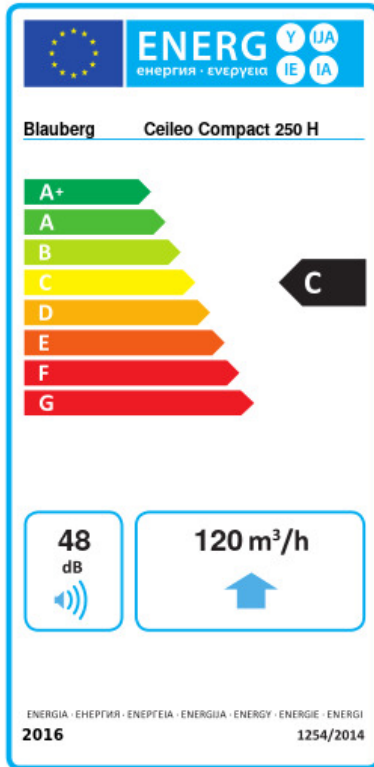

Ceileo Compact 250 H

Low profile extract fans with low noise and power consumption for ceiling mounting

- Maximum airflow: 270
- Sound pressure level LpA at 3 m: 30
- Impeller type: Centrifugal forward curved blades
- Casing material: Galvanized steel
- Backdraft protection: Backdraft damper
- Humidity sensor
- Timer: Turn off timer

	Unit of measurement	Ceileo Compact 250 H			
Connected air duct size	mm	100			
Speed	-	2			
Phases	-	1			
Minimum supply voltage	V	220			
Maximum supply voltage	V	240			
Power supply frequency	Hz	50		60	
Rated power	W	23	39	50	25
Unit current	A	0.12	0.18	0.22	0.14
Maximum airflow	m ³ /h	170	260	270	160
rotation speed at 50hz	-	756	1122	1140	732
Sound pressure level LpA at 3 m	dB(A)	25	29	30	25
Weight	kg	5.3			
Ambient air temperature min	°C	1			
Ambient air temperature max	°C	40			
Ingress protection rating	-	IPX2			

Dimensions

$\varnothing d$	L1	L2	A	B	C	E	H	h	G
98	100	40.5	330	278	255	395	134	18	max 620

Ecodesign

Trademark	Blauberg					
Model	Ceileo Compact 250 H					
Specific energy consumption (SEC) (kWh/(m ² /a))	Cold		Average		Warm	
	-52.4	A+	-25.3	C	-9.8	F
Type of ventilation unit	Unidirectional					
Type of drive installed	2-speed					
Type of heat recovery system	None					
Maximum flow rate (m ³ /h)	120					
Electric power input (W)	36					
Reference flow rate (m ³ /s)	0.037					
Reference pressure difference (Pa)	50					
Specific power input (SPI) (W/(m ³ /h))	0.159					
Control typology	Local demand control					
Maximum external leakage rates (%)	2.7					
Sound power level (dB(A))	48					
Declared typology	RVU UVU					
The annual electricity consumption (AEC) (kWh/a)	Cold		Average		Warm	
	119		119		119	
The annual heating saved (AHS) (kWh/a)	Cold		Average		Warm	
	5536		2830		1280	