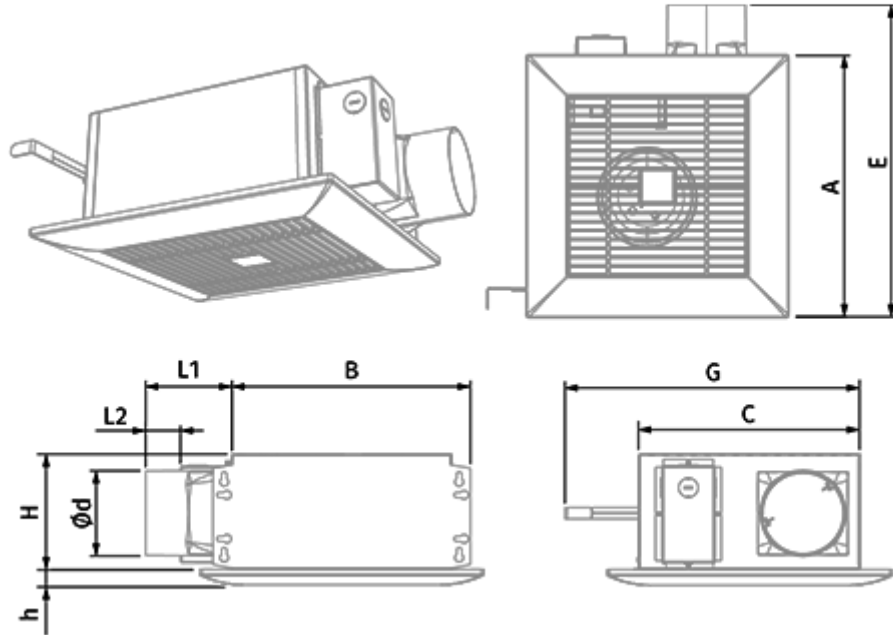

Ceileo Compact 200 T

Low profile extract fans with low noise and power consumption for ceiling mounting

- Maximum airflow: 225
- Sound pressure level LpA at 3 m: 28
- Impeller type: Centrifugal forward curved blades
- Casing material: Galvanized steel
- Backdraft protection: Backdraft damper
- Timer: Turn off timer

	Unit of measurement	Ceileo Compact 200 T			
Connected air duct size	mm	100			
Speed	-	2			
Phases	-	1			
Minimum supply voltage	V	220			
Maximum supply voltage	V	240			
Power supply frequency	Hz	50		60	
Rated power	W	20	29	21	34
Unit current	A	0.1	0.13	0.11	0.15
Maximum airflow	m ³ /h	130	210	130	225
rotation speed at 50hz	-	714	1026	588	936
Sound pressure level LpA at 3 m	dB(A)	24	27	24	28
Weight	kg	5.3			
Ambient air temperature min	°C	1			
Ambient air temperature max	°C	40			
Ingress protection rating	-	IPX2			

Dimensions

Ø d	L1	L2	A	B	C	E	H	h	G
98	100	40.5	330	278	255	395	134	18	max 620

Ecodesign

Trademark	Blauberg					
Model	Ceileo Compact 200 T					
Specific energy consumption (SEC) (kWh/(m ² /a))	Cold		Average		Warm	
	-30.4	B	-12.5	E	-2.2	F
Type of ventilation unit	Unidirectional					
Type of drive installed	2-speed					
Type of heat recovery system	None					
Maximum flow rate (m ³ /h)	64					
Electric power input (W)	25.5					
Reference flow rate (m ³ /s)	0.024					
Reference pressure difference (Pa)	50					
Specific power input (SPI) (W/(m ³ /h))	0.212					
Control typology	Clock control					
Maximum external leakage rates (%)	2.7					
Sound power level (dB(A))	45					
Declared typology	RVU UVU					
The annual electricity consumption (AEC) (kWh/a)	Cold		Average		Warm	
	249		249		249	
The annual heating saved (AHS) (kWh/a)	Cold		Average		Warm	
	3667		1874		848	