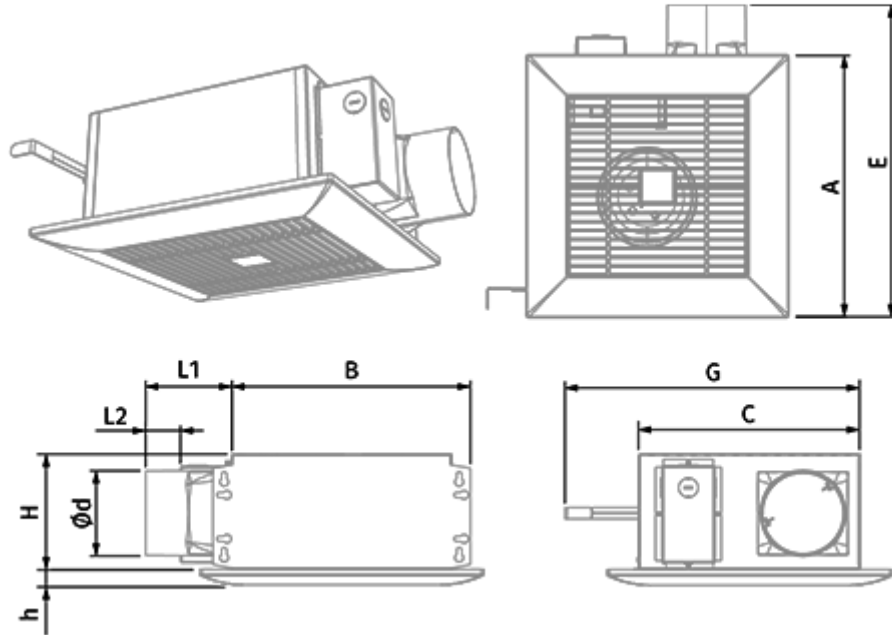

# Ceileo Compact 200 T

Low profile extract fans with low noise and power consumption for ceiling mounting

- Maximum airflow: 225
- Sound pressure level LpA at 3 m: 28
- Impeller type: Centrifugal forward curved blades
- Casing material: Galvanized steel
- Backdraft protection: Backdraft damper
- Timer: Turn off timer

	Unit of measurement	Ceileo Compact 200 T			
Connected air duct size	mm	100			
Speed	-	2			
Phases	-	1			
Minimum supply voltage	V	220			
Maximum supply voltage	V	240			
Power supply frequency	Hz	50		60	
Rated power	W	20	29	34	21
Unit current	A	0.1	0.13	0.15	0.11
Maximum airflow	m <sup>3</sup> /h	130	210	225	130
rotation speed at 50hz	-	714	1026	936	588
Sound pressure level LpA at 3 m	dB(A)	24	27	28	24
Weight	kg	5.3			
Ambient air temperature min	°C	1			
Ambient air temperature max	°C	40			
Ingress protection rating	-	IPX2			

## Dimensions

$\varnothing d$	L1	L2	A	B	C	E	H	h	G
98	100	40.5	330	278	255	395	134	18	max 620