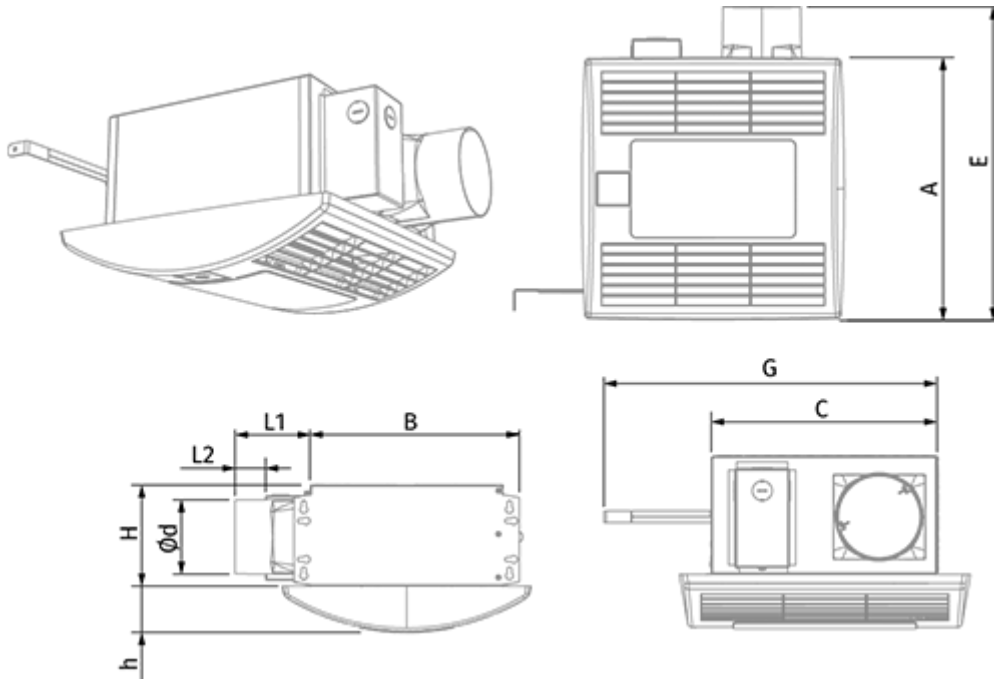

Ceileo Compact 200 Light H

Low profile extract fans with low noise and power consumption for ceiling mounting

- Maximum airflow: 225
- Sound pressure level LpA at 3 m: 28
- Lighting
- Impeller type: Centrifugal forward curved blades
- Casing material: Galvanized steel
- Backdraft protection: Backdraft damper
- Humidity sensor
- Timer: Turn off timer

	Unit of measurement	Ceileo Compact 200 Light H			
Connected air duct size	mm	100			
Speed	-	2			
Phases	-	1			
Minimum supply voltage	V	220			
Maximum supply voltage	V	240			
Power supply frequency	Hz	50		60	
Rated power	W	20	29	34	21
Unit current	A	0.1	0.13	0.15	0.11
Maximum airflow	m ³ /h	130	210	225	130
rotation speed at 50hz	-	714	1026	936	588
Sound pressure level LpA at 3 m	dB(A)	24	27	28	24
Weight	kg	6.4			
Ambient air temperature min	°C	1			
Ambient air temperature max	°C	40			
Ingress protection rating	-	IPX2			

Dimensions

$\varnothing d$	L1	L2	A	B	C	E	H	h	G
98	100	40.5	330	278	255	395	134	57	max 620

Ecodesign

Trademark	Blauberg					
Model	Ceileo Compact 200 Light H					
Specific energy consumption (SEC) (kWh/(m ² /a))	Cold		Average		Warm	
	-51.4	A+	-24.3	C	-8.8	F
Type of ventilation unit	Unidirectional					
Type of drive installed	2-speed					
Type of heat recovery system	None					
Maximum flow rate (m ³ /h)	64					
Electric power input (W)	25.5					
Reference flow rate (m ³ /s)	0.024					
Reference pressure difference (Pa)	50					
Specific power input (SPI) (W/(m ³ /h))	0.212					
Control typology	Local demand control					
Maximum external leakage rates (%)	2.7					
Sound power level (dB(A))	45					
Declared typology	RVU UVU					
The annual electricity consumption (AEC) (kWh/a)	Cold		Average		Warm	
	158		158		158	
The annual heating saved (AHS) (kWh/a)	Cold		Average		Warm	
	5536		2830		1280	