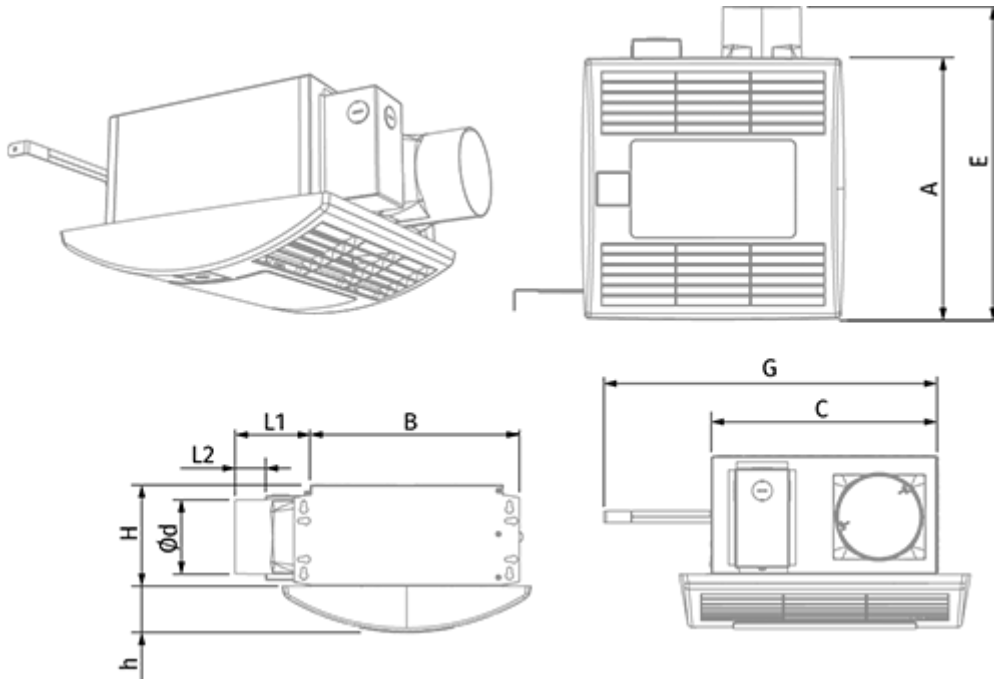

Ceileo Compact 200 Light

Low profile extract fans with low noise and power consumption for ceiling mounting

- Maximum airflow: 225
- Sound pressure level LpA at 3 m: 28
- Lighting
- Impeller type: Centrifugal forward curved blades
- Casing material: Galvanized steel
- Backdraft protection: Backdraft damper

	Unit of measurement	Ceileo Compact 200 Light			
Connected air duct size	mm	100			
Speed	-	2			
Phases	-	1			
Minimum supply voltage	V	220			
Maximum supply voltage	V	240			
Power supply frequency	Hz	50		60	
Rated power	W	20	29	21	34
Unit current	A	0.1	0.13	0.11	0.15
Maximum airflow	m ³ /h	130	210	130	225
rotation speed at 50hz	-	714	1026	588	936
Sound pressure level LpA at 3 m	dB(A)	24	27	24	28
Weight	kg	6.4			
Ambient air temperature min	°C	1			
Ambient air temperature max	°C	40			
Ingress protection rating	-	IPX2			

Dimensions

$\varnothing d$	L1	L2	A	B	C	E	H	h	G
98	100	40.5	330	278	255	395	134	57	max 620

Ecodesign

Trademark	Blauberg					
Model	Ceileo Compact 200 Light					
Specific energy consumption (SEC) (kWh/(m ² /a))	Cold	Average		Warm		
	-26.9	B	-10.5	E	-1.1	F
Type of ventilation unit	Unidirectional					
Type of drive installed	2-speed					
Type of heat recovery system	None					
Maximum flow rate (m ³ /h)	64					
Electric power input (W)	25.5					
Reference flow rate (m ³ /s)	0.024					
Reference pressure difference (Pa)	50					
Specific power input (SPI) (W/(m ³ /h))	0.212					
Control typology	Manual control					
Maximum external leakage rates (%)	2.7					
Sound power level (dB(A))	45					
Declared typology	RVU UVU					
The annual electricity consumption (AEC) (kWh/a)	Cold	Average		Warm		
	265	265		265		
The annual heating saved (AHS) (kWh/a)	Cold	Average		Warm		
	3355	1715		776		