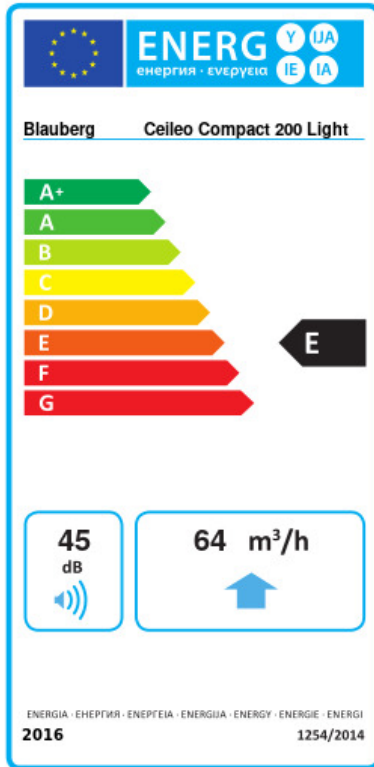

Ceileo Compact 200 Light

Low profile extract fans with low noise and power consumption for ceiling mounting

- Maximum airflow: 225
- Sound pressure level LpA at 3 m: 28
- Lighting
- Impeller type: Centrifugal forward curved blades
- Casing material: Galvanized steel
- Backdraft protection: Backdraft damper

	Unit of measurement	Ceileo Compact 200 Light			
Connected air duct size	mm	100			
Speed	-	2			
Phases	-	1			
Minimum supply voltage	V	220			
Maximum supply voltage	V	240			
Power supply frequency	Hz	50		60	
Rated power	W	20	29	21	34
Unit current	A	0.1	0.13	0.11	0.15
Maximum airflow	m ³ /h	130	210	130	225
rotation speed at 50hz	-	714	1026	588	936
Sound pressure level LpA at 3 m	dB(A)	24	27	24	28
Weight	kg	6.4			
Ambient air temperature min	°C	1			
Ambient air temperature max	°C	40			
Ingress protection rating	-	IPX2			

Dimensions

$\varnothing d$	L1	L2	A	B	C	E	H	h	G
98	100	40.5	330	278	255	395	134	57	max 620

Ecodesign

Trademark	Blauberg					
Model	Ceileo Compact 200 Light					
Specific energy consumption (SEC) (kWh/(m ² /a))	Cold	Average		Warm		
	-26.9	B	-10.5	E	-1.1	F
Type of ventilation unit	Unidirectional					
Type of drive installed	2-speed					
Type of heat recovery system	None					
Maximum flow rate (m ³ /h)	64					
Electric power input (W)	25.5					
Reference flow rate (m ³ /s)	0.024					
Reference pressure difference (Pa)	50					
Specific power input (SPI) (W/(m ³ /h))	0.212					
Control typology	Manual control					
Maximum external leakage rates (%)	2.7					
Sound power level (dB(A))	45					
Declared typology	RVU UVU					
The annual electricity consumption (AEC) (kWh/a)	Cold	Average		Warm		
	265	265		265		
The annual heating saved (AHS) (kWh/a)	Cold	Average		Warm		
	3355	1715		776		