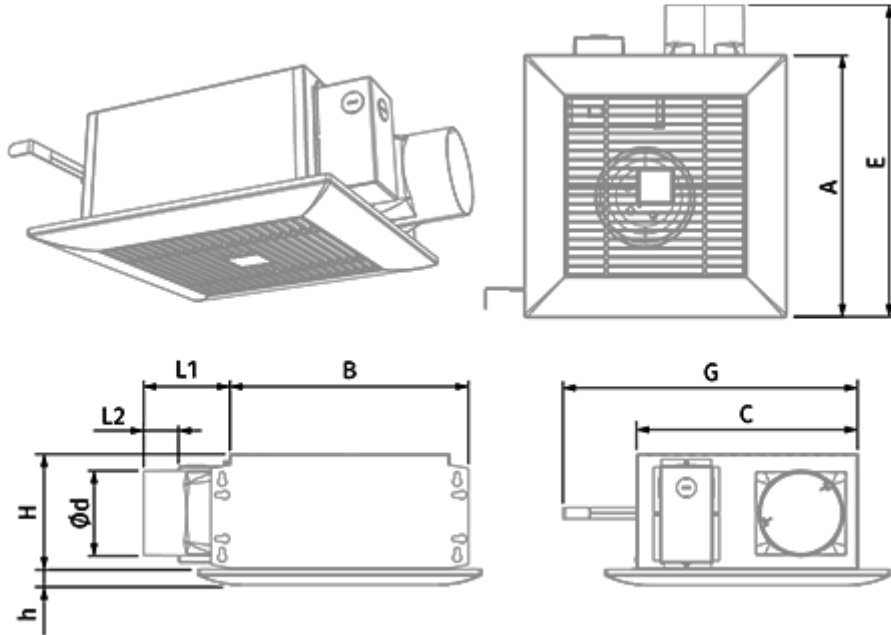

# Ceileo Compact 200 IR

Low profile extract fans with low noise and power consumption for ceiling mounting

- Maximum airflow: 225
- Sound pressure level LpA at 3 m: 28
- Impeller type: Centrifugal forward curved blades
- Casing material: Galvanized steel
- Backdraft protection: Backdraft damper
- Motion sensor
- Timer: Turn off timer

	Unit of measurement	Ceileo Compact 200 IR			
Connected air duct size	mm	100			
Speed	-	2			
Phases	-	1			
Minimum supply voltage	V	220			
Maximum supply voltage	V	240			
Power supply frequency	Hz	50		60	
Rated power	W	20	29	21	34
Unit current	A	0.1	0.13	0.11	0.15
Maximum airflow	m <sup>3</sup> /h	130	210	130	225
rotation speed at 50hz	-	714	1026	588	936
Sound pressure level LpA at 3 m	dB(A)	24	27	24	28
Weight	kg	5.3			
Ambient air temperature min	°C	1			
Ambient air temperature max	°C	40			
Ingress protection rating	-	IPX2			

## Dimensions

$\varnothing d$	L1	L2	A	B	C	E	H	h	G
98	100	40.5	330	278	255	395	134	18	max 620