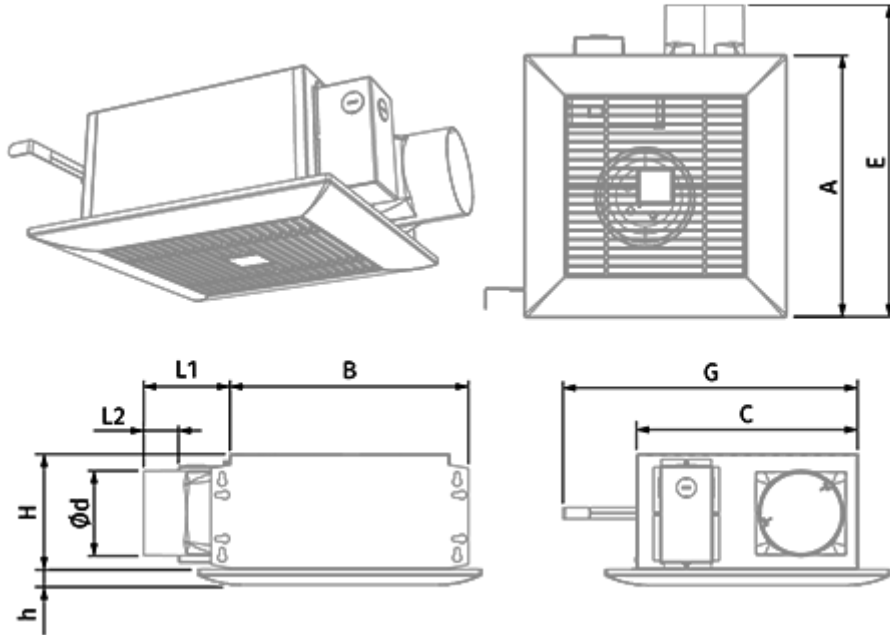

Ceileo Compact 200 IR

Low profile extract fans with low noise and power consumption for ceiling mounting

- Maximum airflow: 225
- Sound pressure level LpA at 3 m: 28
- Impeller type: Centrifugal forward curved blades
- Casing material: Galvanized steel
- Backdraft protection: Backdraft damper
- Motion sensor
- Timer: Turn off timer

	Unit of measurement	Ceileo Compact 200 IR			
Connected air duct size	mm	100			
Speed	-	2			
Phases	-	1			
Minimum supply voltage	V	220			
Maximum supply voltage	V	240			
Power supply frequency	Hz	50		60	
Rated power	W	20	29	34	21
Unit current	A	0.1	0.13	0.15	0.11
Maximum airflow	m ³ /h	130	210	225	130
rotation speed at 50hz	-	714	1026	936	588
Sound pressure level LpA at 3 m	dB(A)	24	27	28	24
Weight	kg	5.3			
Ambient air temperature min	°C	1			
Ambient air temperature max	°C	40			
Ingress protection rating	-	IPX2			

Dimensions

Ø d	L1	L2	A	B	C	E	H	h	G
98	100	40.5	330	278	255	395	134	18	max 620

Ecodesign

Trademark	Blauberg					
Model	Ceileo Compact 200 IR					
Specific energy consumption (SEC) (kWh/(m ² /a))	Cold		Average		Warm	
	-51.4	A+	-24.3	C	-8.8	F
Type of ventilation unit	Unidirectional					
Type of drive installed	2-speed					
Type of heat recovery system	None					
Maximum flow rate (m ³ /h)	64					
Electric power input (W)	25.5					
Reference flow rate (m ³ /s)	0.024					
Reference pressure difference (Pa)	50					
Specific power input (SPI) (W/(m ³ /h))	0.212					
Control typology	Local demand control					
Maximum external leakage rates (%)	2.7					
Sound power level (dB(A))	45					
Declared typology	RVU UVU					
The annual electricity consumption (AEC) (kWh/a)	Cold		Average		Warm	
	158		158		158	
The annual heating saved (AHS) (kWh/a)	Cold		Average		Warm	
	5536		2830		1280	