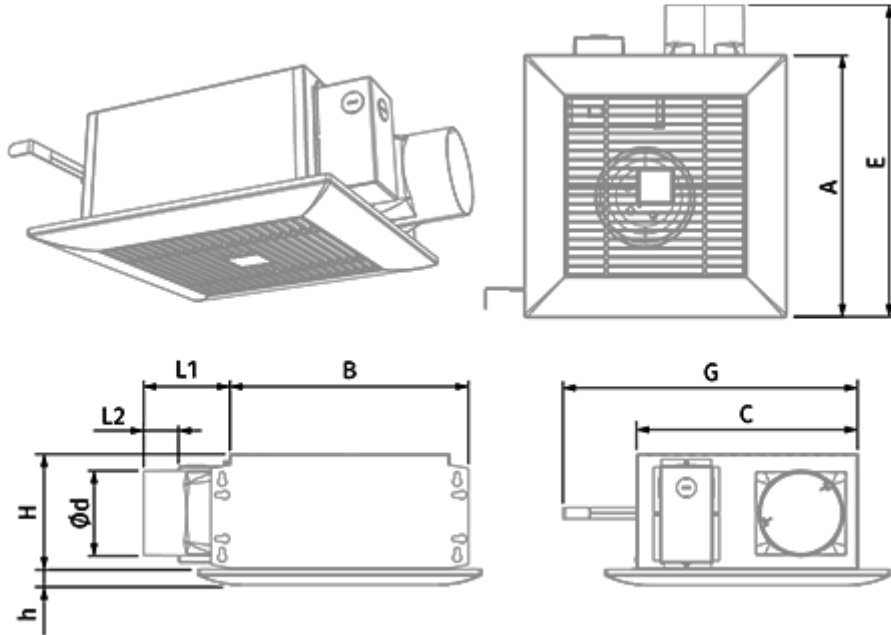

# Ceileo Compact 200 H

Low profile extract fans with low noise and power consumption for ceiling mounting

- Maximum airflow: 225
- Sound pressure level LpA at 3 m: 28
- Impeller type: Centrifugal forward curved blades
- Casing material: Galvanized steel
- Backdraft protection: Backdraft damper
- Humidity sensor
- Timer: Turn off timer

	Unit of measurement	Ceileo Compact 200 H			
Connected air duct size	mm	100			
Speed	-	2			
Phases	-	1			
Minimum supply voltage	V	220			
Maximum supply voltage	V	240			
Power supply frequency	Hz	50		60	
Rated power	W	20	29	21	34
Unit current	A	0.1	0.13	0.11	0.15
Maximum airflow	m <sup>3</sup> /h	130	210	130	225
rotation speed at 50hz	-	714	1026	588	936
Sound pressure level LpA at 3 m	dB(A)	24	27	24	28
Weight	kg	5.3			
Ambient air temperature min	°C	1			
Ambient air temperature max	°C	40			
Ingress protection rating	-	IPX2			

## Dimensions

$\varnothing d$	L1	L2	A	B	C	E	H	h	G
98	100	40.5	330	278	255	395	134	18	max 620