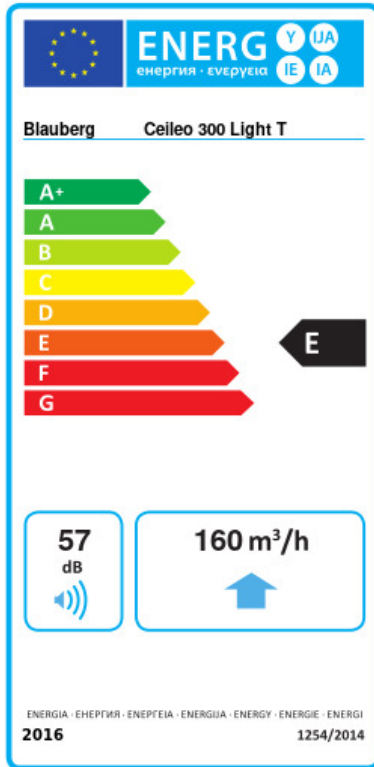

# Ceileo 300 Light T

Centrifugal extract low-noise and low-watt fans for ceiling mounting

- Maximum airflow: 320
- Sound pressure level LpA at 3 m: 32
- Lighting
- Impeller type: Centrifugal forward curved blades
- Casing material: Galvanized steel
- Backdraft protection: Backdraft damper
- Timer: Turn off timer

	Unit of measurement	Ceileo 300 Light T			
Connected air duct size	mm	150			
Speed	-	2			
Phases	-	1			
Minimum supply voltage	V	230			
Maximum supply voltage	V	230			
Power supply frequency	Hz	50		60	
Rated power	W	31	49	35	63
Unit current	A	0.15	0.22	0.17	0.28
Maximum airflow	m <sup>3</sup> /h	220	300	200	320
rotation speed at 50hz	-	936	1254	888	1320
Sound pressure level LpA at 3 m	dB(A)	28	31	27	32
Weight	kg	6.2			
Ambient air temperature min	°C	1			
Ambient air temperature max	°C	40			
Ingress protection rating	-	IPX2			

## Dimensions

Ø D	L1	A	B	C	E	H	h	a	b
149	50	330	258	260	395	188	62	208	123

## Ecodesign

Trademark	Blauberg					
Model	Ceileo 300 Light T					
Specific energy consumption (SEC) (kWh/(m <sup>2</sup> /a))	Cold	Average	Warm			
	-32.1	B	-14.2	E	-3.9	F
Type of ventilation unit	Unidirectional					
Type of drive installed	2-speed					
Type of heat recovery system	None					
Maximum flow rate (m <sup>3</sup> /h)	160					
Electric power input (W)	44					
Reference flow rate (m <sup>3</sup> /s)	0.044					
Reference pressure difference (Pa)	50					
Specific power input (SPI) (W/(m <sup>3</sup> /h))	0.156					
Control typology	Clock control					
Maximum external leakage rates (%)	2.7					
Sound power level (dB(A))	57					
Declared typology	RVU UVU					
The annual electricity consumption (AEC) (kWh/a)	Cold	Average	Warm			
	183	183	183			
The annual heating saved (AHS) (kWh/a)	Cold	Average	Warm			
	3667	1874	848			