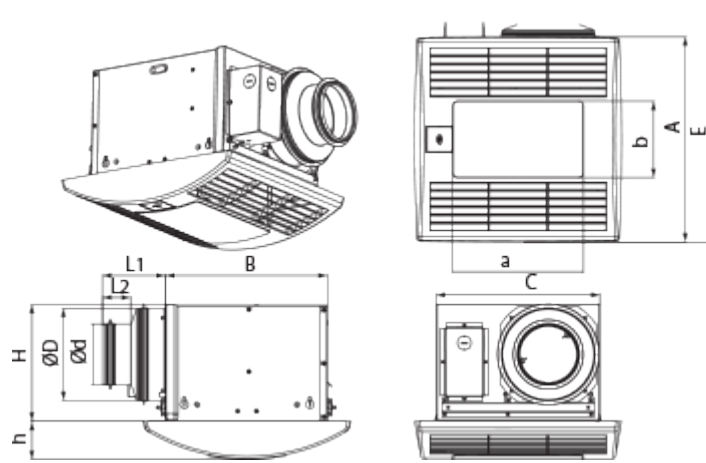

# Ceileo 300 Light T

Centrifugal extract low-noise and low-watt fans for ceiling mounting

- Maximum airflow: 320
- Sound pressure level LpA at 3 m: 32
- Lighting
- Impeller type: Centrifugal forward curved blades
- Casing material: Galvanized steel
- Backdraft protection: Backdraft damper
- Timer: Turn off timer

	Unit of measurement	Ceileo 300 Light T			
Connected air duct size	mm	150			
Speed	-	2			
Phases	-	1			
Minimum supply voltage	V	230			
Maximum supply voltage	V	230			
Power supply frequency	Hz	50		60	
Rated power	W	31	49	35	63
Unit current	A	0.15	0.22	0.17	0.28
Maximum airflow	m <sup>3</sup> /h	220	300	200	320
rotation speed at 50hz	-	936	1254	888	1320
Sound pressure level LpA at 3 m	dB(A)	28	31	27	32
Weight	kg	6.2			
Ambient air temperature min	°C	1			
Ambient air temperature max	°C	40			
Ingress protection rating	-	IPX2			

## Dimensions

Ø D	L1	A	B	C	E	H	h	a	b
149	50	330	258	260	395	188	62	208	123