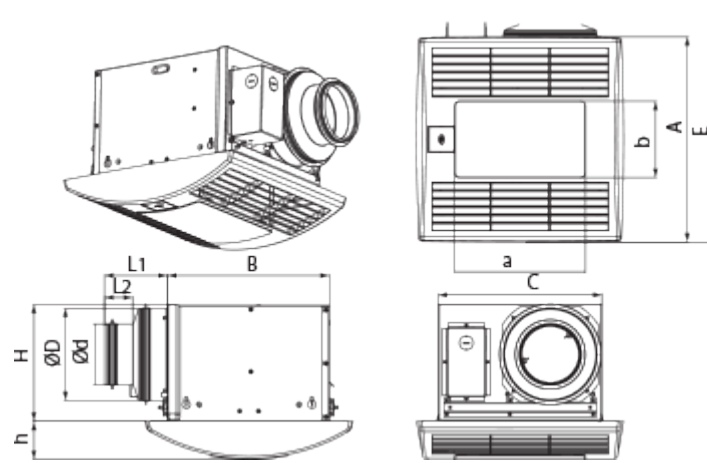

# Ceileo 300 Light IR

Centrifugal extract low-noise and low-watt fans for ceiling mounting

- Maximum airflow: 320
- Sound pressure level LpA at 3 m: 32
- Lighting
- Impeller type: Centrifugal forward curved blades
- Casing material: Galvanized steel
- Backdraft protection: Backdraft damper
- Motion sensor
- Timer: Turn off timer

	Unit of measurement	Ceileo 300 Light IR			
Connected air duct size	mm	150			
Speed	-	2			
Phases	-	1			
Minimum supply voltage	V	230			
Maximum supply voltage	V	230			
Power supply frequency	Hz	50		60	
Rated power	W	31	49	35	63
Unit current	A	0.15	0.22	0.17	0.28
Maximum airflow	m <sup>3</sup> /h	220	300	200	320
rotation speed at 50hz	-	936	1254	888	1320
Sound pressure level LpA at 3 m	dB(A)	28	31	27	32
Weight	kg	6.2			
Ambient air temperature min	°C	1			
Ambient air temperature max	°C	40			
Ingress protection rating	-	IPX2			

## Dimensions

Ø D	L1	A	B	C	E	H	h	a	b
149	50	330	258	260	395	188	62	208	123