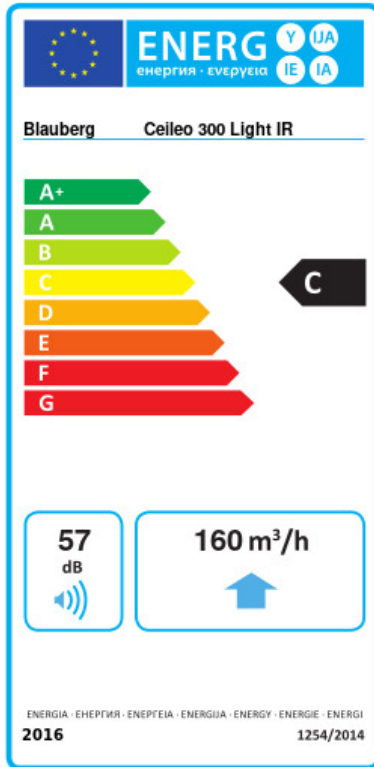

Ceileo 300 Light IR

Centrifugal extract low-noise and low-watt fans for ceiling mounting

- Maximum airflow: 320
- Sound pressure level LpA at 3 m: 32
- Lighting
- Impeller type: Centrifugal forward curved blades
- Casing material: Galvanized steel
- Backdraft protection: Backdraft damper
- Motion sensor
- Timer: Turn off timer

	Unit of measurement	Ceileo 300 Light IR			
Connected air duct size	mm	150			
Speed	-	2			
Phases	-	1			
Minimum supply voltage	V	230			
Maximum supply voltage	V	230			
Power supply frequency	Hz	50		60	
Rated power	W	31	49	35	63
Unit current	A	0.15	0.22	0.17	0.28
Maximum airflow	m ³ /h	220	300	200	320
rotation speed at 50hz	-	936	1254	888	1320
Sound pressure level LpA at 3 m	dB(A)	28	31	27	32
Weight	kg	6.2			
Ambient air temperature min	°C	1			
Ambient air temperature max	°C	40			
Ingress protection rating	-	IPX2			

Dimensions

Ø D	L1	A	B	C	E	H	h	a	b
149	50	330	258	260	395	188	62	208	123

Ecodesign

Trademark	Blauberg					
Model	Ceileo 300 Light IR					
Specific energy consumption (SEC) (kWh/(m ² /a))	Cold		Average		Warm	
	-52.5	A+	-25.4	C	-9.9	F
Type of ventilation unit	Unidirectional					
Type of drive installed	2-speed					
Type of heat recovery system	None					
Maximum flow rate (m ³ /h)	160					
Electric power input (W)	44					
Reference flow rate (m ³ /s)	0.044					
Reference pressure difference (Pa)	50					
Specific power input (SPI) (W/(m ³ /h))	0.156					
Control typology	Local demand control					
Maximum external leakage rates (%)	2.7					
Sound power level (dB(A))	57					
Declared typology	RVU UVU					
The annual electricity consumption (AEC) (kWh/a)	Cold		Average		Warm	
	116		116		116	
The annual heating saved (AHS) (kWh/a)	Cold		Average		Warm	
	5536		2830		1280	