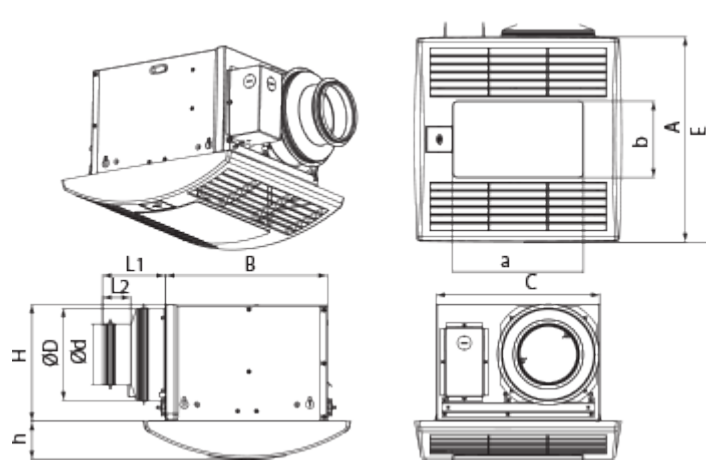

# Ceileo 300 Light IR

Centrifugal extract low-noise and low-watt fans for ceiling mounting

- Maximum airflow: 320
- Sound pressure level LpA at 3 m: 32
- Lighting
- Impeller type: Centrifugal forward curved blades
- Casing material: Galvanized steel
- Backdraft protection: Backdraft damper
- Motion sensor
- Timer: Turn off timer

	Unit of measurement	Ceileo 300 Light IR			
Connected air duct size	mm	150			
Speed	-	2			
Phases	-	1			
Minimum supply voltage	V	230			
Maximum supply voltage	V	230			
Power supply frequency	Hz	50		60	
Rated power	W	31	49	63	35
Unit current	A	0.15	0.22	0.28	0.17
Maximum airflow	m <sup>3</sup> /h	220	300	320	200
rotation speed at 50hz	-	936	1254	1320	888
Sound pressure level LpA at 3 m	dB(A)	28	31	32	27
Weight	kg	6.2			
Ambient air temperature min	°C	1			
Ambient air temperature max	°C	40			
Ingress protection rating	-	IPX2			

## Dimensions

Ø D	L1	A	B	C	E	H	h	a	b
149	50	330	258	260	395	188	62	208	123