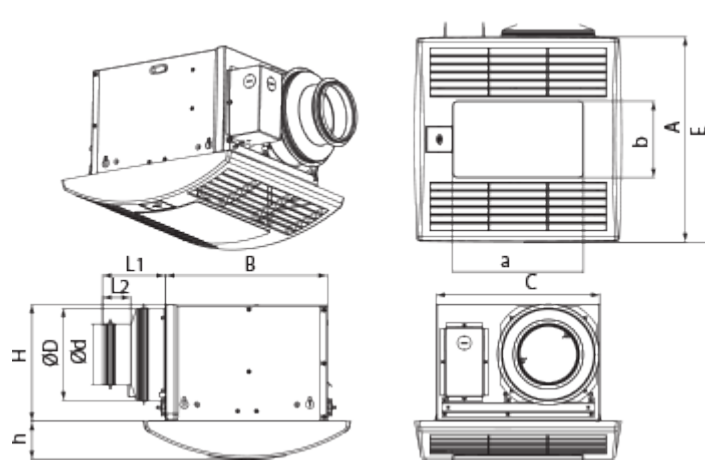

Ceileo 300 Light IR

Centrifugal extract low-noise and low-watt fans for ceiling mounting

- Maximum airflow: 320
- Sound pressure level LpA at 3 m: 32
- Lighting
- Impeller type: Centrifugal forward curved blades
- Casing material: Galvanized steel
- Backdraft protection: Backdraft damper
- Motion sensor
- Timer: Turn off timer

	Unit of measurement	Ceileo 300 Light IR			
Connected air duct size	mm	150			
Speed	-	2			
Phases	-	1			
Minimum supply voltage	V	230			
Maximum supply voltage	V	230			
Power supply frequency	Hz	50		60	
Rated power	W	31	49	35	63
Unit current	A	0.15	0.22	0.17	0.28
Maximum airflow	m ³ /h	220	300	200	320
rotation speed at 50hz	-	936	1254	888	1320
Sound pressure level LpA at 3 m	dB(A)	28	31	27	32
Weight	kg	6.2			
Ambient air temperature min	°C	1			
Ambient air temperature max	°C	40			
Ingress protection rating	-	IPX2			

Dimensions

Ø D	L1	A	B	C	E	H	h	a	b
149	50	330	258	260	395	188	62	208	123

Ecodesign

Trademark	Blauberg					
Model	Ceileo 300 Light IR					
Specific energy consumption (SEC) (kWh/(m ² /a))	Cold		Average		Warm	
	-52.5	A+	-25.4	C	-9.9	F
Type of ventilation unit	Unidirectional					
Type of drive installed	2-speed					
Type of heat recovery system	None					
Maximum flow rate (m ³ /h)	160					
Electric power input (W)	44					
Reference flow rate (m ³ /s)	0.044					
Reference pressure difference (Pa)	50					
Specific power input (SPI) (W/(m ³ /h))	0.156					
Control typology	Local demand control					
Maximum external leakage rates (%)	2.7					
Sound power level (dB(A))	57					
Declared typology	RVU UVU					
The annual electricity consumption (AEC) (kWh/a)	Cold		Average		Warm	
	116		116		116	
The annual heating saved (AHS) (kWh/a)	Cold		Average		Warm	
	5536		2830		1280	