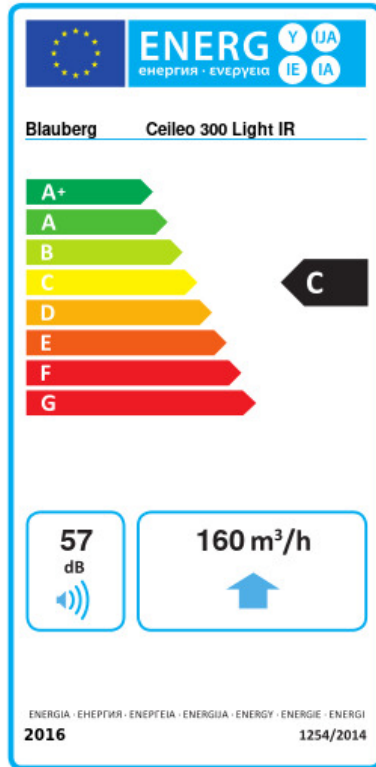

# Ceileo 300 Light IR

Centrifugal extract low-noise and low-watt fans for ceiling mounting

- Maximum airflow: 320
- Sound pressure level LpA at 3 m: 32
- Lighting
- Impeller type: Centrifugal forward curved blades
- Casing material: Galvanized steel
- Backdraft protection: Backdraft damper
- Motion sensor
- Timer: Turn off timer

	Unit of measurement	Ceileo 300 Light IR			
Connected air duct size	mm	150			
Speed	-	2			
Phases	-	1			
Minimum supply voltage	V	230			
Maximum supply voltage	V	230			
Power supply frequency	Hz	50		60	
Rated power	W	31	49	35	63
Unit current	A	0.15	0.22	0.17	0.28
Maximum airflow	m <sup>3</sup> /h	220	300	200	320
rotation speed at 50hz	-	936	1254	888	1320
Sound pressure level LpA at 3 m	dB(A)	28	31	27	32
Weight	kg	6.2			
Ambient air temperature min	°C	1			
Ambient air temperature max	°C	40			
Ingress protection rating	-	IPX2			

## Dimensions

Ø D	L1	A	B	C	E	H	h	a	b
149	50	330	258	260	395	188	62	208	123

## Ecodesign

Trademark	Blauberg					
Model	Ceileo 300 Light IR					
Specific energy consumption (SEC) (kWh/(m <sup>2</sup> /a))	Cold		Average		Warm	
	-52.5	A+	-25.4	C	-9.9	F
Type of ventilation unit	Unidirectional					
Type of drive installed	2-speed					
Type of heat recovery system	None					
Maximum flow rate (m <sup>3</sup> /h)	160					
Electric power input (W)	44					
Reference flow rate (m <sup>3</sup> /s)	0.044					
Reference pressure difference (Pa)	50					
Specific power input (SPI) (W/(m <sup>3</sup> /h))	0.156					
Control typology	Local demand control					
Maximum external leakage rates (%)	2.7					
Sound power level (dB(A))	57					
Declared typology	RVU UVU					
The annual electricity consumption (AEC) (kWh/a)	Cold		Average		Warm	
	116		116		116	
The annual heating saved (AHS) (kWh/a)	Cold		Average		Warm	
	5536		2830		1280	