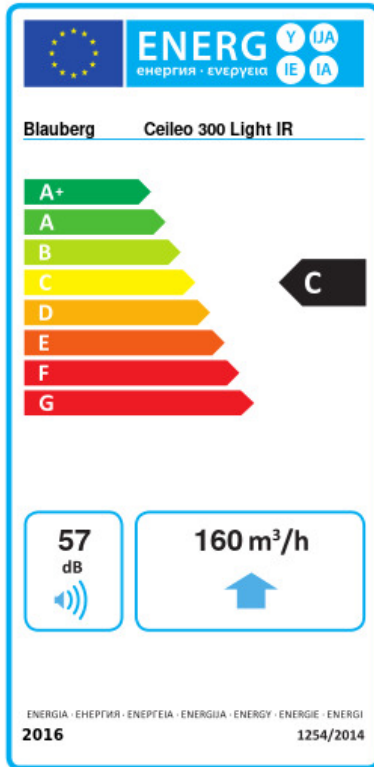

# Ceileo 300 Light IR

Centrifugal extract low-noise and low-watt fans for ceiling mounting

- Maximum airflow: 320
- Sound pressure level LpA at 3 m: 32
- Lighting
- Impeller type: Centrifugal forward curved blades
- Casing material: Galvanized steel
- Backdraft protection: Backdraft damper
- Motion sensor
- Timer: Turn off timer

	Unit of measurement	Ceileo 300 Light IR			
Connected air duct size	mm	150			
Speed	-	2			
Phases	-	1			
Minimum supply voltage	V	230			
Maximum supply voltage	V	230			
Power supply frequency	Hz	50		60	
Rated power	W	31	49	63	35
Unit current	A	0.15	0.22	0.28	0.17
Maximum airflow	m <sup>3</sup> /h	220	300	320	200
rotation speed at 50hz	-	936	1254	1320	888
Sound pressure level LpA at 3 m	dB(A)	28	31	32	27
Weight	kg	6.2			
Ambient air temperature min	°C	1			
Ambient air temperature max	°C	40			
Ingress protection rating	-	IPX2			

## Ecodesign

Trademark	Blauberg					
Model	Ceileo 300 Light IR					
Specific energy consumption (SEC) (kWh/(m <sup>2</sup> /a))	Cold		Average		Warm	
	-52.5	A+	-25.4	C	-9.9	F
Type of ventilation unit	Unidirectional					
Type of drive installed	2-speed					
Type of heat recovery system	None					
Maximum flow rate (m <sup>3</sup> /h)	160					
Electric power input (W)	44					
Reference flow rate (m <sup>3</sup> /s)	0.044					
Reference pressure difference (Pa)	50					
Specific power input (SPI) (W/(m <sup>3</sup> /h))	0.156					
Control typology	Local demand control					
Maximum external leakage rates (%)	2.7					
Sound power level (dB(A))	57					
Declared typology	RVU UVU					
The annual electricity consumption (AEC) (kWh/a)	Cold		Average		Warm	
	116		116		116	
The annual heating saved (AHS) (kWh/a)	Cold		Average		Warm	
	5536		2830		1280	