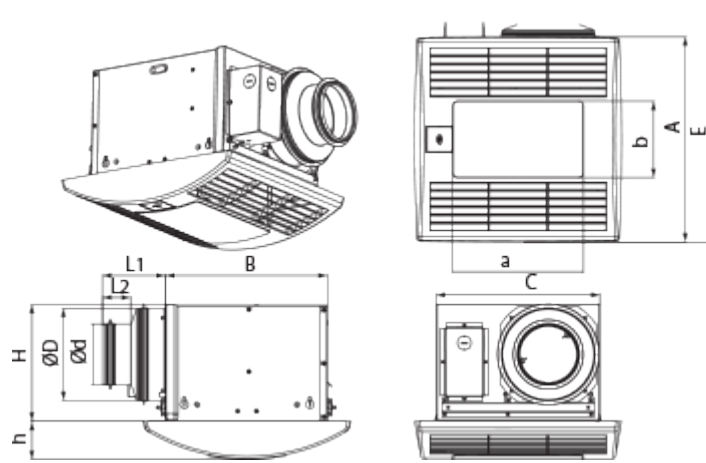

# Ceileo 300 Light H

Centrifugal extract low-noise and low-watt fans for ceiling mounting

- Maximum airflow: 320
- Sound pressure level LpA at 3 m: 32
- Lighting
- Impeller type: Centrifugal forward curved blades
- Casing material: Galvanized steel
- Backdraft protection: Backdraft damper
- Humidity sensor
- Timer: Turn off timer

	Unit of measurement	Ceileo 300 Light H			
Connected air duct size	mm	150			
Speed	-	2			
Phases	-	1			
Minimum supply voltage	V	230			
Maximum supply voltage	V	230			
Power supply frequency	Hz	50		60	
Rated power	W	31	49	35	63
Unit current	A	0.15	0.22	0.17	0.28
Maximum airflow	m <sup>3</sup> /h	220	300	200	320
rotation speed at 50hz	-	936	1254	888	1320
Sound pressure level LpA at 3 m	dB(A)	28	31	27	32
Weight	kg	6.2			
Ambient air temperature min	°C	1			
Ambient air temperature max	°C	40			
Ingress protection rating	-	IPX2			

## Dimensions

Ø D	L1	A	B	C	E	H	h	a	b
149	50	330	258	260	395	188	62	208	123