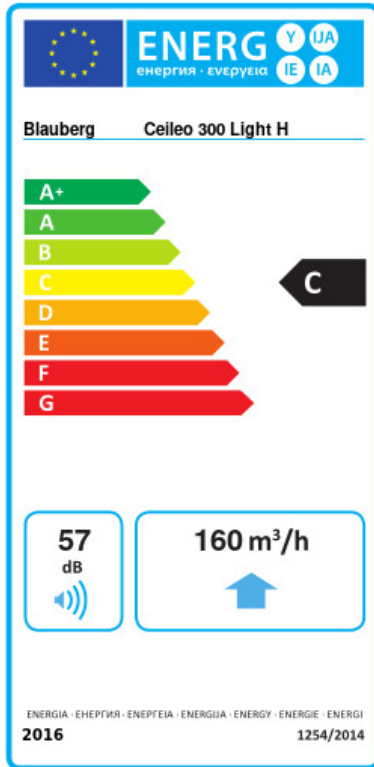

Ceileo 300 Light H

Centrifugal extract low-noise and low-watt fans for ceiling mounting

- Maximum airflow: 320
- Sound pressure level LpA at 3 m: 32
- Lighting
- Impeller type: Centrifugal forward curved blades
- Casing material: Galvanized steel
- Backdraft protection: Backdraft damper
- Humidity sensor
- Timer: Turn off timer

	Unit of measurement	Ceileo 300 Light H			
Connected air duct size	mm	150			
Speed	-	2			
Phases	-	1			
Minimum supply voltage	V	230			
Maximum supply voltage	V	230			
Power supply frequency	Hz	50		60	
Rated power	W	31	49	35	63
Unit current	A	0.15	0.22	0.17	0.28
Maximum airflow	m ³ /h	220	300	200	320
rotation speed at 50hz	-	936	1254	888	1320
Sound pressure level LpA at 3 m	dB(A)	28	31	27	32
Weight	kg	6.2			
Ambient air temperature min	°C	1			
Ambient air temperature max	°C	40			
Ingress protection rating	-	IPX2			

Dimensions

Ø D	L1	A	B	C	E	H	h	a	b
149	50	330	258	260	395	188	62	208	123

Ecodesign

Trademark	Blauberg					
Model	Ceileo 300 Light H					
Specific energy consumption (SEC) (kWh/(m ² /a))	Cold		Average		Warm	
	-52.5	A+	-25.4	C	-9.9	F
Type of ventilation unit	Unidirectional					
Type of drive installed	2-speed					
Type of heat recovery system	None					
Maximum flow rate (m ³ /h)	160					
Electric power input (W)	44					
Reference flow rate (m ³ /s)	0.044					
Reference pressure difference (Pa)	50					
Specific power input (SPI) (W/(m ³ /h))	0.156					
Control typology	Local demand control					
Maximum external leakage rates (%)	2.7					
Sound power level (dB(A))	57					
Declared typology	RVU UVU					
The annual electricity consumption (AEC) (kWh/a)	Cold		Average		Warm	
	116		116		116	
The annual heating saved (AHS) (kWh/a)	Cold		Average		Warm	
	5536		2830		1280	