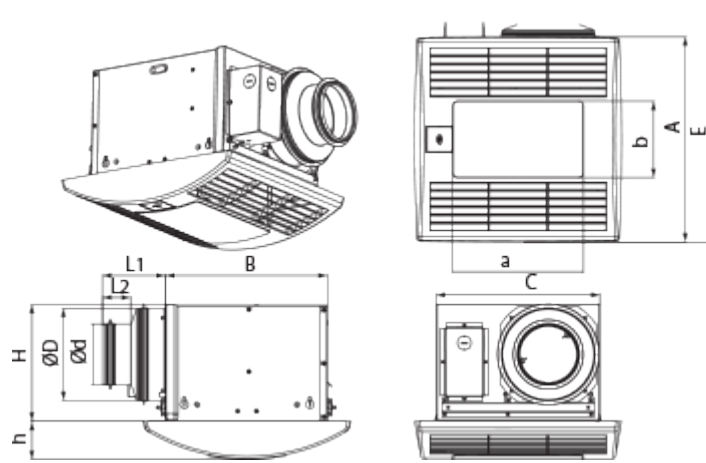

Ceileo 300 Light H

Centrifugal extract low-noise and low-watt fans for ceiling mounting

- Maximum airflow: 320
- Sound pressure level LpA at 3 m: 32
- Lighting
- Impeller type: Centrifugal forward curved blades
- Casing material: Galvanized steel
- Backdraft protection: Backdraft damper
- Humidity sensor
- Timer: Turn off timer

	Unit of measurement	Ceileo 300 Light H			
Connected air duct size	mm	150			
Speed	-	2			
Phases	-	1			
Minimum supply voltage	V	230			
Maximum supply voltage	V	230			
Power supply frequency	Hz	50		60	
Rated power	W	31	49	35	63
Unit current	A	0.15	0.22	0.17	0.28
Maximum airflow	m ³ /h	220	300	200	320
rotation speed at 50hz	-	936	1254	888	1320
Sound pressure level LpA at 3 m	dB(A)	28	31	27	32
Weight	kg	6.2			
Ambient air temperature min	°C	1			
Ambient air temperature max	°C	40			
Ingress protection rating	-	IPX2			

Dimensions

Ø D	L1	A	B	C	E	H	h	a	b
149	50	330	258	260	395	188	62	208	123

Ecodesign

Trademark	Blauberg					
Model	Ceileo 300 Light H					
Specific energy consumption (SEC) (kWh/(m ² /a))	Cold		Average		Warm	
	-52.5	A+	-25.4	C	-9.9	F
Type of ventilation unit	Unidirectional					
Type of drive installed	2-speed					
Type of heat recovery system	None					
Maximum flow rate (m ³ /h)	160					
Electric power input (W)	44					
Reference flow rate (m ³ /s)	0.044					
Reference pressure difference (Pa)	50					
Specific power input (SPI) (W/(m ³ /h))	0.156					
Control typology	Local demand control					
Maximum external leakage rates (%)	2.7					
Sound power level (dB(A))	57					
Declared typology	RVU UVU					
The annual electricity consumption (AEC) (kWh/a)	Cold		Average		Warm	
	116		116		116	
The annual heating saved (AHS) (kWh/a)	Cold		Average		Warm	
	5536		2830		1280	