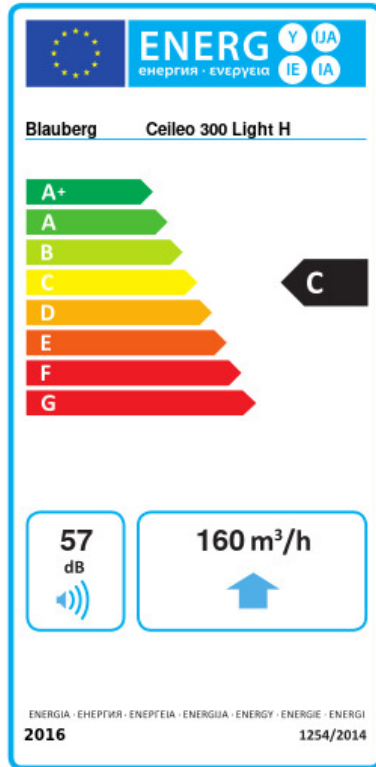

# Ceileo 300 Light H

Centrifugal extract low-noise and low-watt fans for ceiling mounting

- Maximum airflow: 320
- Sound pressure level LpA at 3 m: 32
- Lighting
- Impeller type: Centrifugal forward curved blades
- Casing material: Galvanized steel
- Backdraft protection: Backdraft damper
- Humidity sensor
- Timer: Turn off timer

	Unit of measurement	Ceileo 300 Light H			
Connected air duct size	mm	150			
Speed	-	2			
Phases	-	1			
Minimum supply voltage	V	230			
Maximum supply voltage	V	230			
Power supply frequency	Hz	50		60	
Rated power	W	31	49	35	63
Unit current	A	0.15	0.22	0.17	0.28
Maximum airflow	m <sup>3</sup> /h	220	300	200	320
rotation speed at 50hz	-	936	1254	888	1320
Sound pressure level LpA at 3 m	dB(A)	28	31	27	32
Weight	kg	6.2			
Ambient air temperature min	°C	1			
Ambient air temperature max	°C	40			
Ingress protection rating	-	IPX2			

## Ecodesign

Trademark	Blauberg					
Model	Ceileo 300 Light H					
Specific energy consumption (SEC) (kWh/(m <sup>2</sup> /a))	Cold		Average		Warm	
	-52.5	A+	-25.4	C	-9.9	F
Type of ventilation unit	Unidirectional					
Type of drive installed	2-speed					
Type of heat recovery system	None					
Maximum flow rate (m <sup>3</sup> /h)	160					
Electric power input (W)	44					
Reference flow rate (m <sup>3</sup> /s)	0.044					
Reference pressure difference (Pa)	50					
Specific power input (SPI) (W/(m <sup>3</sup> /h))	0.156					
Control typology	Local demand control					
Maximum external leakage rates (%)	2.7					
Sound power level (dB(A))	57					
Declared typology	RVU UVU					
The annual electricity consumption (AEC) (kWh/a)	Cold		Average		Warm	
	116		116		116	
The annual heating saved (AHS) (kWh/a)	Cold		Average		Warm	
	5536		2830		1280	

### Speed control switches

Name	Photo	Description
<a href="#">CDP-2/10</a>		Multi-speed switch