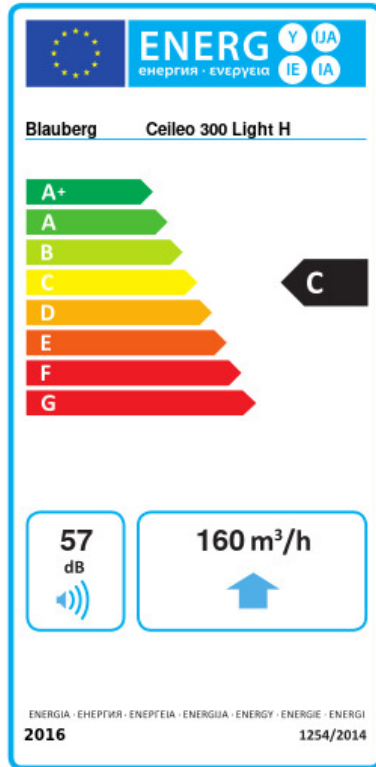

# Ceileo 300 Light H

Centrifugal extract low-noise and low-watt fans for ceiling mounting

- Maximum airflow: 320
- Sound pressure level LpA at 3 m: 32
- Lighting
- Impeller type: Centrifugal forward curved blades
- Casing material: Galvanized steel
- Backdraft protection: Backdraft damper
- Humidity sensor
- Timer: Turn off timer

	Unit of measurement	Ceileo 300 Light H			
Connected air duct size	mm	150			
Speed	-	2			
Phases	-	1			
Minimum supply voltage	V	230			
Maximum supply voltage	V	230			
Power supply frequency	Hz	50		60	
Rated power	W	31	49	63	35
Unit current	A	0.15	0.22	0.28	0.17
Maximum airflow	m <sup>3</sup> /h	220	300	320	200
rotation speed at 50hz	-	936	1254	1320	888
Sound pressure level LpA at 3 m	dB(A)	28	31	32	27
Weight	kg	6.2			
Ambient air temperature min	°C	1			
Ambient air temperature max	°C	40			
Ingress protection rating	-	IPX2			

## Dimensions

Ø D	L1	A	B	C	E	H	h	a	b
149	50	330	258	260	395	188	62	208	123

## Ecodesign

Trademark	Blauberg					
Model	Ceileo 300 Light H					
Specific energy consumption (SEC) (kWh/(m <sup>2</sup> /a))	Cold		Average		Warm	
	-52.5	A+	-25.4	C	-9.9	F
Type of ventilation unit	Unidirectional					
Type of drive installed	2-speed					
Type of heat recovery system	None					
Maximum flow rate (m <sup>3</sup> /h)	160					
Electric power input (W)	44					
Reference flow rate (m <sup>3</sup> /s)	0.044					
Reference pressure difference (Pa)	50					
Specific power input (SPI) (W/(m <sup>3</sup> /h))	0.156					
Control typology	Local demand control					
Maximum external leakage rates (%)	2.7					
Sound power level (dB(A))	57					
Declared typology	RVU UVU					
The annual electricity consumption (AEC) (kWh/a)	Cold		Average		Warm	
	116		116		116	
The annual heating saved (AHS) (kWh/a)	Cold		Average		Warm	
	5536		2830		1280	