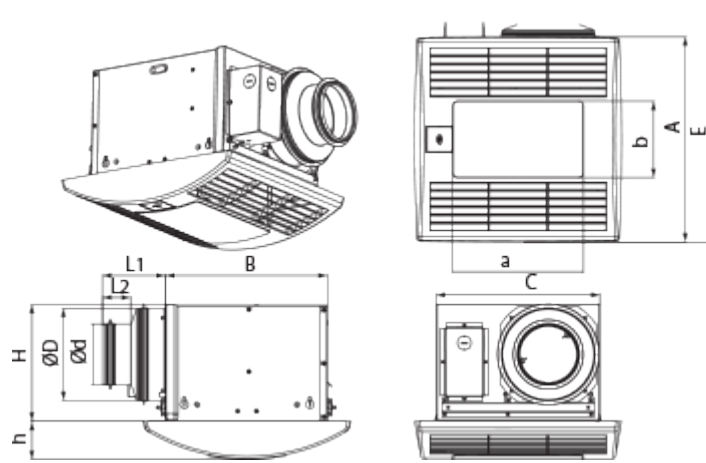

# Ceileo 300 Light H

Centrifugal extract low-noise and low-watt fans for ceiling mounting

- Maximum airflow: 320
- Sound pressure level LpA at 3 m: 32
- Lighting
- Impeller type: Centrifugal forward curved blades
- Casing material: Galvanized steel
- Backdraft protection: Backdraft damper
- Humidity sensor
- Timer: Turn off timer

	Unit of measurement	Ceileo 300 Light H			
Connected air duct size	mm	150			
Speed	-	2			
Phases	-	1			
Minimum supply voltage	V	230			
Maximum supply voltage	V	230			
Power supply frequency	Hz	50		60	
Rated power	W	31	49	63	35
Unit current	A	0.15	0.22	0.28	0.17
Maximum airflow	m <sup>3</sup> /h	220	300	320	200
rotation speed at 50hz	-	936	1254	1320	888
Sound pressure level LpA at 3 m	dB(A)	28	31	32	27
Weight	kg	6.2			
Ambient air temperature min	°C	1			
Ambient air temperature max	°C	40			
Ingress protection rating	-	IPX2			

## Dimensions

Ø D	L1	A	B	C	E	H	h	a	b
149	50	330	258	260	395	188	62	208	123