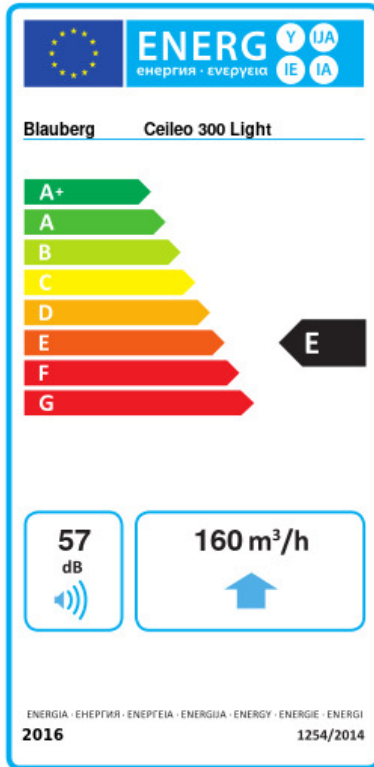

# Ceileo 300 Light

Centrifugal extract low-noise and low-watt fans for ceiling mounting

- Maximum airflow: 320
- Sound pressure level LpA at 3 m: 32
- Lighting
- Impeller type: Centrifugal forward curved blades
- Casing material: Galvanized steel
- Backdraft protection: Backdraft damper

	Unit of measurement	Ceileo 300 Light			
Connected air duct size	mm	150			
Speed	-	2			
Phases	-	1			
Minimum supply voltage	V	230			
Maximum supply voltage	V	230			
Power supply frequency	Hz	50		60	
Rated power	W	31	49	35	63
Unit current	A	0.15	0.22	0.17	0.28
Maximum airflow	m <sup>3</sup> /h	220	300	200	320
rotation speed at 50hz	-	936	1254	888	1320
Sound pressure level LpA at 3 m	dB(A)	28	31	27	32
Weight	kg	6.2			
Ambient air temperature min	°C	1			
Ambient air temperature max	°C	40			
Ingress protection rating	-	IPX2			

## Dimensions

Ø D	L1	A	B	C	E	H	h	a	b
149	50	330	258	260	395	188	62	208	123

## Ecodesign

Trademark	Blaubeerg					
Model	Ceileo 300 Light					
Specific energy consumption (SEC) (kWh/(m <sup>2</sup> /a))	Cold	Average	Warm			
	-28.7	B	-12.3	E	-2.9	F
Type of ventilation unit	Unidirectional					
Type of drive installed	2-speed					
Type of heat recovery system	None					
Maximum flow rate (m <sup>3</sup> /h)	160					
Electric power input (W)	44					
Reference flow rate (m <sup>3</sup> /s)	0.044					
Reference pressure difference (Pa)	50					
Specific power input (SPI) (W/(m <sup>3</sup> /h))	0.156					
Control typology	Manual control					
Maximum external leakage rates (%)	2.7					
Sound power level (dB(A))	57					
Declared typology	RVU UVU					
The annual electricity consumption (AEC) (kWh/a)	Cold	Average	Warm			
	195	195	195			
The annual heating saved (AHS) (kWh/a)	Cold	Average	Warm			
	3355	1715	776			