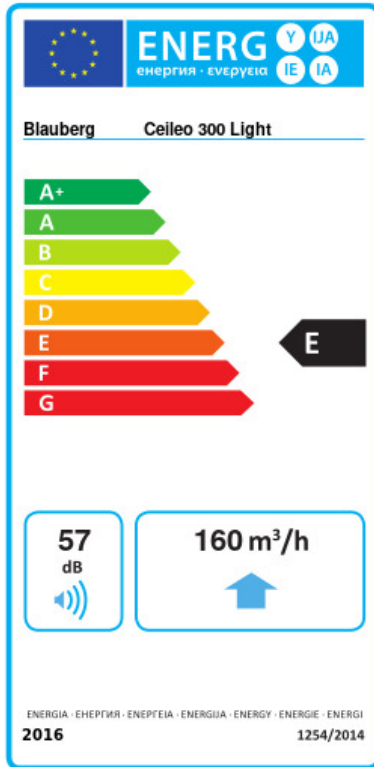

# Ceileo 300 Light

Centrifugal extract low-noise and low-watt fans for ceiling mounting

- Maximum airflow: 320
- Sound pressure level LpA at 3 m: 32
- Lighting
- Impeller type: Centrifugal forward curved blades
- Casing material: Galvanized steel
- Backdraft protection: Backdraft damper

	Unit of measurement	Ceileo 300 Light			
Connected air duct size	mm	150			
Speed	-	2			
Phases	-	1			
Minimum supply voltage	V	230			
Maximum supply voltage	V	230			
Power supply frequency	Hz	50		60	
Rated power	W	31	49	63	35
Unit current	A	0.15	0.22	0.28	0.17
Maximum airflow	m <sup>3</sup> /h	220	300	320	200
rotation speed at 50hz	-	936	1254	1320	888
Sound pressure level LpA at 3 m	dB(A)	28	31	32	27
Weight	kg	6.2			
Ambient air temperature min	°C	1			
Ambient air temperature max	°C	40			
Ingress protection rating	-	IPX2			

## Ecodesign

Trademark	Blaubeerg					
Model	Ceileo 300 Light					
Specific energy consumption (SEC) (kWh/(m <sup>2</sup> /a))	Cold	Average	Warm			
	-28.7	B	-12.3	E	-2.9	F
Type of ventilation unit	Unidirectional					
Type of drive installed	2-speed					
Type of heat recovery system	None					
Maximum flow rate (m <sup>3</sup> /h)	160					
Electric power input (W)	44					
Reference flow rate (m <sup>3</sup> /s)	0.044					
Reference pressure difference (Pa)	50					
Specific power input (SPI) (W/(m <sup>3</sup> /h))	0.156					
Control typology	Manual control					
Maximum external leakage rates (%)	2.7					
Sound power level (dB(A))	57					
Declared typology	RVU UVU					
The annual electricity consumption (AEC) (kWh/a)	Cold	Average	Warm			
	195	195	195			
The annual heating saved (AHS) (kWh/a)	Cold	Average	Warm			
	3355	1715	776			

### Speed control switches

Name	Photo	Description
<a href="#">CDP-2/10</a>		Multi-speed switch