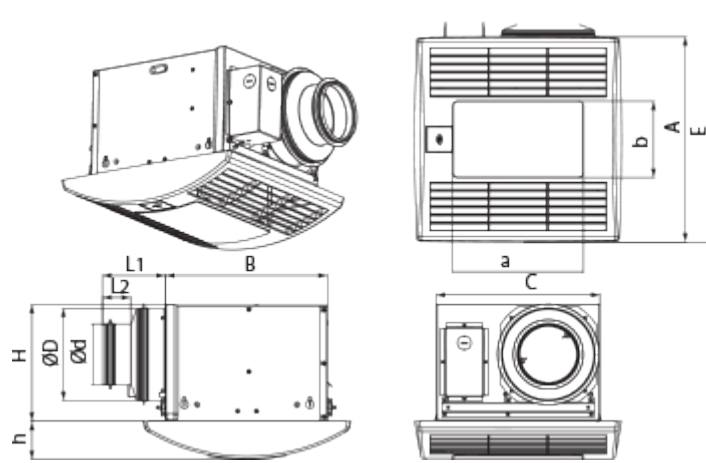

# Ceileo 300 Light

Centrifugal extract low-noise and low-watt fans for ceiling mounting

- Maximum airflow: 320
- Sound pressure level LpA at 3 m: 32
- Lighting
- Impeller type: Centrifugal forward curved blades
- Casing material: Galvanized steel
- Backdraft protection: Backdraft damper

	Unit of measurement	Ceileo 300 Light			
Connected air duct size	mm	150			
Speed	-	2			
Phases	-	1			
Minimum supply voltage	V	230			
Maximum supply voltage	V	230			
Power supply frequency	Hz	50		60	
Rated power	W	31	49	63	35
Unit current	A	0.15	0.22	0.28	0.17
Maximum airflow	m <sup>3</sup> /h	220	300	320	200
rotation speed at 50hz	-	936	1254	1320	888
Sound pressure level LpA at 3 m	dB(A)	28	31	32	27
Weight	kg	6.2			
Ambient air temperature min	°C	1			
Ambient air temperature max	°C	40			
Ingress protection rating	-	IPX2			

## Dimensions

Ø D	L1	A	B	C	E	H	h	a	b
149	50	330	258	260	395	188	62	208	123