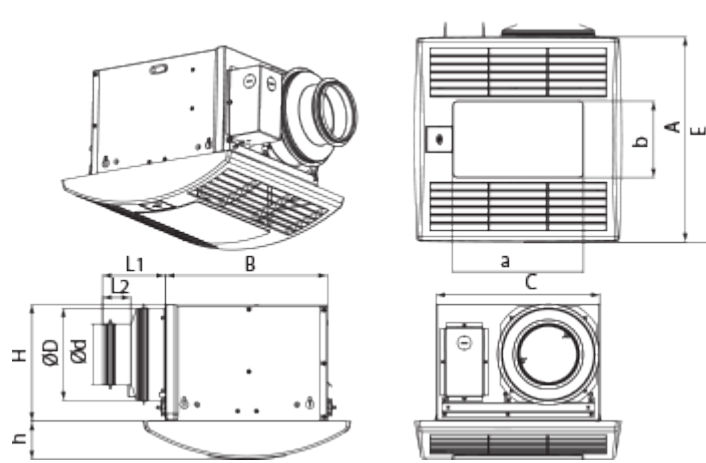

# Ceileo 300 Light

Centrifugal extract low-noise and low-watt fans for ceiling mounting

- Maximum airflow: 320
- Sound pressure level LpA at 3 m: 32
- Lighting
- Impeller type: Centrifugal forward curved blades
- Casing material: Galvanized steel
- Backdraft protection: Backdraft damper

	Unit of measurement	Ceileo 300 Light			
Connected air duct size	mm	150			
Speed	-	2			
Phases	-	1			
Minimum supply voltage	V	230			
Maximum supply voltage	V	230			
Power supply frequency	Hz	50		60	
Rated power	W	31	49	35	63
Unit current	A	0.15	0.22	0.17	0.28
Maximum airflow	m <sup>3</sup> /h	220	300	200	320
rotation speed at 50hz	-	936	1254	888	1320
Sound pressure level LpA at 3 m	dB(A)	28	31	27	32
Weight	kg	6.2			
Ambient air temperature min	°C	1			
Ambient air temperature max	°C	40			
Ingress protection rating	-	IPX2			

## Dimensions

Ø D	L1	A	B	C	E	H	h	a	b
149	50	330	258	260	395	188	62	208	123