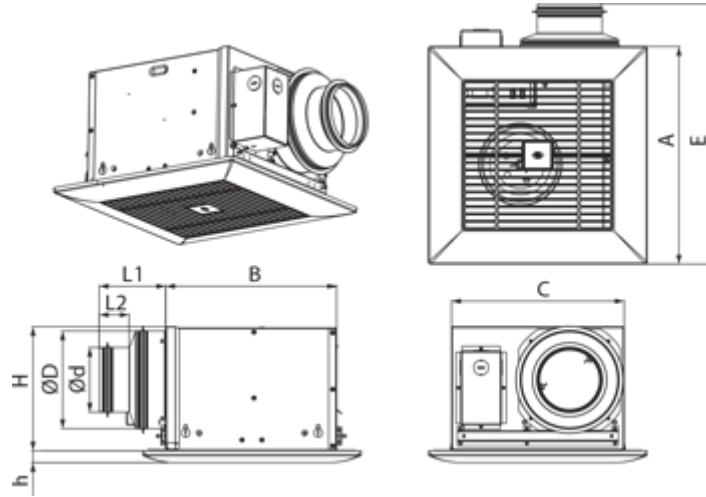

# Ceileo 300 H

Centrifugal extract low-noise and low-watt fans for ceiling mounting

- Maximum airflow: 320
- Sound pressure level LpA at 3 m: 32
- Impeller type: Centrifugal forward curved blades
- Casing material: Galvanized steel
- Backdraft protection: Backdraft damper
- Humidity sensor
- Timer: Turn off timer

	Unit of measurement	Ceileo 300 H			
Connected air duct size	mm	150			
Speed	-	2			
Phases	-	1			
Minimum supply voltage	V	230			
Maximum supply voltage	V	230			
Power supply frequency	Hz	50		60	
Rated power	W	31	49	63	35
Unit current	A	0.15	0.22	0.28	0.17
Maximum airflow	m <sup>3</sup> /h	220	300	320	200
rotation speed at 50hz	-	936	1254	1320	888
Sound pressure level LpA at 3 m	dB(A)	28	31	32	27
Weight	kg	5.1			
Ambient air temperature min	°C	1			
Ambient air temperature max	°C	40			
Ingress protection rating	-	IPX2			

## Dimensions

Ø D	L1	A	B	C	E	H	h
149	50	330	258	260	395	188	18