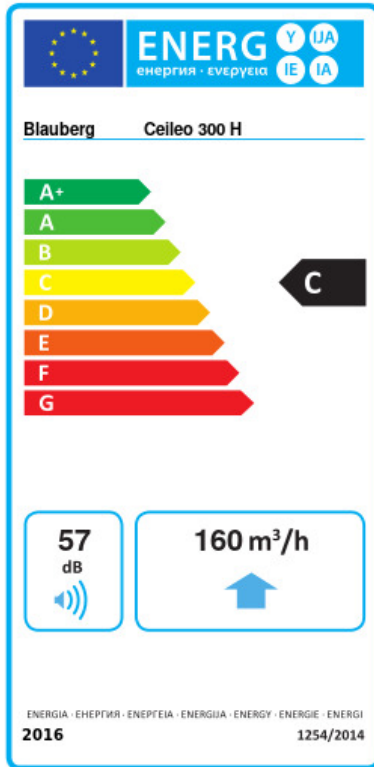

# Ceileo 300 H

Centrifugal extract low-noise and low-watt fans for ceiling mounting

- Maximum airflow: 320
- Sound pressure level LpA at 3 m: 32
- Impeller type: Centrifugal forward curved blades
- Casing material: Galvanized steel
- Backdraft protection: Backdraft damper
- Humidity sensor
- Timer: Turn off timer

	Unit of measurement	Ceileo 300 H			
Connected air duct size	mm	150			
Speed	-	2			
Phases	-	1			
Minimum supply voltage	V	230			
Maximum supply voltage	V	230			
Power supply frequency	Hz	50		60	
Rated power	W	31	49	63	35
Unit current	A	0.15	0.22	0.28	0.17
Maximum airflow	m <sup>3</sup> /h	220	300	320	200
rotation speed at 50hz	-	936	1254	1320	888
Sound pressure level LpA at 3 m	dB(A)	28	31	32	27
Weight	kg	5.1			
Ambient air temperature min	°C	1			
Ambient air temperature max	°C	40			
Ingress protection rating	-	IPX2			

## Dimensions

Ø D	L1	A	B	C	E	H	h
149	50	330	258	260	395	188	18

## Ecodesign

Trademark	Blaubeerg					
Model	Ceileo 300 H					
Specific energy consumption (SEC) (kWh/(m <sup>2</sup> /a))	Cold		Average		Warm	
	-52.5	A+	-25.4	C	-9.9	F
Type of ventilation unit	Unidirectional					
Type of drive installed	2-speed					
Type of heat recovery system	None					
Maximum flow rate (m <sup>3</sup> /h)	160					
Electric power input (W)	44					
Reference flow rate (m <sup>3</sup> /s)	0.044					
Reference pressure difference (Pa)	50					
Specific power input (SPI) (W/(m <sup>3</sup> /h))	0.156					
Control typology	Local demand control					
Maximum external leakage rates (%)	2.7					
Sound power level (dB(A))	57					
Declared typology	RVU UVU					
The annual electricity consumption (AEC) (kWh/a)	Cold		Average		Warm	
	116		116		116	
The annual heating saved (AHS) (kWh/a)	Cold		Average		Warm	
	5536		2830		1280	