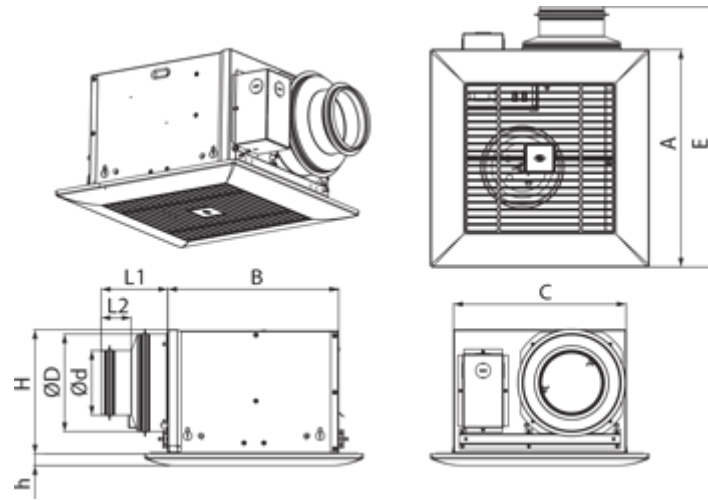

Ceileo 250 T

Centrifugal extract low-noise and low-watt fans for ceiling mounting

- Maximum airflow: 270
- Sound pressure level LpA at 3 m: 30
- Impeller type: Centrifugal forward curved blades
- Casing material: Galvanized steel
- Backdraft protection: Backdraft damper
- Timer: Turn off timer

	Unit of measurement	Ceileo 250 T			
Connected air duct size	mm	150/100			
Speed	-	2			
Phases	-	1			
Minimum supply voltage	V	230			
Maximum supply voltage	V	230			
Power supply frequency	Hz	50		60	
Rated power	W	23	39	50	25
Unit current	A	0.12	0.18	0.22	0.14
Maximum airflow	m ³ /h	170	260	270	160
rotation speed at 50hz	-	756	1122	1140	732
Sound pressure level LpA at 3 m	dB(A)	25	29	30	25
Weight	kg	5.3			
Ambient air temperature min	°C	1			
Ambient air temperature max	°C	40			
Ingress protection rating	-	IPX2			

Dimensions

$\varnothing D$	$\varnothing d$	L1	L2	A	B	C	E	H	h
148	98	100	45	330	258	260	395	188	18

Ecodesign

Trademark	Blaubeerg					
Model	Ceileo 250 T					
Specific energy consumption (SEC) (kWh/(m ² /a))	Cold	Average		Warm		
	-32	B	-14.1	E	-3.8	F
Type of ventilation unit	Unidirectional					
Type of drive installed	2-speed					
Type of heat recovery system	None					
Maximum flow rate (m ³ /h)	120					
Electric power input (W)	36					
Reference flow rate (m ³ /s)	0.037					
Reference pressure difference (Pa)	50					
Specific power input (SPI) (W/(m ³ /h))	0.159					
Control typology	Clock control					
Maximum external leakage rates (%)	2.7					
Sound power level (dB(A))	48					
Declared typology	RVU UVU					
The annual electricity consumption (AEC) (kWh/a)	Cold	Average		Warm		
	187	187		187		
The annual heating saved (AHS) (kWh/a)	Cold	Average		Warm		
	3667	1874		848		