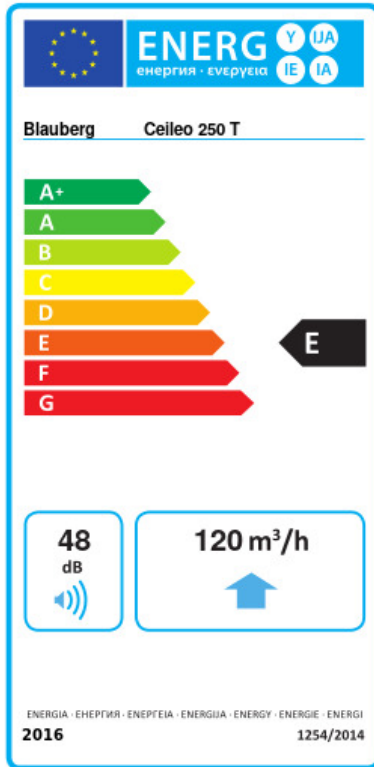

Ceileo 250 T

Centrifugal extract low-noise and low-watt fans for ceiling mounting

- Maximum airflow: 270
- Sound pressure level LpA at 3 m: 30
- Impeller type: Centrifugal forward curved blades
- Casing material: Galvanized steel
- Backdraft protection: Backdraft damper
- Timer: Turn off timer

	Unit of measurement	Ceileo 250 T			
Connected air duct size	mm	150/100			
Speed	-	2			
Phases	-	1			
Minimum supply voltage	V	230			
Maximum supply voltage	V	230			
Power supply frequency	Hz	50		60	
Rated power	W	23	39	50	25
Unit current	A	0.12	0.18	0.22	0.14
Maximum airflow	m ³ /h	170	260	270	160
rotation speed at 50hz	-	756	1122	1140	732
Sound pressure level LpA at 3 m	dB(A)	25	29	30	25
Weight	kg	5.3			
Ambient air temperature min	°C	1			
Ambient air temperature max	°C	40			
Ingress protection rating	-	IPX2			

Dimensions

$\varnothing D$	$\varnothing d$	L1	L2	A	B	C	E	H	h
148	98	100	45	330	258	260	395	188	18

Ecodesign

Trademark	Blaubeerg					
Model	Ceileo 250 T					
Specific energy consumption (SEC) (kWh/(m ² /a))	Cold	Average		Warm		
	-32	B	-14.1	E	-3.8	F
Type of ventilation unit	Unidirectional					
Type of drive installed	2-speed					
Type of heat recovery system	None					
Maximum flow rate (m ³ /h)	120					
Electric power input (W)	36					
Reference flow rate (m ³ /s)	0.037					
Reference pressure difference (Pa)	50					
Specific power input (SPI) (W/(m ³ /h))	0.159					
Control typology	Clock control					
Maximum external leakage rates (%)	2.7					
Sound power level (dB(A))	48					
Declared typology	RVU UVU					
The annual electricity consumption (AEC) (kWh/a)	Cold	Average		Warm		
	187	187		187		
The annual heating saved (AHS) (kWh/a)	Cold	Average		Warm		
	3667	1874		848		