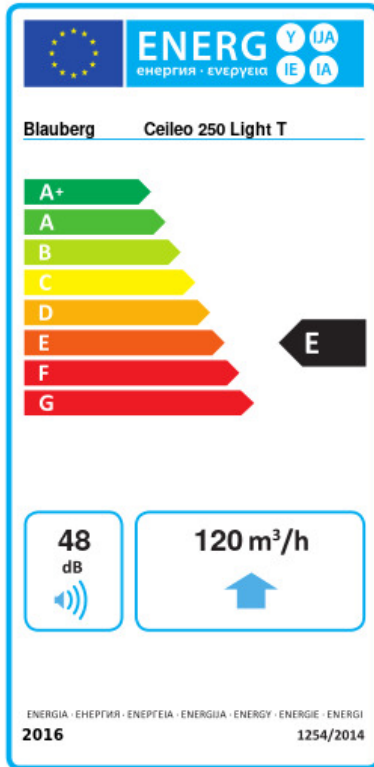

Ceileo 250 Light T

Centrifugal extract low-noise and low-watt fans for ceiling mounting

- Maximum airflow: 270
- Sound pressure level LpA at 3 m: 30
- Lighting
- Impeller type: Centrifugal forward curved blades
- Casing material: Galvanized steel
- Backdraft protection: Backdraft damper
- Timer: Turn off timer

	Unit of measurement	Ceileo 250 Light T			
Connected air duct size	mm	100/150			
Speed	-	2			
Phases	-	1			
Minimum supply voltage	V	230			
Maximum supply voltage	V	230			
Power supply frequency	Hz	50		60	
Rated power	W	23	39	25	50
Unit current	A	0.12	0.18	0.14	0.22
Maximum airflow	m ³ /h	170	260	160	270
rotation speed at 50hz	-	756	1122	732	1140
Sound pressure level LpA at 3 m	dB(A)	25	29	25	30
Weight	kg	6.4			
Ambient air temperature min	°C	1			
Ambient air temperature max	°C	40			
Ingress protection rating	-	IPX2			

Dimensions

$\varnothing D$	$\varnothing d$	L1	L2	A	B	C	E	H	h	a	b
148	98	100	45	330	258	260	395	188	62	208	123

Ecodesign

Trademark	Blauberg					
Model	Ceileo 250 Light T					
Specific energy consumption (SEC) (kWh/(m ² /a))	Cold	Average	Warm			
	-32	B	-14.1	E	-3.8	F
Type of ventilation unit	Unidirectional					
Type of drive installed	2-speed					
Type of heat recovery system	None					
Maximum flow rate (m ³ /h)	120					
Electric power input (W)	36					
Reference flow rate (m ³ /s)	0.037					
Reference pressure difference (Pa)	50					
Specific power input (SPI) (W/(m ³ /h))	0.159					
Control typology	Clock control					
Maximum external leakage rates (%)	2.7					
Sound power level (dB(A))	48					
Declared typology	RVU UVU					
The annual electricity consumption (AEC) (kWh/a)	Cold	Average	Warm			
	187	187	187			
The annual heating saved (AHS) (kWh/a)	Cold	Average	Warm			
	3667	1874	848			