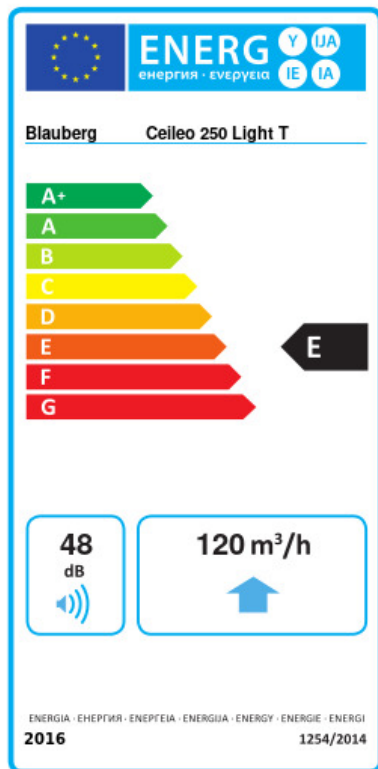

Ceileo 250 Light T

Centrifugal extract low-noise and low-watt fans for ceiling mounting

- Maximum airflow: 270
- Sound pressure level LpA at 3 m: 30
- Lighting
- Impeller type: Centrifugal forward curved blades
- Casing material: Galvanized steel
- Backdraft protection: Backdraft damper
- Timer: Turn off timer

	Unit of measurement	Ceileo 250 Light T			
Connected air duct size	mm	100/150			
Speed	-	2			
Phases	-	1			
Minimum supply voltage	V	230			
Maximum supply voltage	V	230			
Power supply frequency	Hz	50		60	
Rated power	W	23	39	25	50
Unit current	A	0.12	0.18	0.14	0.22
Maximum airflow	m ³ /h	170	260	160	270
rotation speed at 50hz	-	756	1122	732	1140
Sound pressure level LpA at 3 m	dB(A)	25	29	25	30
Weight	kg	6.4			
Ambient air temperature min	°C	1			
Ambient air temperature max	°C	40			
Ingress protection rating	-	IPX2			

Dimensions

$\varnothing D$	$\varnothing d$	L1	L2	A	B	C	E	H	h	a	b
148	98	100	45	330	258	260	395	188	62	208	123

Ecodesign

Trademark	Blauberg					
Model	Ceileo 250 Light T					
Specific energy consumption (SEC) (kWh/(m ² /a))	Cold	Average	Warm			
	-32	B	-14.1	E	-3.8	F
Type of ventilation unit	Unidirectional					
Type of drive installed	2-speed					
Type of heat recovery system	None					
Maximum flow rate (m ³ /h)	120					
Electric power input (W)	36					
Reference flow rate (m ³ /s)	0.037					
Reference pressure difference (Pa)	50					
Specific power input (SPI) (W/(m ³ /h))	0.159					
Control typology	Clock control					
Maximum external leakage rates (%)	2.7					
Sound power level (dB(A))	48					
Declared typology	RVU UVU					
The annual electricity consumption (AEC) (kWh/a)	Cold	Average	Warm			
	187	187	187			
The annual heating saved (AHS) (kWh/a)	Cold	Average	Warm			
	3667	1874	848			