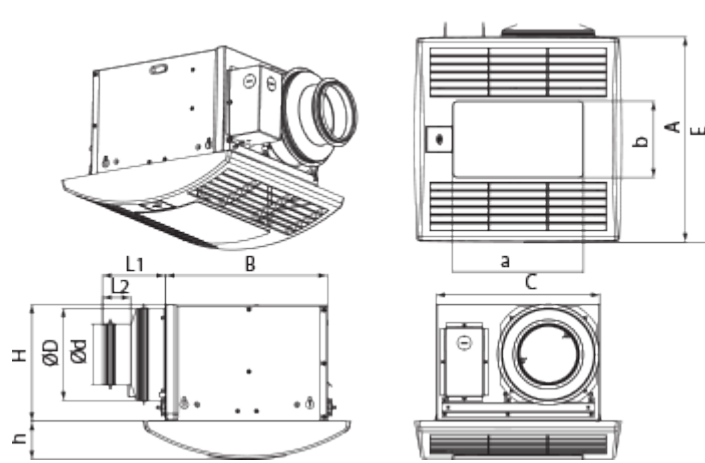

Ceileo 250 Light T

Centrifugal extract low-noise and low-watt fans for ceiling mounting

- Maximum airflow: 270
- Sound pressure level LpA at 3 m: 30
- Lighting
- Impeller type: Centrifugal forward curved blades
- Casing material: Galvanized steel
- Backdraft protection: Backdraft damper
- Timer: Turn off timer

	Unit of measurement	Ceileo 250 Light T			
Connected air duct size	mm	100/150			
Speed	-	2			
Phases	-	1			
Minimum supply voltage	V	230			
Maximum supply voltage	V	230			
Power supply frequency	Hz	50		60	
Rated power	W	23	39	25	50
Unit current	A	0.12	0.18	0.14	0.22
Maximum airflow	m ³ /h	170	260	160	270
rotation speed at 50hz	-	756	1122	732	1140
Sound pressure level LpA at 3 m	dB(A)	25	29	25	30
Weight	kg	6.4			
Ambient air temperature min	°C	1			
Ambient air temperature max	°C	40			
Ingress protection rating	-	IPX2			

Dimensions

$\varnothing D$	$\varnothing d$	L1	L2	A	B	C	E	H	h	a	b
148	98	100	45	330	258	260	395	188	62	208	123

Ecodesign

Trademark	Blauberg					
Model	Ceileo 250 Light T					
Specific energy consumption (SEC) (kWh/(m ² /a))	Cold	Average	Warm			
	-32	B	-14.1	E	-3.8	F
Type of ventilation unit	Unidirectional					
Type of drive installed	2-speed					
Type of heat recovery system	None					
Maximum flow rate (m ³ /h)	120					
Electric power input (W)	36					
Reference flow rate (m ³ /s)	0.037					
Reference pressure difference (Pa)	50					
Specific power input (SPI) (W/(m ³ /h))	0.159					
Control typology	Clock control					
Maximum external leakage rates (%)	2.7					
Sound power level (dB(A))	48					
Declared typology	RVU UVU					
The annual electricity consumption (AEC) (kWh/a)	Cold	Average	Warm			
	187	187	187			
The annual heating saved (AHS) (kWh/a)	Cold	Average	Warm			
	3667	1874	848			