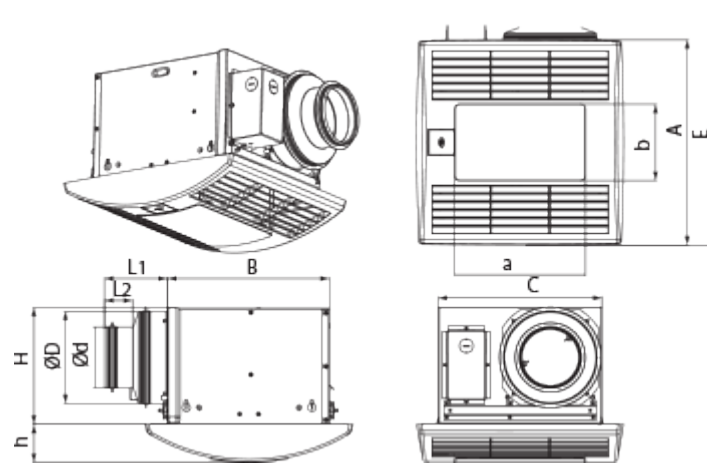

Ceileo 250 Light T

Centrifugal extract low-noise and low-watt fans for ceiling mounting

- Maximum airflow: 270
- Sound pressure level LpA at 3 m: 30
- Lighting
- Impeller type: Centrifugal forward curved blades
- Casing material: Galvanized steel
- Backdraft protection: Backdraft damper
- Timer: Turn off timer

	Unit of measurement	Ceileo 250 Light T			
Connected air duct size	mm	100/150			
Speed	-	2			
Phases	-	1			
Minimum supply voltage	V	230			
Maximum supply voltage	V	230			
Power supply frequency	Hz	50		60	
Rated power	W	23	39	25	50
Unit current	A	0.12	0.18	0.14	0.22
Maximum airflow	m ³ /h	170	260	160	270
rotation speed at 50hz	-	756	1122	732	1140
Sound pressure level LpA at 3 m	dB(A)	25	29	25	30
Weight	kg	6.4			
Ambient air temperature min	°C	1			
Ambient air temperature max	°C	40			
Ingress protection rating	-	IPX2			

Dimensions

$\varnothing D$	$\varnothing d$	L1	L2	A	B	C	E	H	h	a	b
148	98	100	45	330	258	260	395	188	62	208	123

Ecodesign

Trademark	Blauberg					
Model	Ceileo 250 Light T					
Specific energy consumption (SEC) (kWh/(m ² /a))	Cold	Average	Warm			
	-32	B	-14.1	E	-3.8	F
Type of ventilation unit	Unidirectional					
Type of drive installed	2-speed					
Type of heat recovery system	None					
Maximum flow rate (m ³ /h)	120					
Electric power input (W)	36					
Reference flow rate (m ³ /s)	0.037					
Reference pressure difference (Pa)	50					
Specific power input (SPI) (W/(m ³ /h))	0.159					
Control typology	Clock control					
Maximum external leakage rates (%)	2.7					
Sound power level (dB(A))	48					
Declared typology	RVU UVU					
The annual electricity consumption (AEC) (kWh/a)	Cold	Average	Warm			
	187	187	187			
The annual heating saved (AHS) (kWh/a)	Cold	Average	Warm			
	3667	1874	848			