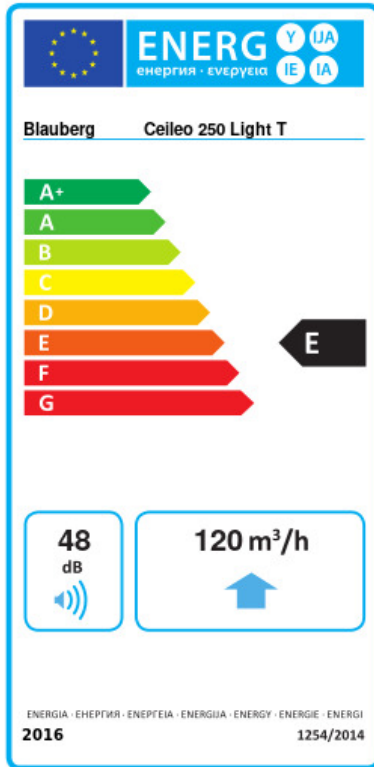

Ceileo 250 Light T

Centrifugal extract low-noise and low-watt fans for ceiling mounting

- Maximum airflow: 270
- Sound pressure level LpA at 3 m: 30
- Lighting
- Impeller type: Centrifugal forward curved blades
- Casing material: Galvanized steel
- Backdraft protection: Backdraft damper
- Timer: Turn off timer

	Unit of measurement	Ceileo 250 Light T			
Connected air duct size	mm	150/100			
Speed	-	2			
Phases	-	1			
Minimum supply voltage	V	230			
Maximum supply voltage	V	230			
Power supply frequency	Hz	50		60	
Rated power	W	23	39	50	25
Unit current	A	0.12	0.18	0.22	0.14
Maximum airflow	m ³ /h	170	260	270	160
rotation speed at 50hz	-	756	1122	1140	732
Sound pressure level LpA at 3 m	dB(A)	25	29	30	25
Weight	kg	6.4			
Ambient air temperature min	°C	1			
Ambient air temperature max	°C	40			
Ingress protection rating	-	IPX2			

Dimensions

$\varnothing D$	$\varnothing d$	L1	L2	A	B	C	E	H	h	a	b
148	98	100	45	330	258	260	395	188	62	208	123

Ecodesign

Trademark	Blauberg					
Model	Ceileo 250 Light T					
Specific energy consumption (SEC) (kWh/(m ² /a))	Cold	Average	Warm			
	-32	B	-14.1	E	-3.8	F
Type of ventilation unit	Unidirectional					
Type of drive installed	2-speed					
Type of heat recovery system	None					
Maximum flow rate (m ³ /h)	120					
Electric power input (W)	36					
Reference flow rate (m ³ /s)	0.037					
Reference pressure difference (Pa)	50					
Specific power input (SPI) (W/(m ³ /h))	0.159					
Control typology	Clock control					
Maximum external leakage rates (%)	2.7					
Sound power level (dB(A))	48					
Declared typology	RVU UVU					
The annual electricity consumption (AEC) (kWh/a)	Cold	Average	Warm			
	187	187	187			
The annual heating saved (AHS) (kWh/a)	Cold	Average	Warm			
	3667	1874	848			