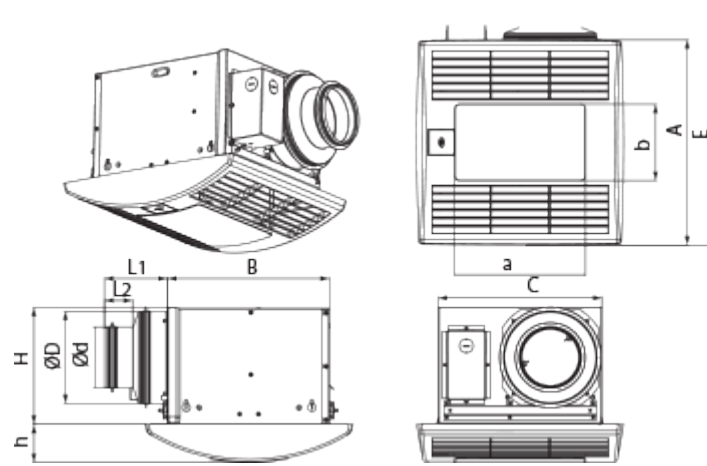

Ceileo 250 Light T

Centrifugal extract low-noise and low-watt fans for ceiling mounting

- Maximum airflow: 270
- Sound pressure level LpA at 3 m: 30
- Lighting
- Impeller type: Centrifugal forward curved blades
- Casing material: Galvanized steel
- Backdraft protection: Backdraft damper
- Timer: Turn off timer

	Unit of measurement	Ceileo 250 Light T			
Connected air duct size	mm	150/100			
Speed	-	2			
Phases	-	1			
Minimum supply voltage	V	230			
Maximum supply voltage	V	230			
Power supply frequency	Hz	50		60	
Rated power	W	23	39	50	25
Unit current	A	0.12	0.18	0.22	0.14
Maximum airflow	m ³ /h	170	260	270	160
rotation speed at 50hz	-	756	1122	1140	732
Sound pressure level LpA at 3 m	dB(A)	25	29	30	25
Weight	kg	6.4			
Ambient air temperature min	°C	1			
Ambient air temperature max	°C	40			
Ingress protection rating	-	IPX2			

Dimensions

$\varnothing D$	$\varnothing d$	L1	L2	A	B	C	E	H	h	a	b
148	98	100	45	330	258	260	395	188	62	208	123

Ecodesign

Trademark	Blauberg					
Model	Ceileo 250 Light T					
Specific energy consumption (SEC) (kWh/(m ² /a))	Cold	Average	Warm			
	-32	B	-14.1	E	-3.8	F
Type of ventilation unit	Unidirectional					
Type of drive installed	2-speed					
Type of heat recovery system	None					
Maximum flow rate (m ³ /h)	120					
Electric power input (W)	36					
Reference flow rate (m ³ /s)	0.037					
Reference pressure difference (Pa)	50					
Specific power input (SPI) (W/(m ³ /h))	0.159					
Control typology	Clock control					
Maximum external leakage rates (%)	2.7					
Sound power level (dB(A))	48					
Declared typology	RVU UVU					
The annual electricity consumption (AEC) (kWh/a)	Cold	Average	Warm			
	187	187	187			
The annual heating saved (AHS) (kWh/a)	Cold	Average	Warm			
	3667	1874	848			