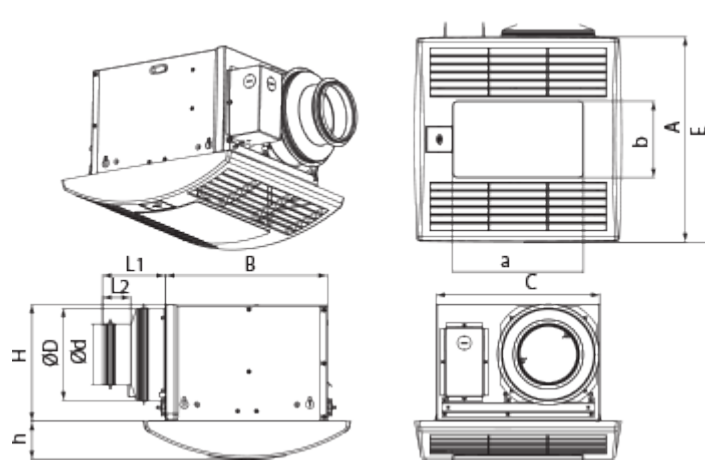

Ceileo 250 Light IR

Centrifugal extract low-noise and low-watt fans for ceiling mounting

- Maximum airflow: 270
- Sound pressure level LpA at 3 m: 30
- Lighting
- Impeller type: Centrifugal forward curved blades
- Casing material: Galvanized steel
- Backdraft protection: Backdraft damper
- Motion sensor
- Timer: Turn off timer

	Unit of measurement	Ceileo 250 Light IR			
Connected air duct size	mm	150/100			
Speed	-	2			
Phases	-	1			
Minimum supply voltage	V	230			
Maximum supply voltage	V	230			
Power supply frequency	Hz	50		60	
Rated power	W	23	39	50	25
Unit current	A	0.12	0.18	0.22	0.14
Maximum airflow	m ³ /h	170	260	270	160
rotation speed at 50hz	-	756	1122	1140	732
Sound pressure level LpA at 3 m	dB(A)	25	29	30	25
Weight	kg	6.4			
Ambient air temperature min	°C	1			
Ambient air temperature max	°C	40			
Ingress protection rating	-	IPX2			

Dimensions

$\varnothing D$	$\varnothing d$	L1	L2	A	B	C	E	H	h	a	b
148	98	100	45	330	258	260	395	188	62	208	123

Ecodesign

Trademark	Blauberg					
Model	Ceileo 250 Light IR					
Specific energy consumption (SEC) (kWh/(m ² /a))	Cold		Average		Warm	
	-52.4	A+	-25.3	C	-9.8	F
Type of ventilation unit	Unidirectional					
Type of drive installed	2-speed					
Type of heat recovery system	None					
Maximum flow rate (m ³ /h)	120					
Electric power input (W)	36					
Reference flow rate (m ³ /s)	0.037					
Reference pressure difference (Pa)	50					
Specific power input (SPI) (W/(m ³ /h))	0.159					
Control typology	Local demand control					
Maximum external leakage rates (%)	2.7					
Sound power level (dB(A))	48					
Declared typology	RVU UVU					
The annual electricity consumption (AEC) (kWh/a)	Cold		Average		Warm	
	119		119		119	
The annual heating saved (AHS) (kWh/a)	Cold		Average		Warm	
	5536		2830		1280	