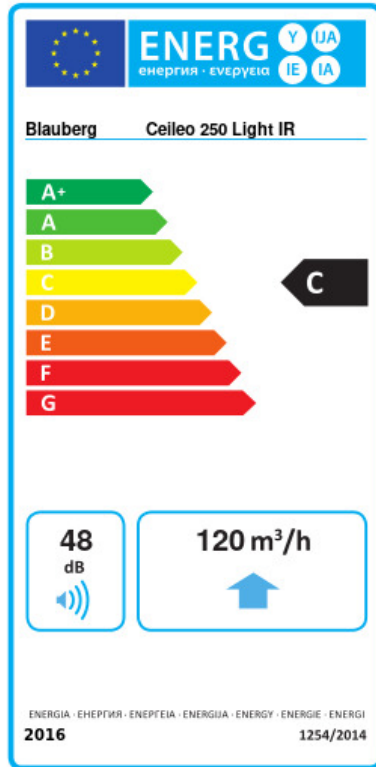

Ceileo 250 Light IR

Centrifugal extract low-noise and low-watt fans for ceiling mounting

- Maximum airflow: 270
- Sound pressure level LpA at 3 m: 30
- Lighting
- Impeller type: Centrifugal forward curved blades
- Casing material: Galvanized steel
- Backdraft protection: Backdraft damper
- Motion sensor
- Timer: Turn off timer

	Unit of measurement	Ceileo 250 Light IR			
Connected air duct size	mm	150/100			
Speed	-	2			
Phases	-	1			
Minimum supply voltage	V	230			
Maximum supply voltage	V	230			
Power supply frequency	Hz	50		60	
Rated power	W	23	39	50	25
Unit current	A	0.12	0.18	0.22	0.14
Maximum airflow	m ³ /h	170	260	270	160
rotation speed at 50hz	-	756	1122	1140	732
Sound pressure level LpA at 3 m	dB(A)	25	29	30	25
Weight	kg	6.4			
Ambient air temperature min	°C	1			
Ambient air temperature max	°C	40			
Ingress protection rating	-	IPX2			

Dimensions

$\varnothing D$	$\varnothing d$	L1	L2	A	B	C	E	H	h	a	b
148	98	100	45	330	258	260	395	188	62	208	123

Ecodesign

Trademark	Blauberg					
Model	Ceileo 250 Light IR					
Specific energy consumption (SEC) (kWh/(m ² /a))	Cold		Average		Warm	
	-52.4	A+	-25.3	C	-9.8	F
Type of ventilation unit	Unidirectional					
Type of drive installed	2-speed					
Type of heat recovery system	None					
Maximum flow rate (m ³ /h)	120					
Electric power input (W)	36					
Reference flow rate (m ³ /s)	0.037					
Reference pressure difference (Pa)	50					
Specific power input (SPI) (W/(m ³ /h))	0.159					
Control typology	Local demand control					
Maximum external leakage rates (%)	2.7					
Sound power level (dB(A))	48					
Declared typology	RVU UVU					
The annual electricity consumption (AEC) (kWh/a)	Cold		Average		Warm	
	119		119		119	
The annual heating saved (AHS) (kWh/a)	Cold		Average		Warm	
	5536		2830		1280	