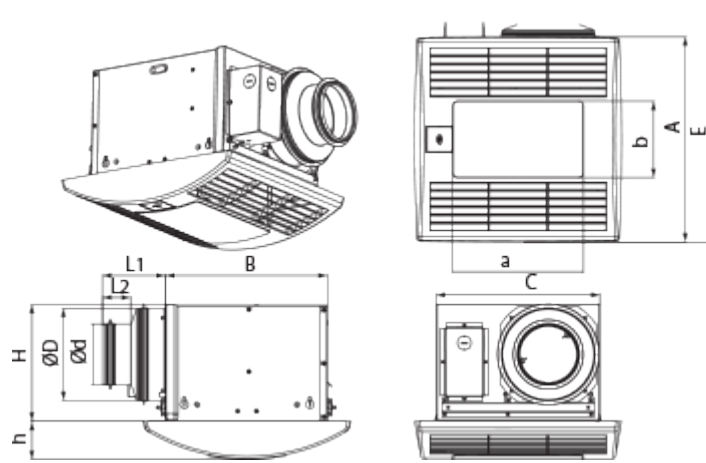

Ceileo 250 Light IR

Centrifugal extract low-noise and low-watt fans for ceiling mounting

- Maximum airflow: 270
- Sound pressure level LpA at 3 m: 30
- Lighting
- Impeller type: Centrifugal forward curved blades
- Casing material: Galvanized steel
- Backdraft protection: Backdraft damper
- Motion sensor
- Timer: Turn off timer

	Unit of measurement	Ceileo 250 Light IR			
Connected air duct size	mm	100/150			
Speed	-	2			
Phases	-	1			
Minimum supply voltage	V	230			
Maximum supply voltage	V	230			
Power supply frequency	Hz	50		60	
Rated power	W	23	39	25	50
Unit current	A	0.12	0.18	0.14	0.22
Maximum airflow	m ³ /h	170	260	160	270
rotation speed at 50hz	-	756	1122	732	1140
Sound pressure level LpA at 3 m	dB(A)	25	29	25	30
Weight	kg	6.4			
Ambient air temperature min	°C	1			
Ambient air temperature max	°C	40			
Ingress protection rating	-	IPX2			

Dimensions

$\varnothing D$	$\varnothing d$	L1	L2	A	B	C	E	H	h	a	b
148	98	100	45	330	258	260	395	188	62	208	123

Ecodesign

Trademark	Blauberg					
Model	Ceileo 250 Light IR					
Specific energy consumption (SEC) (kWh/(m ² /a))	Cold		Average		Warm	
	-52.4	A+	-25.3	C	-9.8	F
Type of ventilation unit	Unidirectional					
Type of drive installed	2-speed					
Type of heat recovery system	None					
Maximum flow rate (m ³ /h)	120					
Electric power input (W)	36					
Reference flow rate (m ³ /s)	0.037					
Reference pressure difference (Pa)	50					
Specific power input (SPI) (W/(m ³ /h))	0.159					
Control typology	Local demand control					
Maximum external leakage rates (%)	2.7					
Sound power level (dB(A))	48					
Declared typology	RVU UVU					
The annual electricity consumption (AEC) (kWh/a)	Cold		Average		Warm	
	119		119		119	
The annual heating saved (AHS) (kWh/a)	Cold		Average		Warm	
	5536		2830		1280	