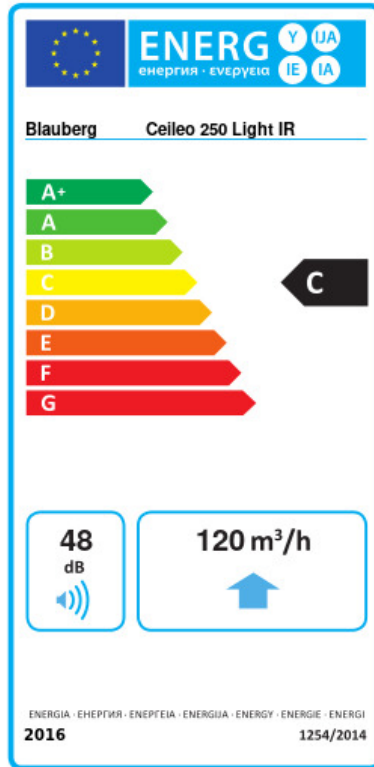

Ceileo 250 Light IR

Centrifugal extract low-noise and low-watt fans for ceiling mounting

- Maximum airflow: 270
- Sound pressure level LpA at 3 m: 30
- Lighting
- Impeller type: Centrifugal forward curved blades
- Casing material: Galvanized steel
- Backdraft protection: Backdraft damper
- Motion sensor
- Timer: Turn off timer

	Unit of measurement	Ceileo 250 Light IR			
Connected air duct size	mm	100/150			
Speed	-	2			
Phases	-	1			
Minimum supply voltage	V	230			
Maximum supply voltage	V	230			
Power supply frequency	Hz	50		60	
Rated power	W	23	39	25	50
Unit current	A	0.12	0.18	0.14	0.22
Maximum airflow	m ³ /h	170	260	160	270
rotation speed at 50hz	-	756	1122	732	1140
Sound pressure level LpA at 3 m	dB(A)	25	29	25	30
Weight	kg	6.4			
Ambient air temperature min	°C	1			
Ambient air temperature max	°C	40			
Ingress protection rating	-	IPX2			

Dimensions

$\varnothing D$	$\varnothing d$	L1	L2	A	B	C	E	H	h	a	b
148	98	100	45	330	258	260	395	188	62	208	123

Ecodesign

Trademark	Blauberg					
Model	Ceileo 250 Light IR					
Specific energy consumption (SEC) (kWh/(m ² /a))	Cold		Average		Warm	
	-52.4	A+	-25.3	C	-9.8	F
Type of ventilation unit	Unidirectional					
Type of drive installed	2-speed					
Type of heat recovery system	None					
Maximum flow rate (m ³ /h)	120					
Electric power input (W)	36					
Reference flow rate (m ³ /s)	0.037					
Reference pressure difference (Pa)	50					
Specific power input (SPI) (W/(m ³ /h))	0.159					
Control typology	Local demand control					
Maximum external leakage rates (%)	2.7					
Sound power level (dB(A))	48					
Declared typology	RVU UVU					
The annual electricity consumption (AEC) (kWh/a)	Cold		Average		Warm	
	119		119		119	
The annual heating saved (AHS) (kWh/a)	Cold		Average		Warm	
	5536		2830		1280	