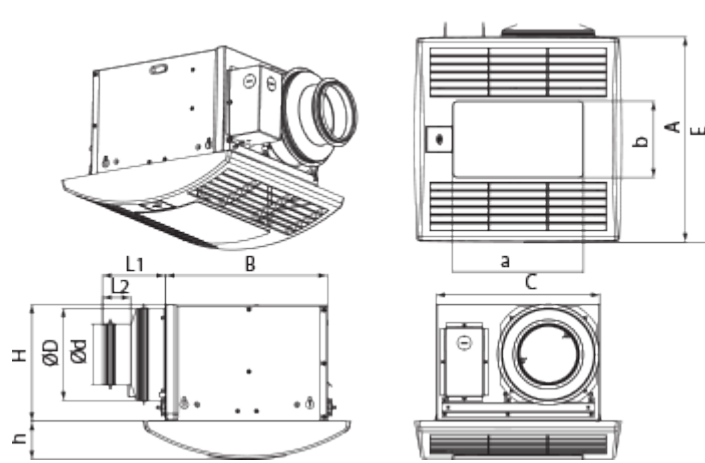

Ceileo 250 Light H

Centrifugal extract low-noise and low-watt fans for ceiling mounting

- Maximum airflow: 270
- Sound pressure level LpA at 3 m: 30
- Lighting
- Impeller type: Centrifugal forward curved blades
- Casing material: Galvanized steel
- Backdraft protection: Backdraft damper
- Humidity sensor
- Timer: Turn off timer

	Unit of measurement	Ceileo 250 Light H			
Connected air duct size	mm	100/150			
Speed	-	2			
Phases	-	1			
Minimum supply voltage	V	230			
Maximum supply voltage	V	230			
Power supply frequency	Hz	50		60	
Rated power	W	23	39	25	50
Unit current	A	0.12	0.18	0.14	0.22
Maximum airflow	m ³ /h	170	260	160	270
rotation speed at 50hz	-	756	1122	732	1140
Sound pressure level LpA at 3 m	dB(A)	25	29	25	30
Weight	kg	6.4			
Ambient air temperature min	°C	1			
Ambient air temperature max	°C	40			
Ingress protection rating	-	IPX2			

Dimensions

$\varnothing D$	$\varnothing d$	L1	L2	A	B	C	E	H	h	a	b
148	98	100	45	330	258	260	395	188	62	208	123

Ecodesign

Trademark	Blauberg					
Model	Ceileo 250 Light H					
Specific energy consumption (SEC) (kWh/(m ² /a))	Cold		Average		Warm	
	-52.4	A+	-25.3	C	-9.8	F
Type of ventilation unit	Unidirectional					
Type of drive installed	2-speed					
Type of heat recovery system	None					
Maximum flow rate (m ³ /h)	120					
Electric power input (W)	36					
Reference flow rate (m ³ /s)	0.037					
Reference pressure difference (Pa)	50					
Specific power input (SPI) (W/(m ³ /h))	0.159					
Control typology	Local demand control					
Maximum external leakage rates (%)	2.7					
Sound power level (dB(A))	48					
Declared typology	RVU UVU					
The annual electricity consumption (AEC) (kWh/a)	Cold		Average		Warm	
	119		119		119	
The annual heating saved (AHS) (kWh/a)	Cold		Average		Warm	
	5536		2830		1280	