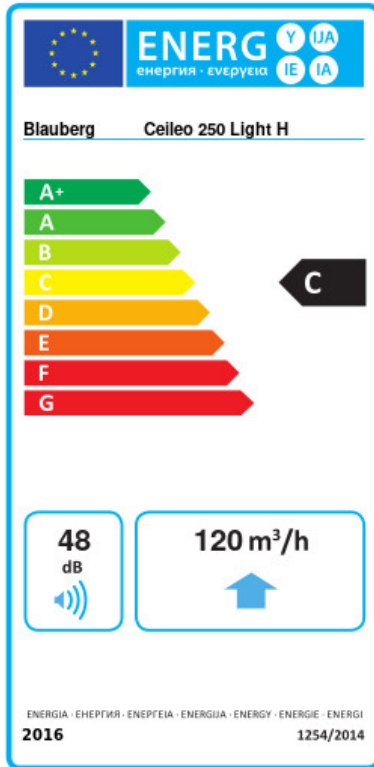

Ceileo 250 Light H

Centrifugal extract low-noise and low-watt fans for ceiling mounting

- Maximum airflow: 270
- Sound pressure level LpA at 3 m: 30
- Lighting
- Impeller type: Centrifugal forward curved blades
- Casing material: Galvanized steel
- Backdraft protection: Backdraft damper
- Humidity sensor
- Timer: Turn off timer

	Unit of measurement	Ceileo 250 Light H			
Connected air duct size	mm	100/150			
Speed	-	2			
Phases	-	1			
Minimum supply voltage	V	230			
Maximum supply voltage	V	230			
Power supply frequency	Hz	50		60	
Rated power	W	23	39	25	50
Unit current	A	0.12	0.18	0.14	0.22
Maximum airflow	m ³ /h	170	260	160	270
rotation speed at 50hz	-	756	1122	732	1140
Sound pressure level LpA at 3 m	dB(A)	25	29	25	30
Weight	kg	6.4			
Ambient air temperature min	°C	1			
Ambient air temperature max	°C	40			
Ingress protection rating	-	IPX2			

Dimensions

$\varnothing D$	$\varnothing d$	L1	L2	A	B	C	E	H	h	a	b
148	98	100	45	330	258	260	395	188	62	208	123

Ecodesign

Trademark	Blauberg					
Model	Ceileo 250 Light H					
Specific energy consumption (SEC) (kWh/(m ² /a))	Cold		Average		Warm	
	-52.4	A+	-25.3	C	-9.8	F
Type of ventilation unit	Unidirectional					
Type of drive installed	2-speed					
Type of heat recovery system	None					
Maximum flow rate (m ³ /h)	120					
Electric power input (W)	36					
Reference flow rate (m ³ /s)	0.037					
Reference pressure difference (Pa)	50					
Specific power input (SPI) (W/(m ³ /h))	0.159					
Control typology	Local demand control					
Maximum external leakage rates (%)	2.7					
Sound power level (dB(A))	48					
Declared typology	RVU UVU					
The annual electricity consumption (AEC) (kWh/a)	Cold		Average		Warm	
	119		119		119	
The annual heating saved (AHS) (kWh/a)	Cold		Average		Warm	
	5536		2830		1280	