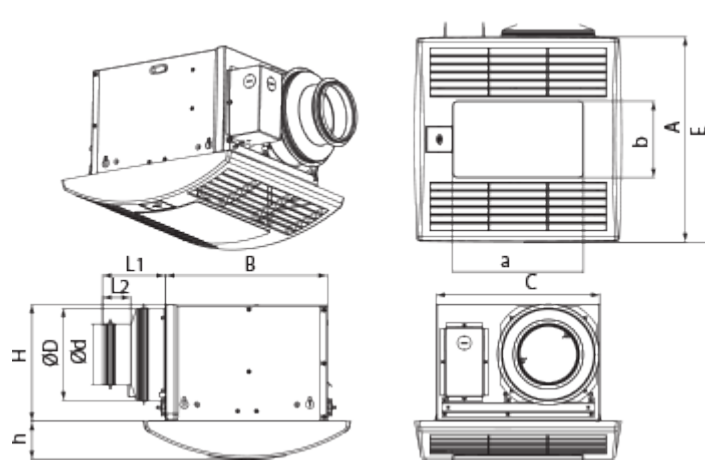

Ceileo 250 Light

Centrifugal extract low-noise and low-watt fans for ceiling mounting

- Maximum airflow: 270
- Sound pressure level LpA at 3 m: 30
- Lighting
- Impeller type: Centrifugal forward curved blades
- Casing material: Galvanized steel
- Backdraft protection: Backdraft damper

	Unit of measurement	Ceileo 250 Light			
Connected air duct size	mm	100/150			
Speed	-	2			
Phases	-	1			
Minimum supply voltage	V	230			
Maximum supply voltage	V	230			
Power supply frequency	Hz	50		60	
Rated power	W	23	39	25	50
Unit current	A	0.12	0.18	0.14	0.22
Maximum airflow	m ³ /h	170	260	160	270
rotation speed at 50hz	-	756	1122	732	1140
Sound pressure level LpA at 3 m	dB(A)	25	29	25	30
Weight	kg	6.4			
Ambient air temperature min	°C	1			
Ambient air temperature max	°C	40			
Ingress protection rating	-	IPX2			

Dimensions

$\varnothing D$	$\varnothing d$	L1	L2	A	B	C	E	H	h	a	b
148	98	100	45	330	258	260	395	188	62	208	123

Ecodesign

Trademark	Blaubeerg					
Model	Ceileo 250 Light					
Specific energy consumption (SEC) (kWh/(m ² /a))	Cold	Average	Warm			
	-28.6	B	-12.2	E	-2.8	F
Type of ventilation unit	Unidirectional					
Type of drive installed	2-speed					
Type of heat recovery system	None					
Maximum flow rate (m ³ /h)	120					
Electric power input (W)	36					
Reference flow rate (m ³ /s)	0.037					
Reference pressure difference (Pa)	50					
Specific power input (SPI) (W/(m ³ /h))	0.159					
Control typology	Manual control					
Maximum external leakage rates (%)	2.7					
Sound power level (dB(A))	48					
Declared typology	RVU UVU					
The annual electricity consumption (AEC) (kWh/a)	Cold	Average	Warm			
	199	199	199			
The annual heating saved (AHS) (kWh/a)	Cold	Average	Warm			
	3355	1715	776			