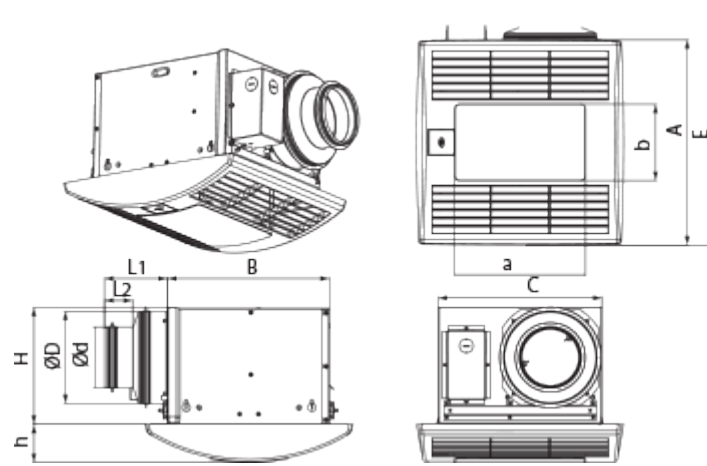

# Ceileo 250 Light

Centrifugal extract low-noise and low-watt fans for ceiling mounting

- Maximum airflow: 270
- Sound pressure level LpA at 3 m: 30
- Lighting
- Impeller type: Centrifugal forward curved blades
- Casing material: Galvanized steel
- Backdraft protection: Backdraft damper

	Unit of measurement	Ceileo 250 Light			
Connected air duct size	mm	150/100			
Speed	-	2			
Phases	-	1			
Minimum supply voltage	V	230			
Maximum supply voltage	V	230			
Power supply frequency	Hz	50		60	
Rated power	W	23	39	50	25
Unit current	A	0.12	0.18	0.22	0.14
Maximum airflow	m <sup>3</sup> /h	170	260	270	160
rotation speed at 50hz	-	756	1122	1140	732
Sound pressure level LpA at 3 m	dB(A)	25	29	30	25
Weight	kg	6.4			
Ambient air temperature min	°C	1			
Ambient air temperature max	°C	40			
Ingress protection rating	-	IPX2			

## Dimensions

$\varnothing D$	$\varnothing d$	L1	L2	A	B	C	E	H	h	a	b
148	98	100	45	330	258	260	395	188	62	208	123