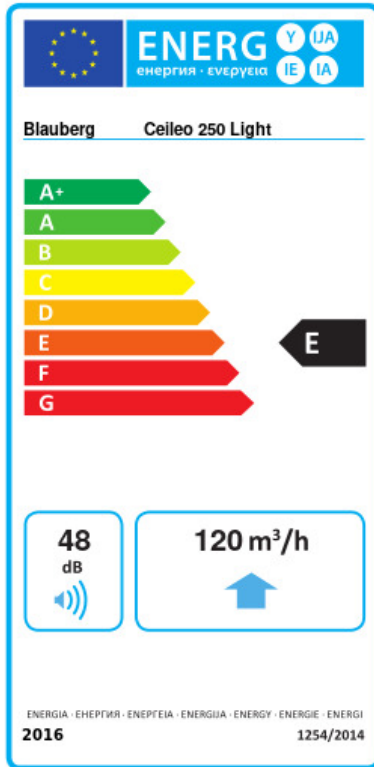

# Ceileo 250 Light

Centrifugal extract low-noise and low-watt fans for ceiling mounting

- Maximum airflow: 270
- Sound pressure level LpA at 3 m: 30
- Lighting
- Impeller type: Centrifugal forward curved blades
- Casing material: Galvanized steel
- Backdraft protection: Backdraft damper

	Unit of measurement	Ceileo 250 Light			
Connected air duct size	mm	150/100			
Speed	-	2			
Phases	-	1			
Minimum supply voltage	V	230			
Maximum supply voltage	V	230			
Power supply frequency	Hz	50		60	
Rated power	W	23	39	50	25
Unit current	A	0.12	0.18	0.22	0.14
Maximum airflow	m <sup>3</sup> /h	170	260	270	160
rotation speed at 50hz	-	756	1122	1140	732
Sound pressure level LpA at 3 m	dB(A)	25	29	30	25
Weight	kg	6.4			
Ambient air temperature min	°C	1			
Ambient air temperature max	°C	40			
Ingress protection rating	-	IPX2			

## Ecodesign

Trademark	Blaubeerg					
Model	Ceileo 250 Light					
Specific energy consumption (SEC) (kWh/(m <sup>2</sup> /a))	Cold	Average	Warm			
	-28.6	B	-12.2	E	-2.8	F
Type of ventilation unit	Unidirectional					
Type of drive installed	2-speed					
Type of heat recovery system	None					
Maximum flow rate (m <sup>3</sup> /h)	120					
Electric power input (W)	36					
Reference flow rate (m <sup>3</sup> /s)	0.037					
Reference pressure difference (Pa)	50					
Specific power input (SPI) (W/(m <sup>3</sup> /h))	0.159					
Control typology	Manual control					
Maximum external leakage rates (%)	2.7					
Sound power level (dB(A))	48					
Declared typology	RVU UVU					
The annual electricity consumption (AEC) (kWh/a)	Cold	Average	Warm			
	199	199	199			
The annual heating saved (AHS) (kWh/a)	Cold	Average	Warm			
	3355	1715	776			