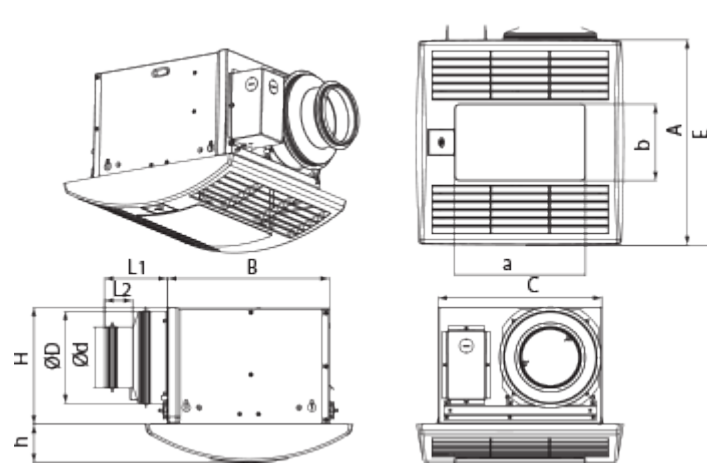

# Ceileo 250 Light

Centrifugal extract low-noise and low-watt fans for ceiling mounting

- Maximum airflow: 270
- Sound pressure level LpA at 3 m: 30
- Lighting
- Impeller type: Centrifugal forward curved blades
- Casing material: Galvanized steel
- Backdraft protection: Backdraft damper

	Unit of measurement	Ceileo 250 Light			
Connected air duct size	mm	100/150			
Speed	-	2			
Phases	-	1			
Minimum supply voltage	V	230			
Maximum supply voltage	V	230			
Power supply frequency	Hz	50		60	
Rated power	W	23	39	25	50
Unit current	A	0.12	0.18	0.14	0.22
Maximum airflow	m <sup>3</sup> /h	170	260	160	270
rotation speed at 50hz	-	756	1122	732	1140
Sound pressure level LpA at 3 m	dB(A)	25	29	25	30
Weight	kg	6.4			
Ambient air temperature min	°C	1			
Ambient air temperature max	°C	40			
Ingress protection rating	-	IPX2			

## Dimensions

$\varnothing D$	$\varnothing d$	L1	L2	A	B	C	E	H	h	a	b
148	98	100	45	330	258	260	395	188	62	208	123