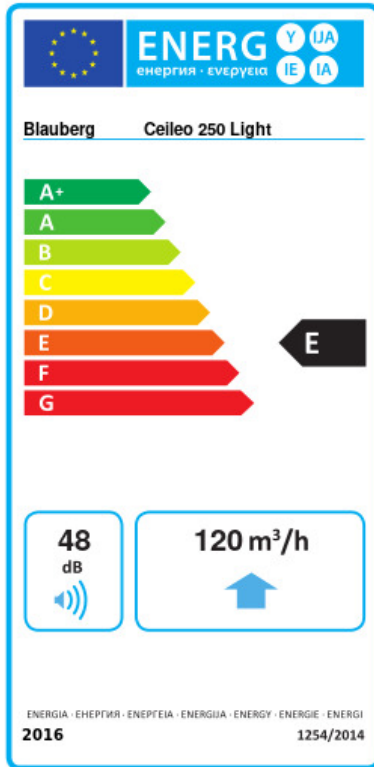

Ceileo 250 Light

Centrifugal extract low-noise and low-watt fans for ceiling mounting

- Maximum airflow: 270
- Sound pressure level LpA at 3 m: 30
- Lighting
- Impeller type: Centrifugal forward curved blades
- Casing material: Galvanized steel
- Backdraft protection: Backdraft damper

	Unit of measurement	Ceileo 250 Light			
Connected air duct size	mm	100/150			
Speed	-	2			
Phases	-	1			
Minimum supply voltage	V	230			
Maximum supply voltage	V	230			
Power supply frequency	Hz	50		60	
Rated power	W	23	39	25	50
Unit current	A	0.12	0.18	0.14	0.22
Maximum airflow	m ³ /h	170	260	160	270
rotation speed at 50hz	-	756	1122	732	1140
Sound pressure level LpA at 3 m	dB(A)	25	29	25	30
Weight	kg	6.4			
Ambient air temperature min	°C	1			
Ambient air temperature max	°C	40			
Ingress protection rating	-	IPX2			

Dimensions

$\varnothing D$	$\varnothing d$	L1	L2	A	B	C	E	H	h	a	b
148	98	100	45	330	258	260	395	188	62	208	123

Ecodesign

Trademark	Blaubeerg					
Model	Ceileo 250 Light					
Specific energy consumption (SEC) (kWh/(m ² /a))	Cold	Average	Warm			
	-28.6	B	-12.2	E	-2.8	F
Type of ventilation unit	Unidirectional					
Type of drive installed	2-speed					
Type of heat recovery system	None					
Maximum flow rate (m ³ /h)	120					
Electric power input (W)	36					
Reference flow rate (m ³ /s)	0.037					
Reference pressure difference (Pa)	50					
Specific power input (SPI) (W/(m ³ /h))	0.159					
Control typology	Manual control					
Maximum external leakage rates (%)	2.7					
Sound power level (dB(A))	48					
Declared typology	RVU UVU					
The annual electricity consumption (AEC) (kWh/a)	Cold	Average	Warm			
	199	199	199			
The annual heating saved (AHS) (kWh/a)	Cold	Average	Warm			
	3355	1715	776			