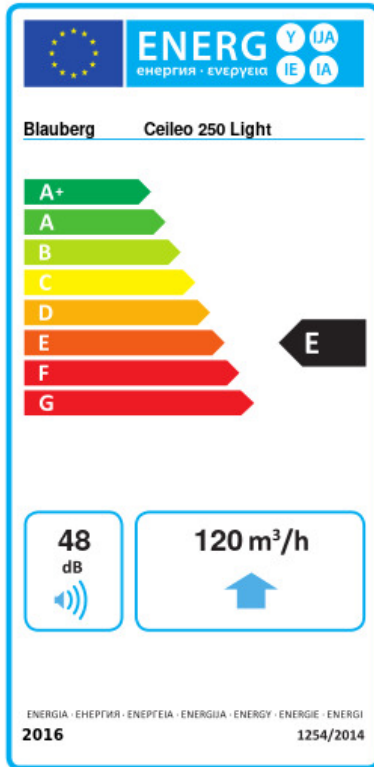

# Ceileo 250 Light

Centrifugal extract low-noise and low-watt fans for ceiling mounting

- Maximum airflow: 270
- Sound pressure level LpA at 3 m: 30
- Lighting
- Impeller type: Centrifugal forward curved blades
- Casing material: Galvanized steel
- Backdraft protection: Backdraft damper

	Unit of measurement	Ceileo 250 Light			
Connected air duct size	mm	100/150			
Speed	-	2			
Phases	-	1			
Minimum supply voltage	V	230			
Maximum supply voltage	V	230			
Power supply frequency	Hz	50		60	
Rated power	W	23	39	25	50
Unit current	A	0.12	0.18	0.14	0.22
Maximum airflow	m <sup>3</sup> /h	170	260	160	270
rotation speed at 50hz	-	756	1122	732	1140
Sound pressure level LpA at 3 m	dB(A)	25	29	25	30
Weight	kg	6.4			
Ambient air temperature min	°C	1			
Ambient air temperature max	°C	40			
Ingress protection rating	-	IPX2			

## Ecodesign

Trademark	Blaubeerg					
Model	Ceileo 250 Light					
Specific energy consumption (SEC) (kWh/(m <sup>2</sup> /a))	Cold	Average	Warm			
	-28.6	B	-12.2	E	-2.8	F
Type of ventilation unit	Unidirectional					
Type of drive installed	2-speed					
Type of heat recovery system	None					
Maximum flow rate (m <sup>3</sup> /h)	120					
Electric power input (W)	36					
Reference flow rate (m <sup>3</sup> /s)	0.037					
Reference pressure difference (Pa)	50					
Specific power input (SPI) (W/(m <sup>3</sup> /h))	0.159					
Control typology	Manual control					
Maximum external leakage rates (%)	2.7					
Sound power level (dB(A))	48					
Declared typology	RVU UVU					
The annual electricity consumption (AEC) (kWh/a)	Cold	Average	Warm			
	199	199	199			
The annual heating saved (AHS) (kWh/a)	Cold	Average	Warm			
	3355	1715	776			