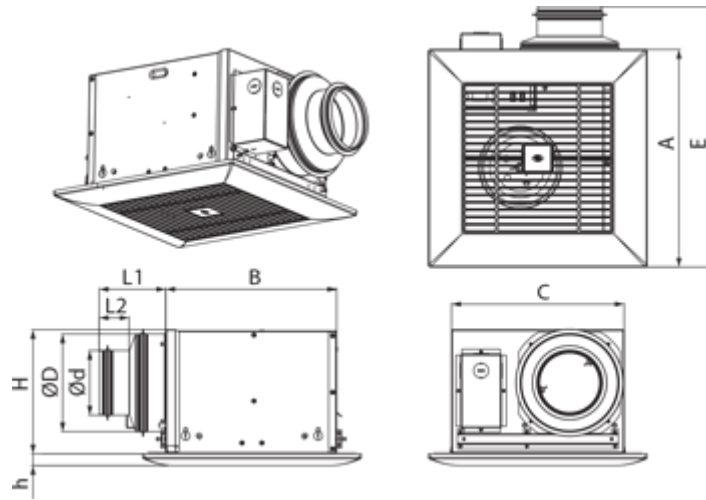

Ceileo 250 IR

Centrifugal extract low-noise and low-watt fans for ceiling mounting

- Maximum airflow: 270
- Sound pressure level LpA at 3 m: 30
- Impeller type: Centrifugal forward curved blades
- Casing material: Galvanized steel
- Backdraft protection: Backdraft damper
- Motion sensor
- Timer: Turn off timer

	Unit of measurement	Ceileo 250 IR			
Connected air duct size	mm	100/150			
Speed	-	2			
Phases	-	1			
Minimum supply voltage	V	230			
Maximum supply voltage	V	230			
Power supply frequency	Hz	50		60	
Rated power	W	23	39	25	50
Unit current	A	0.12	0.18	0.14	0.22
Maximum airflow	m ³ /h	170	260	160	270
rotation speed at 50hz	-	756	1122	732	1140
Sound pressure level LpA at 3 m	dB(A)	25	29	25	30
Weight	kg	5.3			
Ambient air temperature min	°C	1			
Ambient air temperature max	°C	40			
Ingress protection rating	-	IPX2			

Dimensions

$\varnothing D$	$\varnothing d$	L1	L2	A	B	C	E	H	h
148	98	100	45	330	258	260	395	188	18

Ecodesign

Trademark	Blaubeerg					
Model	Ceileo 250 IR					
Specific energy consumption (SEC) (kWh/(m ² /a))	Cold		Average		Warm	
	-52.4	A+	-25.3	C	-9.8	F
Type of ventilation unit	Unidirectional					
Type of drive installed	2-speed					
Type of heat recovery system	None					
Maximum flow rate (m ³ /h)	120					
Electric power input (W)	36					
Reference flow rate (m ³ /s)	0.037					
Reference pressure difference (Pa)	50					
Specific power input (SPI) (W/(m ³ /h))	0.159					
Control typology	Local demand control					
Maximum external leakage rates (%)	2.7					
Sound power level (dB(A))	48					
Declared typology	RVU UVU					
The annual electricity consumption (AEC) (kWh/a)	Cold		Average		Warm	
	119		119		119	
The annual heating saved (AHS) (kWh/a)	Cold		Average		Warm	
	5536		2830		1280	