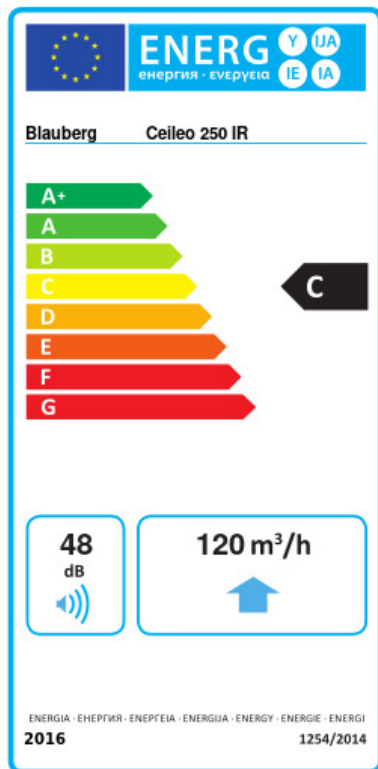

Ceileo 250 IR

Centrifugal extract low-noise and low-watt fans for ceiling mounting

- Maximum airflow: 270
- Sound pressure level LpA at 3 m: 30
- Impeller type: Centrifugal forward curved blades
- Casing material: Galvanized steel
- Backdraft protection: Backdraft damper
- Motion sensor
- Timer: Turn off timer

	Unit of measurement	Ceileo 250 IR			
Connected air duct size	mm	150/100			
Speed	-	2			
Phases	-	1			
Minimum supply voltage	V	230			
Maximum supply voltage	V	230			
Power supply frequency	Hz	50		60	
Rated power	W	23	39	50	25
Unit current	A	0.12	0.18	0.22	0.14
Maximum airflow	m ³ /h	170	260	270	160
rotation speed at 50hz	-	756	1122	1140	732
Sound pressure level LpA at 3 m	dB(A)	25	29	30	25
Weight	kg	5.3			
Ambient air temperature min	°C	1			
Ambient air temperature max	°C	40			
Ingress protection rating	-	IPX2			

Dimensions

$\varnothing D$	$\varnothing d$	L1	L2	A	B	C	E	H	h
148	98	100	45	330	258	260	395	188	18

Ecodesign

Trademark	Blauberg					
Model	Ceileo 250 IR					
Specific energy consumption (SEC) (kWh/(m ² /a))	Cold		Average		Warm	
	-52.4	A+	-25.3	C	-9.8	F
Type of ventilation unit	Unidirectional					
Type of drive installed	2-speed					
Type of heat recovery system	None					
Maximum flow rate (m ³ /h)	120					
Electric power input (W)	36					
Reference flow rate (m ³ /s)	0.037					
Reference pressure difference (Pa)	50					
Specific power input (SPI) (W/(m ³ /h))	0.159					
Control typology	Local demand control					
Maximum external leakage rates (%)	2.7					
Sound power level (dB(A))	48					
Declared typology	RVU UVU					
The annual electricity consumption (AEC) (kWh/a)	Cold		Average		Warm	
	119		119		119	
The annual heating saved (AHS) (kWh/a)	Cold		Average		Warm	
	5536		2830		1280	