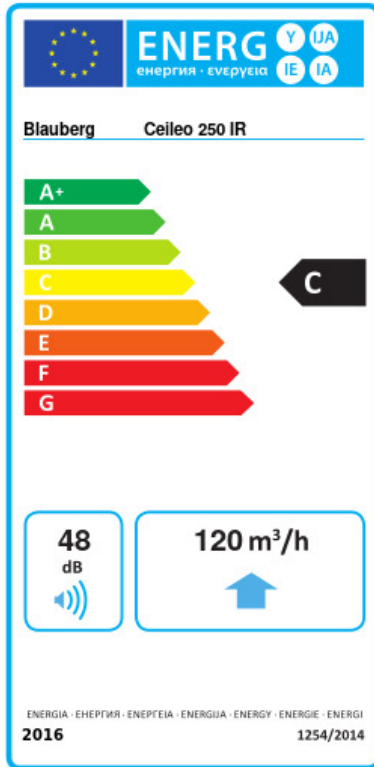

# Ceileo 250 IR

Centrifugal extract low-noise and low-watt fans for ceiling mounting

- Maximum airflow: 270
- Sound pressure level LpA at 3 m: 30
- Impeller type: Centrifugal forward curved blades
- Casing material: Galvanized steel
- Backdraft protection: Backdraft damper
- Motion sensor
- Timer: Turn off timer

	Unit of measurement	Ceileo 250 IR			
Connected air duct size	mm	150/100			
Speed	-	2			
Phases	-	1			
Minimum supply voltage	V	230			
Maximum supply voltage	V	230			
Power supply frequency	Hz	50		60	
Rated power	W	23	39	50	25
Unit current	A	0.12	0.18	0.22	0.14
Maximum airflow	m <sup>3</sup> /h	170	260	270	160
rotation speed at 50hz	-	756	1122	1140	732
Sound pressure level LpA at 3 m	dB(A)	25	29	30	25
Weight	kg	5.3			
Ambient air temperature min	°C	1			
Ambient air temperature max	°C	40			
Ingress protection rating	-	IPX2			

## Ecodesign

Trademark	Blaubeerg					
Model	Ceileo 250 IR					
Specific energy consumption (SEC) (kWh/(m <sup>2</sup> /a))	Cold		Average		Warm	
	-52.4	A+	-25.3	C	-9.8	F
Type of ventilation unit	Unidirectional					
Type of drive installed	2-speed					
Type of heat recovery system	None					
Maximum flow rate (m <sup>3</sup> /h)	120					
Electric power input (W)	36					
Reference flow rate (m <sup>3</sup> /s)	0.037					
Reference pressure difference (Pa)	50					
Specific power input (SPI) (W/(m <sup>3</sup> /h))	0.159					
Control typology	Local demand control					
Maximum external leakage rates (%)	2.7					
Sound power level (dB(A))	48					
Declared typology	RVU UVU					
The annual electricity consumption (AEC) (kWh/a)	Cold		Average		Warm	
	119		119		119	
The annual heating saved (AHS) (kWh/a)	Cold		Average		Warm	
	5536		2830		1280	