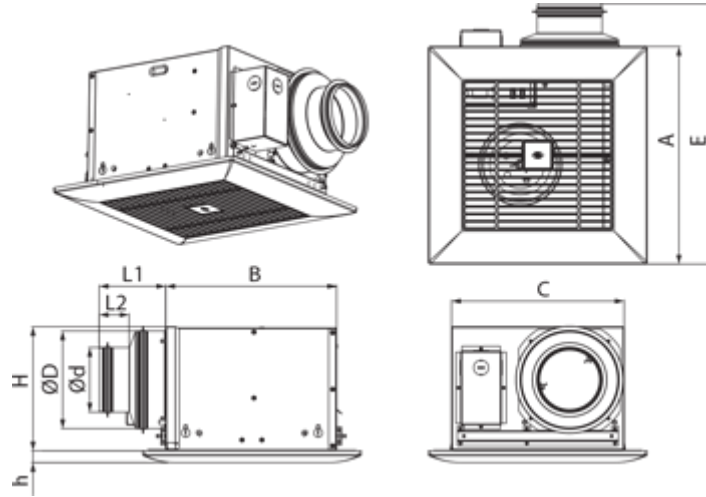

Ceileo 250 IR

Centrifugal extract low-noise and low-watt fans for ceiling mounting

- Maximum airflow: 270
- Sound pressure level LpA at 3 m: 30
- Impeller type: Centrifugal forward curved blades
- Casing material: Galvanized steel
- Backdraft protection: Backdraft damper
- Motion sensor
- Timer: Turn off timer

	Unit of measurement	Ceileo 250 IR			
Connected air duct size	mm	100/150			
Speed	-	2			
Phases	-	1			
Minimum supply voltage	V	230			
Maximum supply voltage	V	230			
Power supply frequency	Hz	50		60	
Rated power	W	23	39	25	50
Unit current	A	0.12	0.18	0.14	0.22
Maximum airflow	m ³ /h	170	260	160	270
rotation speed at 50hz	-	756	1122	732	1140
Sound pressure level LpA at 3 m	dB(A)	25	29	25	30
Weight	kg	5.3			
Ambient air temperature min	°C	1			
Ambient air temperature max	°C	40			
Ingress protection rating	-	IPX2			

Dimensions

$\varnothing D$	$\varnothing d$	L1	L2	A	B	C	E	H	h
148	98	100	45	330	258	260	395	188	18

Ecodesign

Trademark	Blaubeerg					
Model	Ceileo 250 IR					
Specific energy consumption (SEC) (kWh/(m ² /a))	Cold		Average		Warm	
	-52.4	A+	-25.3	C	-9.8	F
Type of ventilation unit	Unidirectional					
Type of drive installed	2-speed					
Type of heat recovery system	None					
Maximum flow rate (m ³ /h)	120					
Electric power input (W)	36					
Reference flow rate (m ³ /s)	0.037					
Reference pressure difference (Pa)	50					
Specific power input (SPI) (W/(m ³ /h))	0.159					
Control typology	Local demand control					
Maximum external leakage rates (%)	2.7					
Sound power level (dB(A))	48					
Declared typology	RVU UVU					
The annual electricity consumption (AEC) (kWh/a)	Cold		Average		Warm	
	119		119		119	
The annual heating saved (AHS) (kWh/a)	Cold		Average		Warm	
	5536		2830		1280	