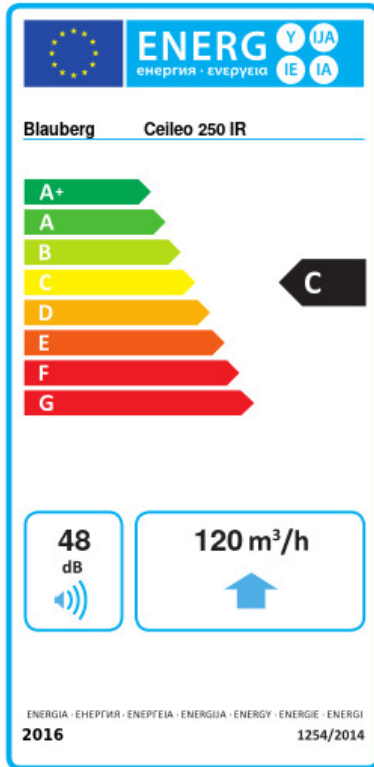

Ceileo 250 IR

Centrifugal extract low-noise and low-watt fans for ceiling mounting

- Maximum airflow: 270
- Sound pressure level LpA at 3 m: 30
- Impeller type: Centrifugal forward curved blades
- Casing material: Galvanized steel
- Backdraft protection: Backdraft damper
- Motion sensor
- Timer: Turn off timer

	Unit of measurement	Ceileo 250 IR			
Connected air duct size	mm	100/150			
Speed	-	2			
Phases	-	1			
Minimum supply voltage	V	230			
Maximum supply voltage	V	230			
Power supply frequency	Hz	50		60	
Rated power	W	23	39	25	50
Unit current	A	0.12	0.18	0.14	0.22
Maximum airflow	m ³ /h	170	260	160	270
rotation speed at 50hz	-	756	1122	732	1140
Sound pressure level LpA at 3 m	dB(A)	25	29	25	30
Weight	kg	5.3			
Ambient air temperature min	°C	1			
Ambient air temperature max	°C	40			
Ingress protection rating	-	IPX2			

Dimensions

$\varnothing D$	$\varnothing d$	L1	L2	A	B	C	E	H	h
148	98	100	45	330	258	260	395	188	18

Ecodesign

Trademark	Blaubeerg					
Model	Ceileo 250 IR					
Specific energy consumption (SEC) (kWh/(m ² /a))	Cold		Average		Warm	
	-52.4	A+	-25.3	C	-9.8	F
Type of ventilation unit	Unidirectional					
Type of drive installed	2-speed					
Type of heat recovery system	None					
Maximum flow rate (m ³ /h)	120					
Electric power input (W)	36					
Reference flow rate (m ³ /s)	0.037					
Reference pressure difference (Pa)	50					
Specific power input (SPI) (W/(m ³ /h))	0.159					
Control typology	Local demand control					
Maximum external leakage rates (%)	2.7					
Sound power level (dB(A))	48					
Declared typology	RVU UVU					
The annual electricity consumption (AEC) (kWh/a)	Cold		Average		Warm	
	119		119		119	
The annual heating saved (AHS) (kWh/a)	Cold		Average		Warm	
	5536		2830		1280	