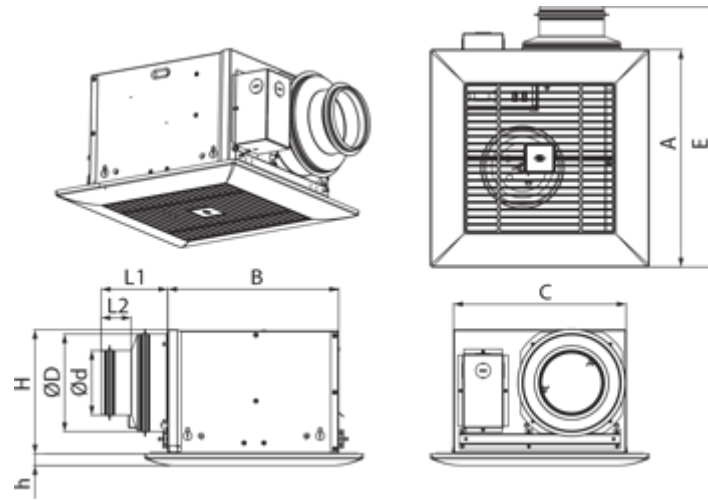

# Ceileo 250 IR

Centrifugal extract low-noise and low-watt fans for ceiling mounting

- Maximum airflow: 270
- Sound pressure level LpA at 3 m: 30
- Impeller type: Centrifugal forward curved blades
- Casing material: Galvanized steel
- Backdraft protection: Backdraft damper
- Motion sensor
- Timer: Turn off timer

	Unit of measurement	Ceileo 250 IR			
Connected air duct size	mm	150/100			
Speed	-	2			
Phases	-	1			
Minimum supply voltage	V	230			
Maximum supply voltage	V	230			
Power supply frequency	Hz	50		60	
Rated power	W	23	39	50	25
Unit current	A	0.12	0.18	0.22	0.14
Maximum airflow	m <sup>3</sup> /h	170	260	270	160
rotation speed at 50hz	-	756	1122	1140	732
Sound pressure level LpA at 3 m	dB(A)	25	29	30	25
Weight	kg	5.3			
Ambient air temperature min	°C	1			
Ambient air temperature max	°C	40			
Ingress protection rating	-	IPX2			

## Dimensions

$\varnothing D$	$\varnothing d$	L1	L2	A	B	C	E	H	h
148	98	100	45	330	258	260	395	188	18