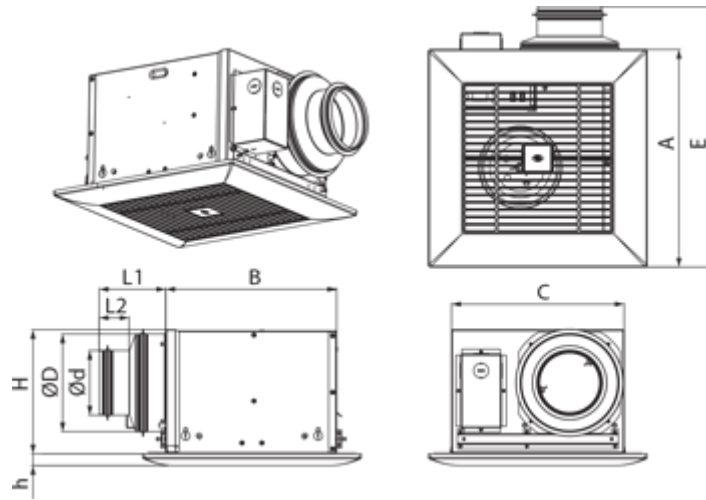

Ceileo 250 IR

Centrifugal extract low-noise and low-watt fans for ceiling mounting

- Maximum airflow: 270
- Sound pressure level LpA at 3 m: 30
- Impeller type: Centrifugal forward curved blades
- Casing material: Galvanized steel
- Backdraft protection: Backdraft damper
- Motion sensor
- Timer: Turn off timer

	Unit of measurement	Ceileo 250 IR			
Connected air duct size	mm	150/100			
Speed	-	2			
Phases	-	1			
Minimum supply voltage	V	230			
Maximum supply voltage	V	230			
Power supply frequency	Hz	50		60	
Rated power	W	23	39	50	25
Unit current	A	0.12	0.18	0.22	0.14
Maximum airflow	m ³ /h	170	260	270	160
rotation speed at 50hz	-	756	1122	1140	732
Sound pressure level LpA at 3 m	dB(A)	25	29	30	25
Weight	kg	5.3			
Ambient air temperature min	°C	1			
Ambient air temperature max	°C	40			
Ingress protection rating	-	IPX2			

Dimensions

$\varnothing D$	$\varnothing d$	L1	L2	A	B	C	E	H	h
148	98	100	45	330	258	260	395	188	18

Ecodesign

Trademark	Blauberg					
Model	Ceileo 250 IR					
Specific energy consumption (SEC) (kWh/(m ² /a))	Cold		Average		Warm	
	-52.4	A+	-25.3	C	-9.8	F
Type of ventilation unit	Unidirectional					
Type of drive installed	2-speed					
Type of heat recovery system	None					
Maximum flow rate (m ³ /h)	120					
Electric power input (W)	36					
Reference flow rate (m ³ /s)	0.037					
Reference pressure difference (Pa)	50					
Specific power input (SPI) (W/(m ³ /h))	0.159					
Control typology	Local demand control					
Maximum external leakage rates (%)	2.7					
Sound power level (dB(A))	48					
Declared typology	RVU UVU					
The annual electricity consumption (AEC) (kWh/a)	Cold		Average		Warm	
	119		119		119	
The annual heating saved (AHS) (kWh/a)	Cold		Average		Warm	
	5536		2830		1280	