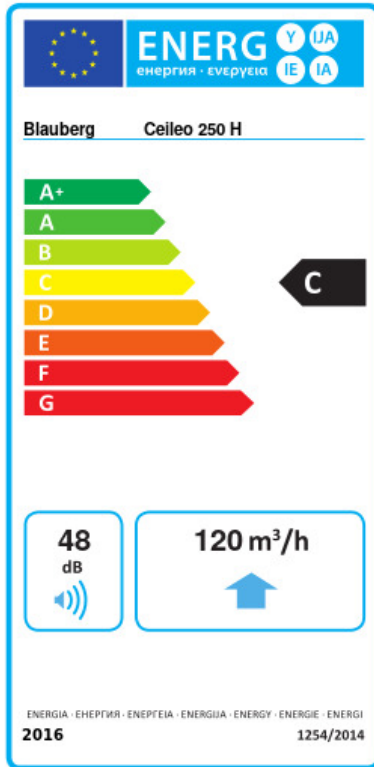

# Ceileo 250 H

Centrifugal extract low-noise and low-watt fans for ceiling mounting

- Maximum airflow: 270
- Sound pressure level LpA at 3 m: 30
- Impeller type: Centrifugal forward curved blades
- Casing material: Galvanized steel
- Backdraft protection: Backdraft damper
- Humidity sensor
- Timer: Turn off timer

	Unit of measurement	Ceileo 250 H			
Connected air duct size	mm	100/150			
Speed	-	2			
Phases	-	1			
Minimum supply voltage	V	230			
Maximum supply voltage	V	230			
Power supply frequency	Hz	50		60	
Rated power	W	23	39	25	50
Unit current	A	0.12	0.18	0.14	0.22
Maximum airflow	m <sup>3</sup> /h	170	260	160	270
rotation speed at 50hz	-	756	1122	732	1140
Sound pressure level LpA at 3 m	dB(A)	25	29	25	30
Weight	kg	5.3			
Ambient air temperature min	°C	1			
Ambient air temperature max	°C	40			
Ingress protection rating	-	IPX2			

## Ecodesign

Trademark	Blauberg					
Model	Ceileo 250 H					
Specific energy consumption (SEC) (kWh/(m <sup>2</sup> /a))	Cold		Average		Warm	
	-52.4	A+	-25.3	C	-9.8	F
Type of ventilation unit	Unidirectional					
Type of drive installed	2-speed					
Type of heat recovery system	None					
Maximum flow rate (m <sup>3</sup> /h)	120					
Electric power input (W)	36					
Reference flow rate (m <sup>3</sup> /s)	0.037					
Reference pressure difference (Pa)	50					
Specific power input (SPI) (W/(m <sup>3</sup> /h))	0.159					
Control typology	Local demand control					
Maximum external leakage rates (%)	2.7					
Sound power level (dB(A))	48					
Declared typology	RVU UVU					
The annual electricity consumption (AEC) (kWh/a)	Cold		Average		Warm	
	119		119		119	
The annual heating saved (AHS) (kWh/a)	Cold		Average		Warm	
	5536		2830		1280	