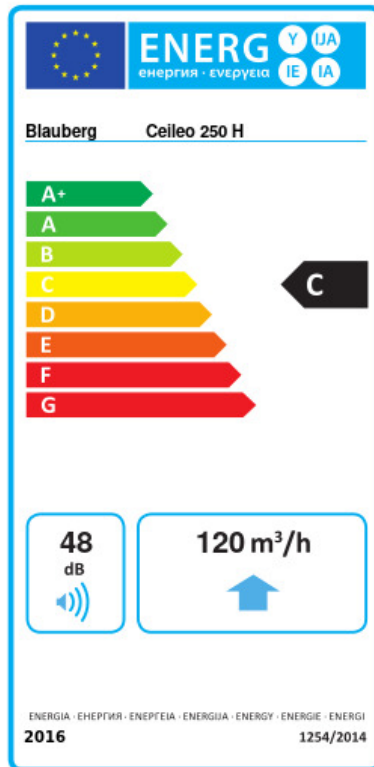

Ceileo 250 H

Centrifugal extract low-noise and low-watt fans for ceiling mounting

- Maximum airflow: 270
- Sound pressure level LpA at 3 m: 30
- Impeller type: Centrifugal forward curved blades
- Casing material: Galvanized steel
- Backdraft protection: Backdraft damper
- Humidity sensor
- Timer: Turn off timer

	Unit of measurement	Ceileo 250 H			
Connected air duct size	mm	150/100			
Speed	-	2			
Phases	-	1			
Minimum supply voltage	V	230			
Maximum supply voltage	V	230			
Power supply frequency	Hz	50		60	
Rated power	W	23	39	50	25
Unit current	A	0.12	0.18	0.22	0.14
Maximum airflow	m ³ /h	170	260	270	160
rotation speed at 50hz	-	756	1122	1140	732
Sound pressure level LpA at 3 m	dB(A)	25	29	30	25
Weight	kg	5.3			
Ambient air temperature min	°C	1			
Ambient air temperature max	°C	40			
Ingress protection rating	-	IPX2			

Dimensions

$\varnothing D$	$\varnothing d$	L1	L2	A	B	C	E	H	h
148	98	100	45	330	258	260	395	188	18

Ecodesign

Trademark	Blaubeerg					
Model	Ceileo 250 H					
Specific energy consumption (SEC) (kWh/(m ² /a))	Cold		Average		Warm	
	-52.4	A+	-25.3	C	-9.8	F
Type of ventilation unit	Unidirectional					
Type of drive installed	2-speed					
Type of heat recovery system	None					
Maximum flow rate (m ³ /h)	120					
Electric power input (W)	36					
Reference flow rate (m ³ /s)	0.037					
Reference pressure difference (Pa)	50					
Specific power input (SPI) (W/(m ³ /h))	0.159					
Control typology	Local demand control					
Maximum external leakage rates (%)	2.7					
Sound power level (dB(A))	48					
Declared typology	RVU UVU					
The annual electricity consumption (AEC) (kWh/a)	Cold		Average		Warm	
	119		119		119	
The annual heating saved (AHS) (kWh/a)	Cold		Average		Warm	
	5536		2830		1280	