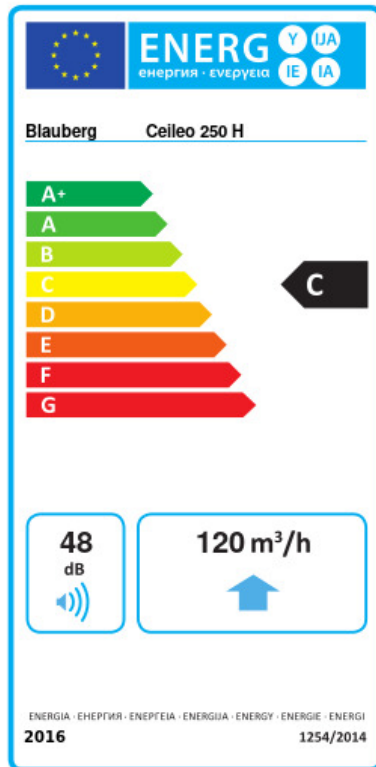

Ceileo 250 H

Centrifugal extract low-noise and low-watt fans for ceiling mounting

- Maximum airflow: 270
- Sound pressure level LpA at 3 m: 30
- Impeller type: Centrifugal forward curved blades
- Casing material: Galvanized steel
- Backdraft protection: Backdraft damper
- Humidity sensor
- Timer: Turn off timer

	Unit of measurement	Ceileo 250 H			
Connected air duct size	mm	100/150			
Speed	-	2			
Phases	-	1			
Minimum supply voltage	V	230			
Maximum supply voltage	V	230			
Power supply frequency	Hz	50		60	
Rated power	W	23	39	25	50
Unit current	A	0.12	0.18	0.14	0.22
Maximum airflow	m ³ /h	170	260	160	270
rotation speed at 50hz	-	756	1122	732	1140
Sound pressure level LpA at 3 m	dB(A)	25	29	25	30
Weight	kg	5.3			
Ambient air temperature min	°C	1			
Ambient air temperature max	°C	40			
Ingress protection rating	-	IPX2			

Dimensions

$\varnothing D$	$\varnothing d$	L1	L2	A	B	C	E	H	h
148	98	100	45	330	258	260	395	188	18

Ecodesign

Trademark	Blaubeerg					
Model	Ceileo 250 H					
Specific energy consumption (SEC) (kWh/(m ² /a))	Cold		Average		Warm	
	-52.4	A+	-25.3	C	-9.8	F
Type of ventilation unit	Unidirectional					
Type of drive installed	2-speed					
Type of heat recovery system	None					
Maximum flow rate (m ³ /h)	120					
Electric power input (W)	36					
Reference flow rate (m ³ /s)	0.037					
Reference pressure difference (Pa)	50					
Specific power input (SPI) (W/(m ³ /h))	0.159					
Control typology	Local demand control					
Maximum external leakage rates (%)	2.7					
Sound power level (dB(A))	48					
Declared typology	RVU UVU					
The annual electricity consumption (AEC) (kWh/a)	Cold		Average		Warm	
	119		119		119	
The annual heating saved (AHS) (kWh/a)	Cold		Average		Warm	
	5536		2830		1280	