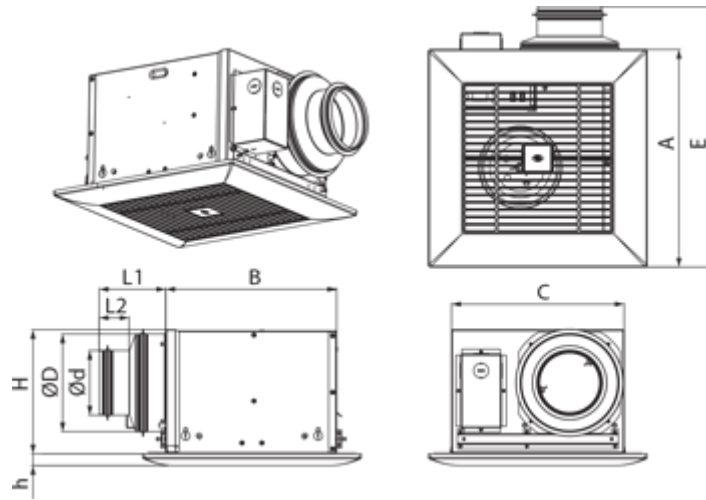

# Ceileo 250 H

Centrifugal extract low-noise and low-watt fans for ceiling mounting

- Maximum airflow: 270
- Sound pressure level LpA at 3 m: 30
- Impeller type: Centrifugal forward curved blades
- Casing material: Galvanized steel
- Backdraft protection: Backdraft damper
- Humidity sensor
- Timer: Turn off timer

	Unit of measurement	Ceileo 250 H			
Connected air duct size	mm	150/100			
Speed	-	2			
Phases	-	1			
Minimum supply voltage	V	230			
Maximum supply voltage	V	230			
Power supply frequency	Hz	50		60	
Rated power	W	23	39	50	25
Unit current	A	0.12	0.18	0.22	0.14
Maximum airflow	m <sup>3</sup> /h	170	260	270	160
rotation speed at 50hz	-	756	1122	1140	732
Sound pressure level LpA at 3 m	dB(A)	25	29	30	25
Weight	kg	5.3			
Ambient air temperature min	°C	1			
Ambient air temperature max	°C	40			
Ingress protection rating	-	IPX2			

## Dimensions

$\varnothing D$	$\varnothing d$	L1	L2	A	B	C	E	H	h
148	98	100	45	330	258	260	395	188	18