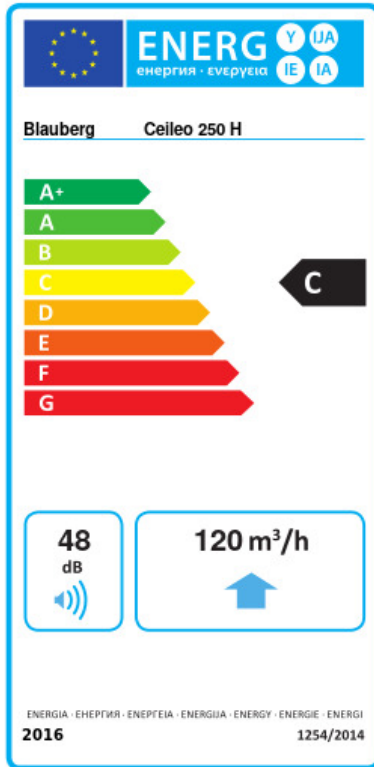

# Ceileo 250 H

Centrifugal extract low-noise and low-watt fans for ceiling mounting

- Maximum airflow: 270
- Sound pressure level LpA at 3 m: 30
- Impeller type: Centrifugal forward curved blades
- Casing material: Galvanized steel
- Backdraft protection: Backdraft damper
- Humidity sensor
- Timer: Turn off timer

	Unit of measurement	Ceileo 250 H			
Connected air duct size	mm	150/100			
Speed	-	2			
Phases	-	1			
Minimum supply voltage	V	230			
Maximum supply voltage	V	230			
Power supply frequency	Hz	50		60	
Rated power	W	23	39	50	25
Unit current	A	0.12	0.18	0.22	0.14
Maximum airflow	m <sup>3</sup> /h	170	260	270	160
rotation speed at 50hz	-	756	1122	1140	732
Sound pressure level LpA at 3 m	dB(A)	25	29	30	25
Weight	kg	5.3			
Ambient air temperature min	°C	1			
Ambient air temperature max	°C	40			
Ingress protection rating	-	IPX2			

## Ecodesign

Trademark	Blaubeerg					
Model	Ceileo 250 H					
Specific energy consumption (SEC) (kWh/(m <sup>2</sup> /a))	Cold		Average		Warm	
	-52.4	A+	-25.3	C	-9.8	F
Type of ventilation unit	Unidirectional					
Type of drive installed	2-speed					
Type of heat recovery system	None					
Maximum flow rate (m <sup>3</sup> /h)	120					
Electric power input (W)	36					
Reference flow rate (m <sup>3</sup> /s)	0.037					
Reference pressure difference (Pa)	50					
Specific power input (SPI) (W/(m <sup>3</sup> /h))	0.159					
Control typology	Local demand control					
Maximum external leakage rates (%)	2.7					
Sound power level (dB(A))	48					
Declared typology	RVU UVU					
The annual electricity consumption (AEC) (kWh/a)	Cold		Average		Warm	
	119		119		119	
The annual heating saved (AHS) (kWh/a)	Cold		Average		Warm	
	5536		2830		1280	