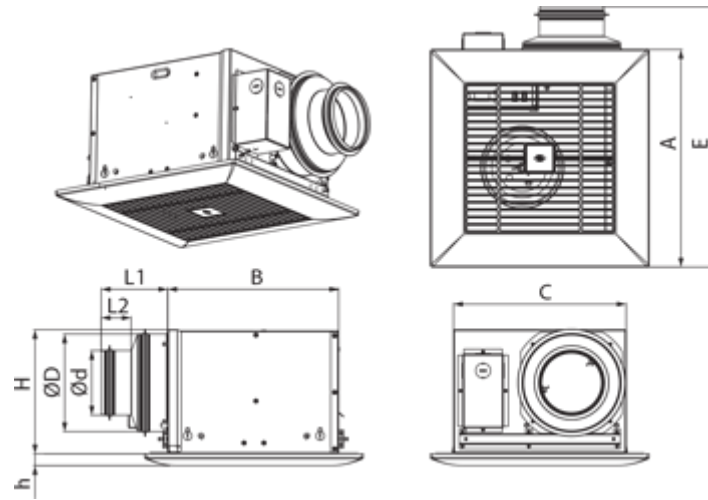

Ceileo 250 H

Centrifugal extract low-noise and low-watt fans for ceiling mounting

- Maximum airflow: 270
- Sound pressure level LpA at 3 m: 30
- Impeller type: Centrifugal forward curved blades
- Casing material: Galvanized steel
- Backdraft protection: Backdraft damper
- Humidity sensor
- Timer: Turn off timer

	Unit of measurement	Ceileo 250 H			
Connected air duct size	mm	100/150			
Speed	-	2			
Phases	-	1			
Minimum supply voltage	V	230			
Maximum supply voltage	V	230			
Power supply frequency	Hz	50		60	
Rated power	W	23	39	25	50
Unit current	A	0.12	0.18	0.14	0.22
Maximum airflow	m ³ /h	170	260	160	270
rotation speed at 50hz	-	756	1122	732	1140
Sound pressure level LpA at 3 m	dB(A)	25	29	25	30
Weight	kg	5.3			
Ambient air temperature min	°C	1			
Ambient air temperature max	°C	40			
Ingress protection rating	-	IPX2			

Dimensions

$\varnothing D$	$\varnothing d$	L1	L2	A	B	C	E	H	h
148	98	100	45	330	258	260	395	188	18

Ecodesign

Trademark	Blaubeerg					
Model	Ceileo 250 H					
Specific energy consumption (SEC) (kWh/(m ² /a))	Cold		Average		Warm	
	-52.4	A+	-25.3	C	-9.8	F
Type of ventilation unit	Unidirectional					
Type of drive installed	2-speed					
Type of heat recovery system	None					
Maximum flow rate (m ³ /h)	120					
Electric power input (W)	36					
Reference flow rate (m ³ /s)	0.037					
Reference pressure difference (Pa)	50					
Specific power input (SPI) (W/(m ³ /h))	0.159					
Control typology	Local demand control					
Maximum external leakage rates (%)	2.7					
Sound power level (dB(A))	48					
Declared typology	RVU UVU					
The annual electricity consumption (AEC) (kWh/a)	Cold		Average		Warm	
	119		119		119	
The annual heating saved (AHS) (kWh/a)	Cold		Average		Warm	
	5536		2830		1280	