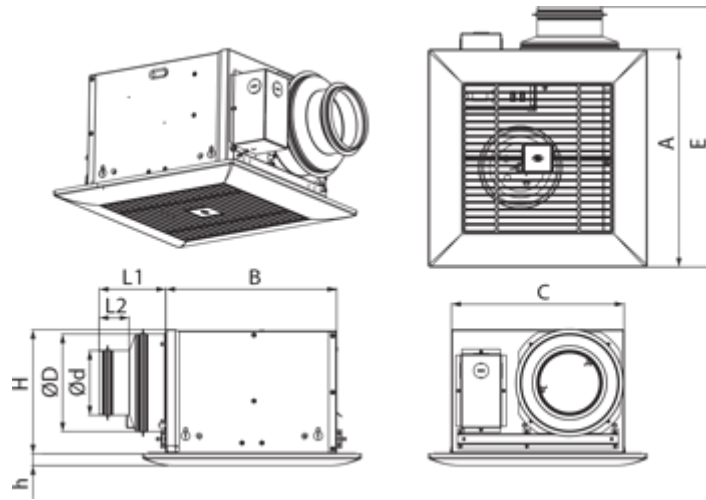

# Ceileo 250 H

Centrifugal extract low-noise and low-watt fans for ceiling mounting

- Maximum airflow: 270
- Sound pressure level LpA at 3 m: 30
- Impeller type: Centrifugal forward curved blades
- Casing material: Galvanized steel
- Backdraft protection: Backdraft damper
- Humidity sensor
- Timer: Turn off timer

	Unit of measurement	Ceileo 250 H			
Connected air duct size	mm	100/150			
Speed	-	2			
Phases	-	1			
Minimum supply voltage	V	230			
Maximum supply voltage	V	230			
Power supply frequency	Hz	50		60	
Rated power	W	23	39	25	50
Unit current	A	0.12	0.18	0.14	0.22
Maximum airflow	m <sup>3</sup> /h	170	260	160	270
rotation speed at 50hz	-	756	1122	732	1140
Sound pressure level LpA at 3 m	dB(A)	25	29	25	30
Weight	kg	5.3			
Ambient air temperature min	°C	1			
Ambient air temperature max	°C	40			
Ingress protection rating	-	IPX2			

## Dimensions

$\varnothing D$	$\varnothing d$	L1	L2	A	B	C	E	H	h
148	98	100	45	330	258	260	395	188	18