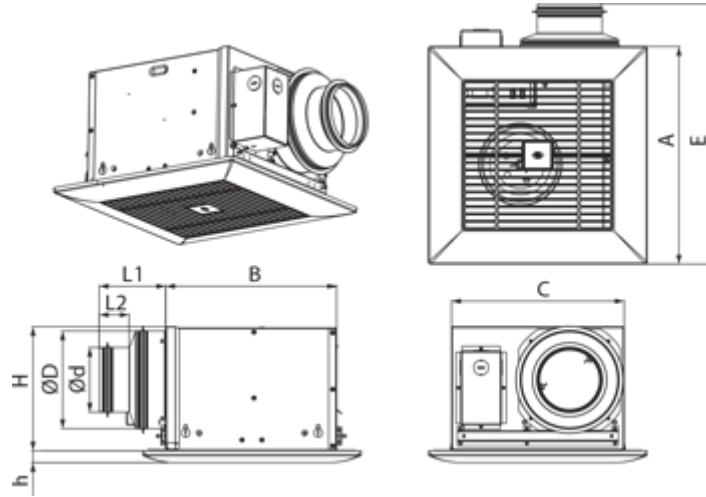

Ceileo 250 H

Centrifugal extract low-noise and low-watt fans for ceiling mounting

- Maximum airflow: 270
- Sound pressure level LpA at 3 m: 30
- Impeller type: Centrifugal forward curved blades
- Casing material: Galvanized steel
- Backdraft protection: Backdraft damper
- Humidity sensor
- Timer: Turn off timer

	Unit of measurement	Ceileo 250 H			
Connected air duct size	mm	150/100			
Speed	-	2			
Phases	-	1			
Minimum supply voltage	V	230			
Maximum supply voltage	V	230			
Power supply frequency	Hz	50		60	
Rated power	W	23	39	50	25
Unit current	A	0.12	0.18	0.22	0.14
Maximum airflow	m ³ /h	170	260	270	160
rotation speed at 50hz	-	756	1122	1140	732
Sound pressure level LpA at 3 m	dB(A)	25	29	30	25
Weight	kg	5.3			
Ambient air temperature min	°C	1			
Ambient air temperature max	°C	40			
Ingress protection rating	-	IPX2			

Dimensions

$\varnothing D$	$\varnothing d$	L1	L2	A	B	C	E	H	h
148	98	100	45	330	258	260	395	188	18

Ecodesign

Trademark	Blaubeerg					
Model	Ceileo 250 H					
Specific energy consumption (SEC) (kWh/(m ² /a))	Cold		Average		Warm	
	-52.4	A+	-25.3	C	-9.8	F
Type of ventilation unit	Unidirectional					
Type of drive installed	2-speed					
Type of heat recovery system	None					
Maximum flow rate (m ³ /h)	120					
Electric power input (W)	36					
Reference flow rate (m ³ /s)	0.037					
Reference pressure difference (Pa)	50					
Specific power input (SPI) (W/(m ³ /h))	0.159					
Control typology	Local demand control					
Maximum external leakage rates (%)	2.7					
Sound power level (dB(A))	48					
Declared typology	RVU UVU					
The annual electricity consumption (AEC) (kWh/a)	Cold		Average		Warm	
	119		119		119	
The annual heating saved (AHS) (kWh/a)	Cold		Average		Warm	
	5536		2830		1280	