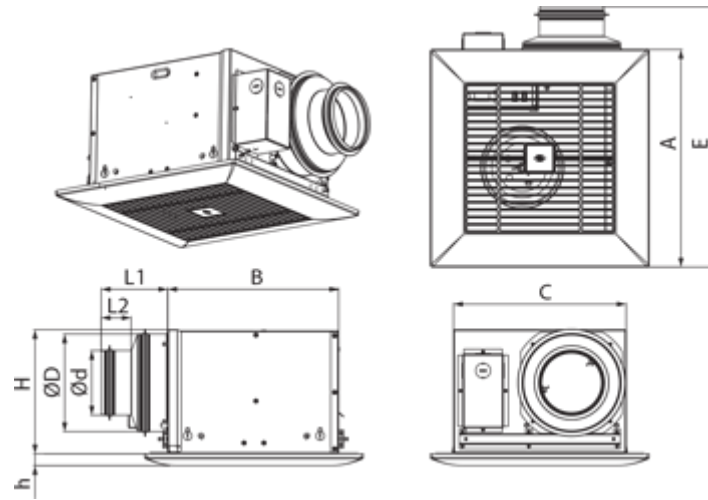

# Ceileo 250

Centrifugal extract low-noise and low-watt fans for ceiling mounting

- Maximum airflow: 270
- Sound pressure level LpA at 3 m: 30
- Impeller type: Centrifugal forward curved blades
- Casing material: Galvanized steel
- Backdraft protection: Backdraft damper

	Unit of measurement	Ceileo 250			
Connected air duct size	mm	100/150			
Speed	-	2			
Phases	-	1			
Minimum supply voltage	V	230			
Maximum supply voltage	V	230			
Power supply frequency	Hz	50		60	
Rated power	W	23	39	25	50
Unit current	A	0.12	0.18	0.14	0.22
Maximum airflow	m <sup>3</sup> /h	170	260	160	270
rotation speed at 50hz	-	759	1122	732	1140
Sound pressure level LpA at 3 m	dB(A)	25	29	25	30
Weight	kg	5.3			
Ambient air temperature min	°C	1			
Ambient air temperature max	°C	40			
Ingress protection rating	-	IPX2			

## Dimensions

$\varnothing D$	$\varnothing d$	L1	L2	A	B	C	E	H	h
148	98	100	45	330	258	260	395	188	18