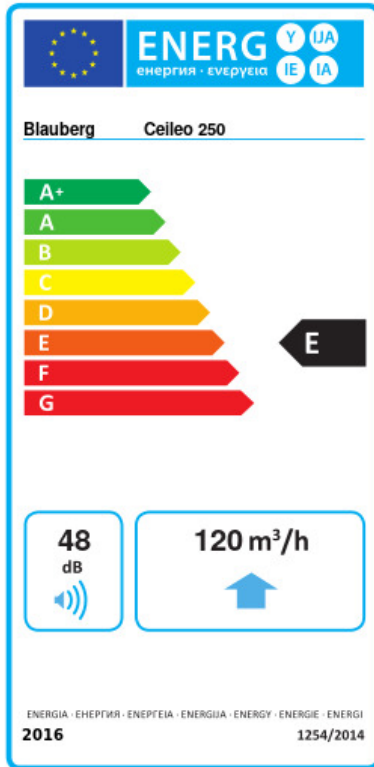

# Ceileo 250

Centrifugal extract low-noise and low-watt fans for ceiling mounting

- Maximum airflow: 270
- Sound pressure level LpA at 3 m: 30
- Impeller type: Centrifugal forward curved blades
- Casing material: Galvanized steel
- Backdraft protection: Backdraft damper

	Unit of measurement	Ceileo 250			
Connected air duct size	mm	100/150			
Speed	-	2			
Phases	-	1			
Minimum supply voltage	V	230			
Maximum supply voltage	V	230			
Power supply frequency	Hz	50		60	
Rated power	W	23	39	25	50
Unit current	A	0.12	0.18	0.14	0.22
Maximum airflow	m <sup>3</sup> /h	170	260	160	270
rotation speed at 50hz	-	759	1122	732	1140
Sound pressure level LpA at 3 m	dB(A)	25	29	25	30
Weight	kg	5.3			
Ambient air temperature min	°C	1			
Ambient air temperature max	°C	40			
Ingress protection rating	-	IPX2			

## Ecodesign

Trademark	Blaubeerg		
Model	Ceileo 250		
Specific energy consumption (SEC) (kWh/(m <sup>2</sup> /a))	Cold	Average	Warm
	-28.6	B	-12.2 E -2.8 F
Type of ventilation unit	Unidirectional		
Type of drive installed	2-speed		
Type of heat recovery system	None		
Maximum flow rate (m <sup>3</sup> /h)	120		
Electric power input (W)	36		
Reference flow rate (m <sup>3</sup> /s)	0.037		
Reference pressure difference (Pa)	50		
Specific power input (SPI) (W/(m <sup>3</sup> /h))	0.159		
Control typology	Manual control		
Maximum external leakage rates (%)	2.7		
Sound power level (dB(A))	48		
Declared typology	RVU UVU		
The annual electricity consumption (AEC) (kWh/a)	Cold	Average	Warm
	199	199	199
The annual heating saved (AHS) (kWh/a)	Cold	Average	Warm
	3355	1715	776