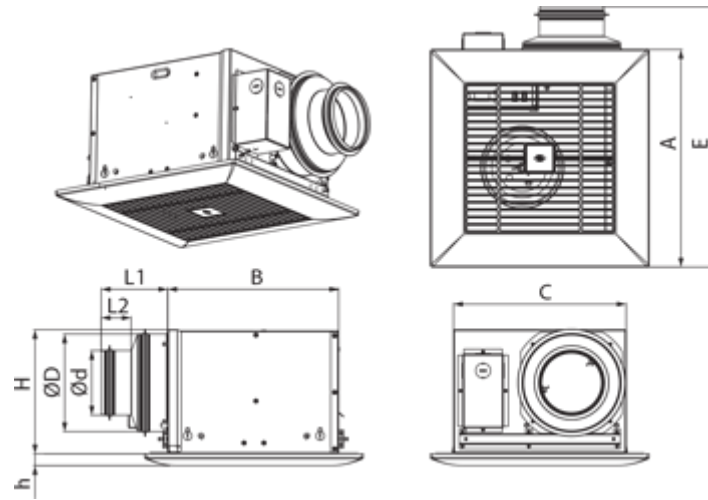

Ceileo 200 T

Centrifugal extract low-noise and low-watt fans for ceiling mounting

- Maximum airflow: 225
- Sound pressure level LpA at 3 m: 28
- Impeller type: Centrifugal forward curved blades
- Casing material: Galvanized steel
- Backdraft protection: Backdraft damper
- Timer: Turn off timer

	Unit of measurement	Ceileo 200 T			
Connected air duct size	mm	150/100			
Speed	-	2			
Phases	-	1			
Minimum supply voltage	V	230			
Maximum supply voltage	V	230			
Power supply frequency	Hz	50		60	
Rated power	W	20	29	34	21
Unit current	A	0.1	0.13	0.15	0.11
Maximum airflow	m ³ /h	130	210	225	130
rotation speed at 50hz	-	714	1026	936	588
Sound pressure level LpA at 3 m	dB(A)	24	27	28	24
Weight	kg	5.3			
Ambient air temperature min	°C	1			
Ambient air temperature max	°C	40			
Ingress protection rating	-	IPX2			

Dimensions

$\varnothing D$	$\varnothing d$	L1	L2	A	B	C	E	H	h
148	98	100	45	330	258	260	395	188	18

Ecodesign

Trademark	Blauberg					
Model	Ceileo 200 T					
Specific energy consumption (SEC) (kWh/(m ² /a))	Cold		Average		Warm	
	-30.4	B	-12.5	E	-2.2	F
Type of ventilation unit	Unidirectional					
Type of drive installed	2-speed					
Type of heat recovery system	None					
Maximum flow rate (m ³ /h)	64					
Electric power input (W)	25.5					
Reference flow rate (m ³ /s)	0.024					
Reference pressure difference (Pa)	50					
Specific power input (SPI) (W/(m ³ /h))	0.212					
Control typology	Clock control					
Maximum external leakage rates (%)	2.7					
Sound power level (dB(A))	45					
Declared typology	RVU UVU					
The annual electricity consumption (AEC) (kWh/a)	Cold		Average		Warm	
	249		249		249	
The annual heating saved (AHS) (kWh/a)	Cold		Average		Warm	
	3667		1874		848	