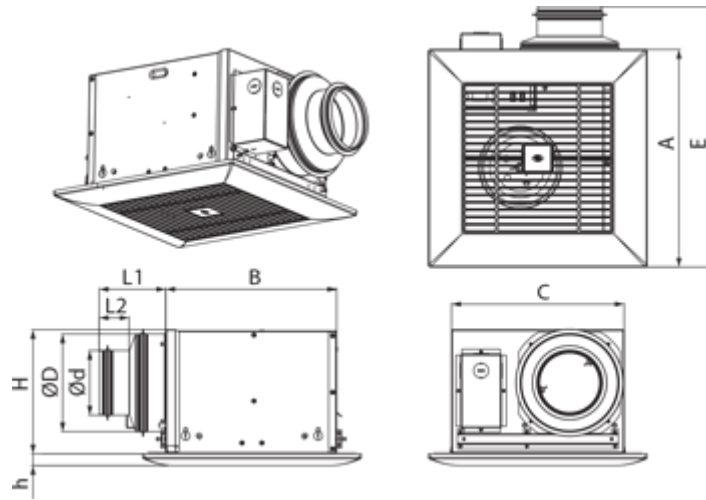

Ceileo 200 T

Centrifugal extract low-noise and low-watt fans for ceiling mounting

- Maximum airflow: 225
- Sound pressure level LpA at 3 m: 28
- Impeller type: Centrifugal forward curved blades
- Casing material: Galvanized steel
- Backdraft protection: Backdraft damper
- Timer: Turn off timer

	Unit of measurement	Ceileo 200 T			
Connected air duct size	mm	100/150			
Speed	-	2			
Phases	-	1			
Minimum supply voltage	V	230			
Maximum supply voltage	V	230			
Power supply frequency	Hz	50		60	
Rated power	W	20	29	21	34
Unit current	A	0.1	0.13	0.11	0.15
Maximum airflow	m ³ /h	130	210	130	225
rotation speed at 50hz	-	714	1026	588	936
Sound pressure level LpA at 3 m	dB(A)	24	27	24	28
Weight	kg	5.3			
Ambient air temperature min	°C	1			
Ambient air temperature max	°C	40			
Ingress protection rating	-	IPX2			

Dimensions

$\varnothing D$	$\varnothing d$	L1	L2	A	B	C	E	H	h
148	98	100	45	330	258	260	395	188	18

Ecodesign

Trademark	Blauberg					
Model	Ceileo 200 T					
Specific energy consumption (SEC) (kWh/(m ² /a))	Cold		Average		Warm	
	-30.4	B	-12.5	E	-2.2	F
Type of ventilation unit	Unidirectional					
Type of drive installed	2-speed					
Type of heat recovery system	None					
Maximum flow rate (m ³ /h)	64					
Electric power input (W)	25.5					
Reference flow rate (m ³ /s)	0.024					
Reference pressure difference (Pa)	50					
Specific power input (SPI) (W/(m ³ /h))	0.212					
Control typology	Clock control					
Maximum external leakage rates (%)	2.7					
Sound power level (dB(A))	45					
Declared typology	RVU UVU					
The annual electricity consumption (AEC) (kWh/a)	Cold		Average		Warm	
	249		249		249	
The annual heating saved (AHS) (kWh/a)	Cold		Average		Warm	
	3667		1874		848	