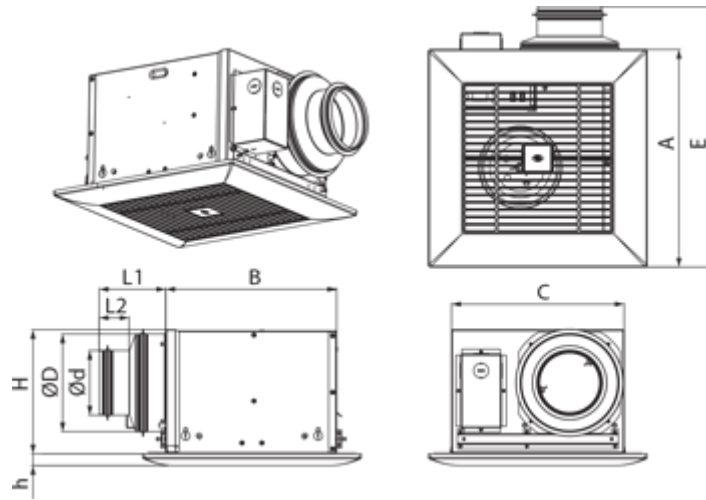

Ceileo 200 T

Centrifugal extract low-noise and low-watt fans for ceiling mounting

- Maximum airflow: 225
- Sound pressure level LpA at 3 m: 28
- Impeller type: Centrifugal forward curved blades
- Casing material: Galvanized steel
- Backdraft protection: Backdraft damper
- Timer: Turn off timer

	Unit of measurement	Ceileo 200 T			
Connected air duct size	mm	150/100			
Speed	-	2			
Phases	-	1			
Minimum supply voltage	V	230			
Maximum supply voltage	V	230			
Power supply frequency	Hz	50		60	
Rated power	W	20	29	34	21
Unit current	A	0.1	0.13	0.15	0.11
Maximum airflow	m ³ /h	130	210	225	130
rotation speed at 50hz	-	714	1026	936	588
Sound pressure level LpA at 3 m	dB(A)	24	27	28	24
Weight	kg	5.3			
Ambient air temperature min	°C	1			
Ambient air temperature max	°C	40			
Ingress protection rating	-	IPX2			

Dimensions

$\varnothing D$	$\varnothing d$	L1	L2	A	B	C	E	H	h
148	98	100	45	330	258	260	395	188	18

Ecodesign

Trademark	Blauberg					
Model	Ceileo 200 T					
Specific energy consumption (SEC) (kWh/(m ² /a))	Cold		Average		Warm	
	-30.4	B	-12.5	E	-2.2	F
Type of ventilation unit	Unidirectional					
Type of drive installed	2-speed					
Type of heat recovery system	None					
Maximum flow rate (m ³ /h)	64					
Electric power input (W)	25.5					
Reference flow rate (m ³ /s)	0.024					
Reference pressure difference (Pa)	50					
Specific power input (SPI) (W/(m ³ /h))	0.212					
Control typology	Clock control					
Maximum external leakage rates (%)	2.7					
Sound power level (dB(A))	45					
Declared typology	RVU UVU					
The annual electricity consumption (AEC) (kWh/a)	Cold		Average		Warm	
	249		249		249	
The annual heating saved (AHS) (kWh/a)	Cold		Average		Warm	
	3667		1874		848	