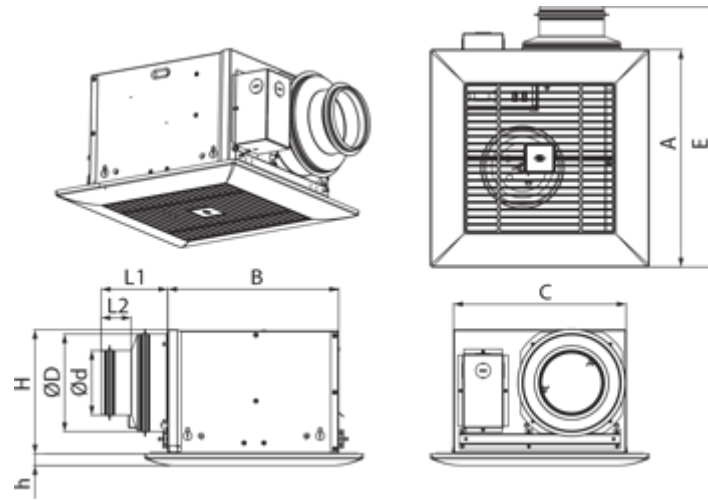

Ceileo 200 T

Centrifugal extract low-noise and low-watt fans for ceiling mounting

- Maximum airflow: 225
- Sound pressure level LpA at 3 m: 28
- Impeller type: Centrifugal forward curved blades
- Casing material: Galvanized steel
- Backdraft protection: Backdraft damper
- Timer: Turn off timer

	Unit of measurement	Ceileo 200 T			
Connected air duct size	mm	100/150			
Speed	-	2			
Phases	-	1			
Minimum supply voltage	V	230			
Maximum supply voltage	V	230			
Power supply frequency	Hz	50		60	
Rated power	W	20	29	21	34
Unit current	A	0.1	0.13	0.11	0.15
Maximum airflow	m ³ /h	130	210	130	225
rotation speed at 50hz	-	714	1026	588	936
Sound pressure level LpA at 3 m	dB(A)	24	27	24	28
Weight	kg	5.3			
Ambient air temperature min	°C	1			
Ambient air temperature max	°C	40			
Ingress protection rating	-	IPX2			

Dimensions

$\varnothing D$	$\varnothing d$	L1	L2	A	B	C	E	H	h
148	98	100	45	330	258	260	395	188	18

Ecodesign

Trademark	Blauberg					
Model	Ceileo 200 T					
Specific energy consumption (SEC) (kWh/(m ² /a))	Cold		Average		Warm	
	-30.4	B	-12.5	E	-2.2	F
Type of ventilation unit	Unidirectional					
Type of drive installed	2-speed					
Type of heat recovery system	None					
Maximum flow rate (m ³ /h)	64					
Electric power input (W)	25.5					
Reference flow rate (m ³ /s)	0.024					
Reference pressure difference (Pa)	50					
Specific power input (SPI) (W/(m ³ /h))	0.212					
Control typology	Clock control					
Maximum external leakage rates (%)	2.7					
Sound power level (dB(A))	45					
Declared typology	RVU UVU					
The annual electricity consumption (AEC) (kWh/a)	Cold		Average		Warm	
	249		249		249	
The annual heating saved (AHS) (kWh/a)	Cold		Average		Warm	
	3667		1874		848	