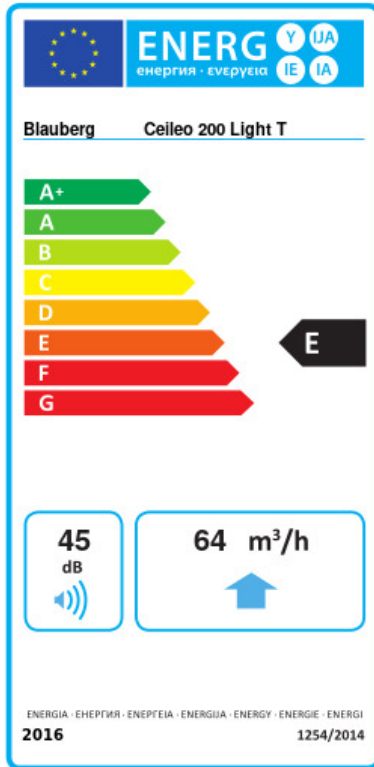

Ceileo 200 Light T

Centrifugal extract low-noise and low-watt fans for ceiling mounting

- Maximum airflow: 225
- Sound pressure level LpA at 3 m: 28
- Lighting
- Impeller type: Centrifugal forward curved blades
- Casing material: Galvanized steel
- Backdraft protection: Backdraft damper
- Timer: Turn off timer

	Unit of measurement	Ceileo 200 Light T			
Connected air duct size	mm	150/100			
Speed	-	2			
Phases	-	1			
Minimum supply voltage	V	230			
Maximum supply voltage	V	230			
Power supply frequency	Hz	50		60	
Rated power	W	20	29	34	21
Unit current	A	0.1	0.13	0.15	0.11
Maximum airflow	m ³ /h	130	210	225	130
rotation speed at 50hz	-	714	1026	936	588
Sound pressure level LpA at 3 m	dB(A)	24	27	28	24
Weight	kg	6.4			
Ambient air temperature min	°C	1			
Ambient air temperature max	°C	40			
Ingress protection rating	-	IPX2			

Dimensions

$\varnothing D$	$\varnothing d$	L1	L2	A	B	C	E	H	h	a	b
148	98	100	45	330	258	260	395	188	62	208	123

Ecodesign

Trademark	Blauberg					
Model	Ceileo 200 Light T					
Specific energy consumption (SEC) (kWh/(m ² /a))	Cold		Average		Warm	
	-30.4	B	-12.5	E	-2.2	F
Type of ventilation unit	Unidirectional					
Type of drive installed	2-speed					
Type of heat recovery system	None					
Maximum flow rate (m ³ /h)	64					
Electric power input (W)	25.5					
Reference flow rate (m ³ /s)	0.024					
Reference pressure difference (Pa)	50					
Specific power input (SPI) (W/(m ³ /h))	0.212					
Control typology	Clock control					
Maximum external leakage rates (%)	2.7					
Sound power level (dB(A))	45					
Declared typology	RVU UVU					
The annual electricity consumption (AEC) (kWh/a)	Cold		Average		Warm	
	249		249		249	
The annual heating saved (AHS) (kWh/a)	Cold		Average		Warm	
	3667		1874		848	