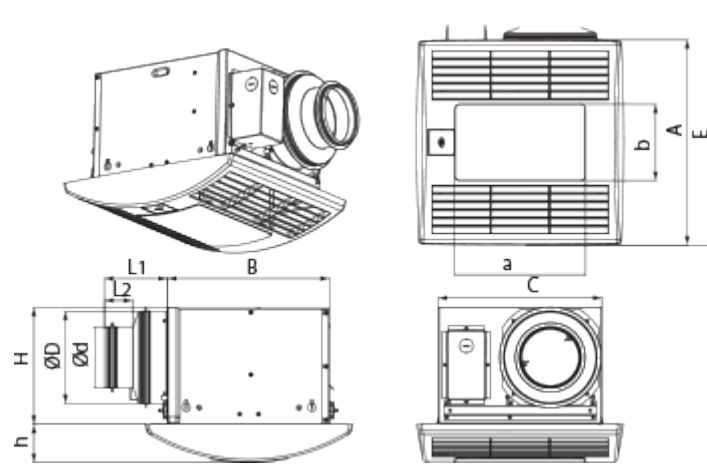

Ceileo 200 Light T

Centrifugal extract low-noise and low-watt fans for ceiling mounting

- Maximum airflow: 225
- Sound pressure level LpA at 3 m: 28
- Lighting
- Impeller type: Centrifugal forward curved blades
- Casing material: Galvanized steel
- Backdraft protection: Backdraft damper
- Timer: Turn off timer

	Unit of measurement	Ceileo 200 Light T			
Connected air duct size	mm	150/100			
Speed	-	2			
Phases	-	1			
Minimum supply voltage	V	230			
Maximum supply voltage	V	230			
Power supply frequency	Hz	50		60	
Rated power	W	20	29	34	21
Unit current	A	0.1	0.13	0.15	0.11
Maximum airflow	m ³ /h	130	210	225	130
rotation speed at 50hz	-	714	1026	936	588
Sound pressure level LpA at 3 m	dB(A)	24	27	28	24
Weight	kg	6.4			
Ambient air temperature min	°C	1			
Ambient air temperature max	°C	40			
Ingress protection rating	-	IPX2			

Dimensions

$\varnothing D$	$\varnothing d$	L1	L2	A	B	C	E	H	h	a	b
148	98	100	45	330	258	260	395	188	62	208	123

Ecodesign

Trademark	Blauberg					
Model	Ceileo 200 Light T					
Specific energy consumption (SEC) (kWh/(m ² /a))	Cold		Average		Warm	
	-30.4	B	-12.5	E	-2.2	F
Type of ventilation unit	Unidirectional					
Type of drive installed	2-speed					
Type of heat recovery system	None					
Maximum flow rate (m ³ /h)	64					
Electric power input (W)	25.5					
Reference flow rate (m ³ /s)	0.024					
Reference pressure difference (Pa)	50					
Specific power input (SPI) (W/(m ³ /h))	0.212					
Control typology	Clock control					
Maximum external leakage rates (%)	2.7					
Sound power level (dB(A))	45					
Declared typology	RVU UVU					
The annual electricity consumption (AEC) (kWh/a)	Cold		Average		Warm	
	249		249		249	
The annual heating saved (AHS) (kWh/a)	Cold		Average		Warm	
	3667		1874		848	