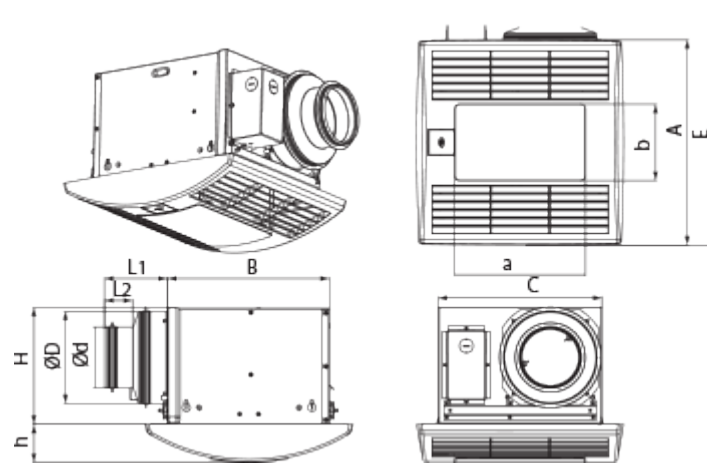

Ceileo 200 Light IR

Centrifugal extract low-noise and low-watt fans for ceiling mounting

- Maximum airflow: 225
- Sound pressure level LpA at 3 m: 28
- Lighting
- Impeller type: Centrifugal forward curved blades
- Casing material: Plastic
- Backdraft protection: Backdraft damper
- Motion sensor
- Timer: Turn off timer

	Unit of measurement	Ceileo 200 Light IR			
Connected air duct size	mm	150/100			
Speed	-	2			
Phases	-	1			
Minimum supply voltage	V	230			
Maximum supply voltage	V	230			
Power supply frequency	Hz	50		60	
Rated power	W	20	29	34	21
Unit current	A	0.1	0.13	0.15	0.11
Maximum airflow	m ³ /h	130	210	225	130
rotation speed at 50hz	-	714	1026	936	588
Sound pressure level LpA at 3 m	dB(A)	24	27	28	24
Weight	kg	6.4			
Ambient air temperature min	°C	1			
Ambient air temperature max	°C	40			
Ingress protection rating	-	IPX2			

Dimensions

$\varnothing D$	$\varnothing d$	L1	L2	A	B	C	E	H	h	a	b
148	98	100	45	330	258	260	395	188	62	208	123

Ecodesign

Trademark	Blauberg					
Model	Ceileo 200 Light IR					
Specific energy consumption (SEC) (kWh/(m ² /a))	Cold		Average		Warm	
	-51.4	A+	-24.3	C	-8.8	F
Type of ventilation unit	Unidirectional					
Type of drive installed	2-speed					
Type of heat recovery system	None					
Maximum flow rate (m ³ /h)	64					
Electric power input (W)	25.5					
Reference flow rate (m ³ /s)	0.024					
Reference pressure difference (Pa)	50					
Specific power input (SPI) (W/(m ³ /h))	0.212					
Control typology	Local demand control					
Maximum external leakage rates (%)	2.7					
Sound power level (dB(A))	45					
Declared typology	RVU UVU					
The annual electricity consumption (AEC) (kWh/a)	Cold		Average		Warm	
	158		158		158	
The annual heating saved (AHS) (kWh/a)	Cold		Average		Warm	
	5536		2830		1280	