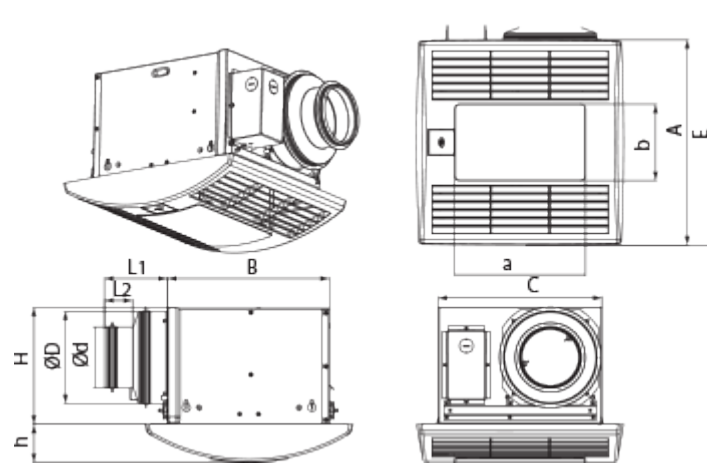

Ceileo 200 Light IR

Centrifugal extract low-noise and low-watt fans for ceiling mounting

- Maximum airflow: 225
- Sound pressure level LpA at 3 m: 28
- Lighting
- Impeller type: Centrifugal forward curved blades
- Casing material: Plastic
- Backdraft protection: Backdraft damper
- Motion sensor
- Timer: Turn off timer

	Unit of measurement	Ceileo 200 Light IR			
Connected air duct size	mm	100/150			
Speed	-	2			
Phases	-	1			
Minimum supply voltage	V	230			
Maximum supply voltage	V	230			
Power supply frequency	Hz	50		60	
Rated power	W	20	29	21	34
Unit current	A	0.1	0.13	0.11	0.15
Maximum airflow	m ³ /h	130	210	130	225
rotation speed at 50hz	-	714	1026	588	936
Sound pressure level LpA at 3 m	dB(A)	24	27	24	28
Weight	kg	6.4			
Ambient air temperature min	°C	1			
Ambient air temperature max	°C	40			
Ingress protection rating	-	IPX2			

Dimensions

$\varnothing D$	$\varnothing d$	L1	L2	A	B	C	E	H	h	a	b
148	98	100	45	330	258	260	395	188	62	208	123

Ecodesign

Trademark	Blauberg					
Model	Ceileo 200 Light IR					
Specific energy consumption (SEC) (kWh/(m ² /a))	Cold		Average		Warm	
	-51.4	A+	-24.3	C	-8.8	F
Type of ventilation unit	Unidirectional					
Type of drive installed	2-speed					
Type of heat recovery system	None					
Maximum flow rate (m ³ /h)	64					
Electric power input (W)	25.5					
Reference flow rate (m ³ /s)	0.024					
Reference pressure difference (Pa)	50					
Specific power input (SPI) (W/(m ³ /h))	0.212					
Control typology	Local demand control					
Maximum external leakage rates (%)	2.7					
Sound power level (dB(A))	45					
Declared typology	RVU UVU					
The annual electricity consumption (AEC) (kWh/a)	Cold		Average		Warm	
	158		158		158	
The annual heating saved (AHS) (kWh/a)	Cold		Average		Warm	
	5536		2830		1280	