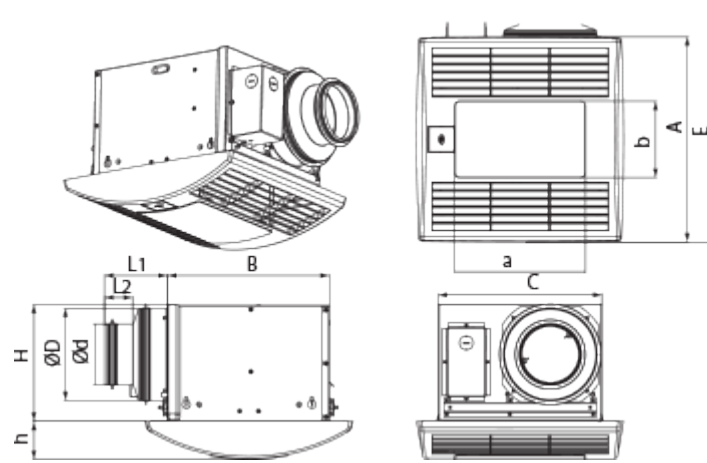

Ceileo 200 Light IR

Centrifugal extract low-noise and low-watt fans for ceiling mounting

- Maximum airflow: 225
- Sound pressure level LpA at 3 m: 28
- Lighting
- Impeller type: Centrifugal forward curved blades
- Casing material: Plastic
- Backdraft protection: Backdraft damper
- Motion sensor
- Timer: Turn off timer

	Unit of measurement	Ceileo 200 Light IR			
Connected air duct size	mm	100/150			
Speed	-	2			
Phases	-	1			
Minimum supply voltage	V	230			
Maximum supply voltage	V	230			
Power supply frequency	Hz	50		60	
Rated power	W	20	29	21	34
Unit current	A	0.1	0.13	0.11	0.15
Maximum airflow	m ³ /h	130	210	130	225
rotation speed at 50hz	-	714	1026	588	936
Sound pressure level LpA at 3 m	dB(A)	24	27	24	28
Weight	kg	6.4			
Ambient air temperature min	°C	1			
Ambient air temperature max	°C	40			
Ingress protection rating	-	IPX2			

Dimensions

$\varnothing D$	$\varnothing d$	L1	L2	A	B	C	E	H	h	a	b
148	98	100	45	330	258	260	395	188	62	208	123

Ecodesign

Trademark	Blauberg					
Model	Ceileo 200 Light IR					
Specific energy consumption (SEC) (kWh/(m ² /a))	Cold		Average		Warm	
	-51.4	A+	-24.3	C	-8.8	F
Type of ventilation unit	Unidirectional					
Type of drive installed	2-speed					
Type of heat recovery system	None					
Maximum flow rate (m ³ /h)	64					
Electric power input (W)	25.5					
Reference flow rate (m ³ /s)	0.024					
Reference pressure difference (Pa)	50					
Specific power input (SPI) (W/(m ³ /h))	0.212					
Control typology	Local demand control					
Maximum external leakage rates (%)	2.7					
Sound power level (dB(A))	45					
Declared typology	RVU UVU					
The annual electricity consumption (AEC) (kWh/a)	Cold		Average		Warm	
	158		158		158	
The annual heating saved (AHS) (kWh/a)	Cold		Average		Warm	
	5536		2830		1280	