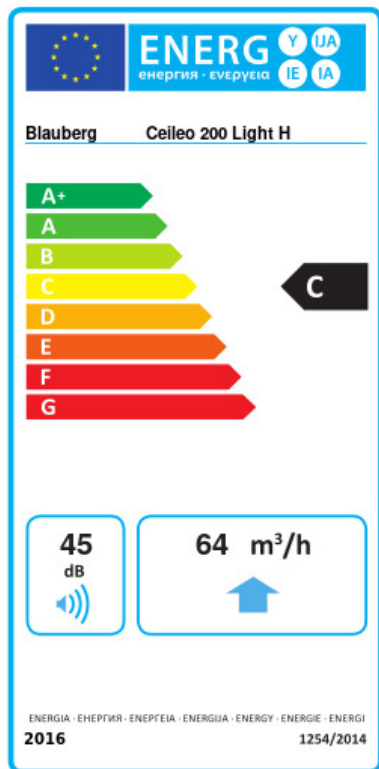

Ceileo 200 Light H

Centrifugal extract low-noise and low-watt fans for ceiling mounting

- Maximum airflow: 225
- Sound pressure level LpA at 3 m: 28
- Lighting
- Impeller type: Centrifugal forward curved blades
- Casing material: Plastic
- Backdraft protection: Backdraft damper
- Humidity sensor
- Timer: Turn off timer

	Unit of measurement	Ceileo 200 Light H			
Connected air duct size	mm	100/150			
Speed	-	2			
Phases	-	1			
Minimum supply voltage	V	230			
Maximum supply voltage	V	230			
Power supply frequency	Hz	50		60	
Rated power	W	20	29	21	34
Unit current	A	0.1	0.13	0.11	0.15
Maximum airflow	m ³ /h	130	210	130	225
rotation speed at 50hz	-	714	1026	588	936
Sound pressure level LpA at 3 m	dB(A)	24	27	24	28
Weight	kg	6.4			
Ambient air temperature min	°C	1			
Ambient air temperature max	°C	40			
Ingress protection rating	-	IPX2			

Dimensions

$\varnothing D$	$\varnothing d$	L1	L2	A	B	C	E	H	h	a	b
148	98	100	45	330	258	260	395	188	62	208	123

Ecodesign

Trademark	Blauberg					
Model	Ceileo 200 Light H					
Specific energy consumption (SEC) (kWh/(m ² /a))	Cold		Average		Warm	
	-51.4	A+	-24.3	C	-8.8	F
Type of ventilation unit	Unidirectional					
Type of drive installed	2-speed					
Type of heat recovery system	None					
Maximum flow rate (m ³ /h)	64					
Electric power input (W)	25.5					
Reference flow rate (m ³ /s)	0.024					
Reference pressure difference (Pa)	50					
Specific power input (SPI) (W/(m ³ /h))	0.212					
Control typology	Local demand control					
Maximum external leakage rates (%)	2.7					
Sound power level (dB(A))	45					
Declared typology	RVU UVU					
The annual electricity consumption (AEC) (kWh/a)	Cold		Average		Warm	
	158		158		158	
The annual heating saved (AHS) (kWh/a)	Cold		Average		Warm	
	5536		2830		1280	