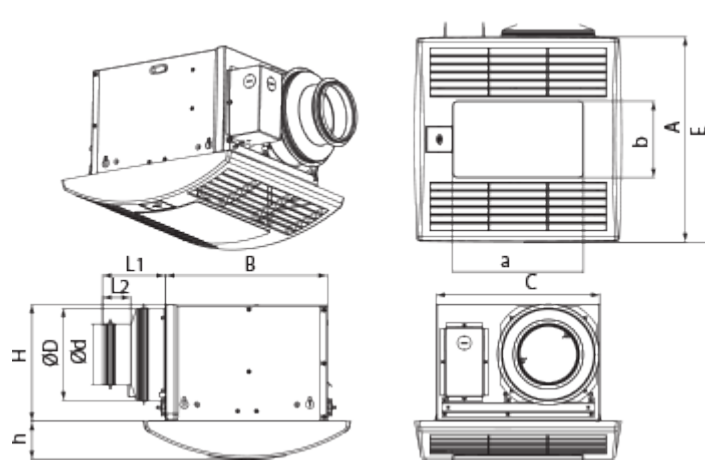

Ceileo 200 Light H

Centrifugal extract low-noise and low-watt fans for ceiling mounting

- Maximum airflow: 225
- Sound pressure level LpA at 3 m: 28
- Lighting
- Impeller type: Centrifugal forward curved blades
- Casing material: Plastic
- Backdraft protection: Backdraft damper
- Humidity sensor
- Timer: Turn off timer

	Unit of measurement	Ceileo 200 Light H			
Connected air duct size	mm	100/150			
Speed	-	2			
Phases	-	1			
Minimum supply voltage	V	230			
Maximum supply voltage	V	230			
Power supply frequency	Hz	50		60	
Rated power	W	20	29	21	34
Unit current	A	0.1	0.13	0.11	0.15
Maximum airflow	m ³ /h	130	210	130	225
rotation speed at 50hz	-	714	1026	588	936
Sound pressure level LpA at 3 m	dB(A)	24	27	24	28
Weight	kg	6.4			
Ambient air temperature min	°C	1			
Ambient air temperature max	°C	40			
Ingress protection rating	-	IPX2			

Dimensions

$\varnothing D$	$\varnothing d$	L1	L2	A	B	C	E	H	h	a	b
148	98	100	45	330	258	260	395	188	62	208	123

Ecodesign

Trademark	Blauberg					
Model	Ceileo 200 Light H					
Specific energy consumption (SEC) (kWh/(m ² /a))	Cold		Average		Warm	
	-51.4	A+	-24.3	C	-8.8	F
Type of ventilation unit	Unidirectional					
Type of drive installed	2-speed					
Type of heat recovery system	None					
Maximum flow rate (m ³ /h)	64					
Electric power input (W)	25.5					
Reference flow rate (m ³ /s)	0.024					
Reference pressure difference (Pa)	50					
Specific power input (SPI) (W/(m ³ /h))	0.212					
Control typology	Local demand control					
Maximum external leakage rates (%)	2.7					
Sound power level (dB(A))	45					
Declared typology	RVU UVU					
The annual electricity consumption (AEC) (kWh/a)	Cold		Average		Warm	
	158		158		158	
The annual heating saved (AHS) (kWh/a)	Cold		Average		Warm	
	5536		2830		1280	