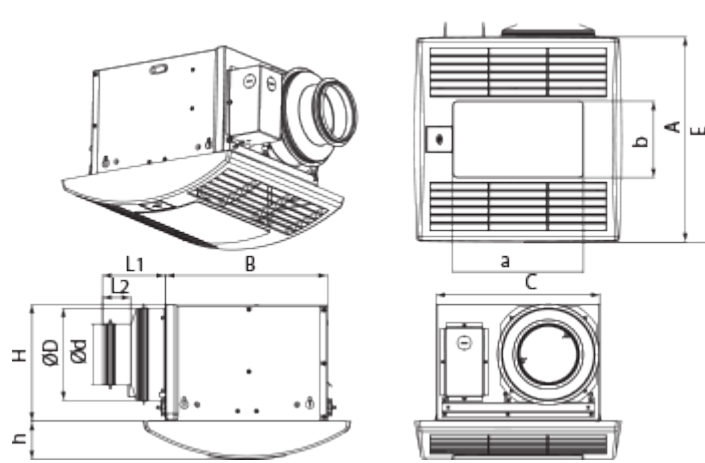

Ceileo 200 Light

Centrifugal extract low-noise and low-watt fans for ceiling mounting

- Maximum airflow: 225
- Sound pressure level LpA at 3 m: 28
- Lighting
- Impeller type: Centrifugal forward curved blades
- Casing material: Galvanized steel
- Backdraft protection: Backdraft damper

	Unit of measurement	Ceileo 200 Light			
Connected air duct size	mm	100/150			
Speed	-	2			
Phases	-	1			
Minimum supply voltage	V	230			
Maximum supply voltage	V	230			
Power supply frequency	Hz	50		60	
Rated power	W	20	29	21	34
Unit current	A	0.1	0.13	0.11	0.15
Maximum airflow	m ³ /h	130	210	130	225
rotation speed at 50hz	-	714	1026	588	936
Sound pressure level LpA at 3 m	dB(A)	24	27	24	28
Weight	kg	6.4			
Ambient air temperature min	°C	1			
Ambient air temperature max	°C	40			
Ingress protection rating	-	IPX2			

Dimensions

$\varnothing D$	$\varnothing d$	L1	L2	A	B	C	E	H	h	a	b
148	98	100	45	330	258	260	395	188	62	208	123

Ecodesign

Trademark	Blauberg					
Model	Ceileo 200 Light					
Specific energy consumption (SEC) (kWh/(m ² /a))	Cold		Average		Warm	
	-26.9	B	-10.5	E	-1.1	F
Type of ventilation unit	Unidirectional					
Type of drive installed	2-speed					
Type of heat recovery system	None					
Maximum flow rate (m ³ /h)	64					
Electric power input (W)	25.5					
Reference flow rate (m ³ /s)	0.024					
Reference pressure difference (Pa)	50					
Specific power input (SPI) (W/(m ³ /h))	0.212					
Control typology	Manual control					
Maximum external leakage rates (%)	2.7					
Sound power level (dB(A))	45					
Declared typology	RVU UVU					
The annual electricity consumption (AEC) (kWh/a)	Cold		Average		Warm	
	265		265		265	
The annual heating saved (AHS) (kWh/a)	Cold		Average		Warm	
	3355		1715		776	