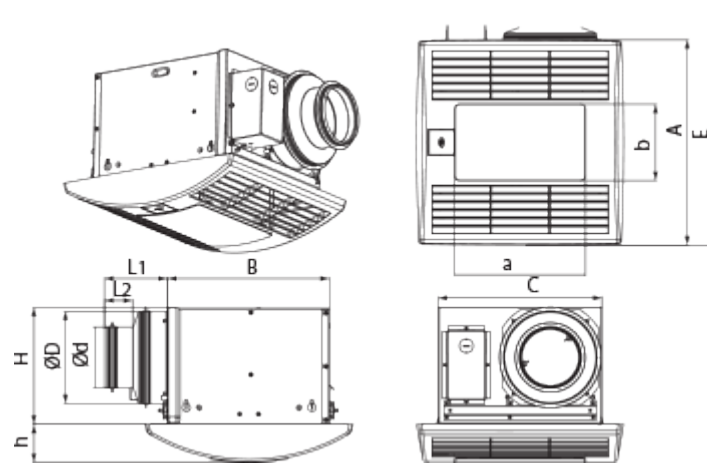

Ceileo 200 Light

Centrifugal extract low-noise and low-watt fans for ceiling mounting

- Maximum airflow: 225
- Sound pressure level LpA at 3 m: 28
- Lighting
- Impeller type: Centrifugal forward curved blades
- Casing material: Galvanized steel
- Backdraft protection: Backdraft damper

	Unit of measurement	Ceileo 200 Light			
Connected air duct size	mm	150/100			
Speed	-	2			
Phases	-	1			
Minimum supply voltage	V	230			
Maximum supply voltage	V	230			
Power supply frequency	Hz	50		60	
Rated power	W	20	29	34	21
Unit current	A	0.1	0.13	0.15	0.11
Maximum airflow	m ³ /h	130	210	225	130
rotation speed at 50hz	-	714	1026	936	588
Sound pressure level LpA at 3 m	dB(A)	24	27	28	24
Weight	kg	6.4			
Ambient air temperature min	°C	1			
Ambient air temperature max	°C	40			
Ingress protection rating	-	IPX2			

Dimensions

$\varnothing D$	$\varnothing d$	L1	L2	A	B	C	E	H	h	a	b
148	98	100	45	330	258	260	395	188	62	208	123

Ecodesign

Trademark	Blauberg					
Model	Ceileo 200 Light					
Specific energy consumption (SEC) (kWh/(m ² /a))	Cold		Average		Warm	
	-26.9	B	-10.5	E	-1.1	F
Type of ventilation unit	Unidirectional					
Type of drive installed	2-speed					
Type of heat recovery system	None					
Maximum flow rate (m ³ /h)	64					
Electric power input (W)	25.5					
Reference flow rate (m ³ /s)	0.024					
Reference pressure difference (Pa)	50					
Specific power input (SPI) (W/(m ³ /h))	0.212					
Control typology	Manual control					
Maximum external leakage rates (%)	2.7					
Sound power level (dB(A))	45					
Declared typology	RVU UVU					
The annual electricity consumption (AEC) (kWh/a)	Cold		Average		Warm	
	265		265		265	
The annual heating saved (AHS) (kWh/a)	Cold		Average		Warm	
	3355		1715		776	