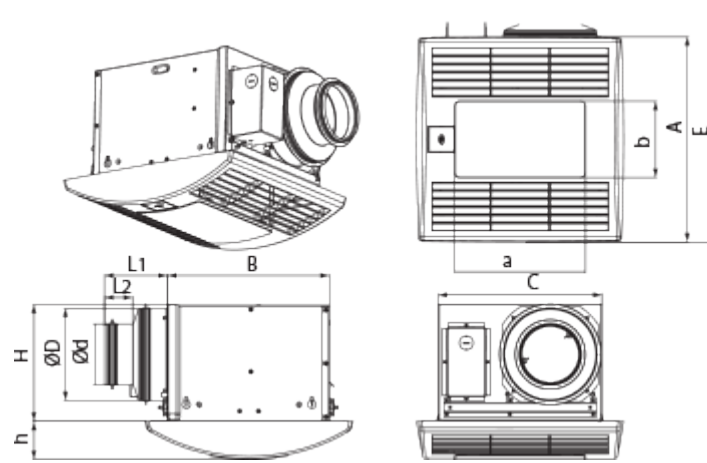

Ceileo 200 Light

Centrifugal extract low-noise and low-watt fans for ceiling mounting

- Maximum airflow: 225
- Sound pressure level LpA at 3 m: 28
- Lighting
- Impeller type: Centrifugal forward curved blades
- Casing material: Galvanized steel
- Backdraft protection: Backdraft damper

	Unit of measurement	Ceileo 200 Light			
Connected air duct size	mm	150/100			
Speed	-	2			
Phases	-	1			
Minimum supply voltage	V	230			
Maximum supply voltage	V	230			
Power supply frequency	Hz	50		60	
Rated power	W	20	29	34	21
Unit current	A	0.1	0.13	0.15	0.11
Maximum airflow	m ³ /h	130	210	225	130
rotation speed at 50hz	-	714	1026	936	588
Sound pressure level LpA at 3 m	dB(A)	24	27	28	24
Weight	kg	6.4			
Ambient air temperature min	°C	1			
Ambient air temperature max	°C	40			
Ingress protection rating	-	IPX2			

Dimensions

$\varnothing D$	$\varnothing d$	L1	L2	A	B	C	E	H	h	a	b
148	98	100	45	330	258	260	395	188	62	208	123

Ecodesign

Trademark	Blauberg					
Model	Ceileo 200 Light					
Specific energy consumption (SEC) (kWh/(m ² /a))	Cold		Average		Warm	
	-26.9	B	-10.5	E	-1.1	F
Type of ventilation unit	Unidirectional					
Type of drive installed	2-speed					
Type of heat recovery system	None					
Maximum flow rate (m ³ /h)	64					
Electric power input (W)	25.5					
Reference flow rate (m ³ /s)	0.024					
Reference pressure difference (Pa)	50					
Specific power input (SPI) (W/(m ³ /h))	0.212					
Control typology	Manual control					
Maximum external leakage rates (%)	2.7					
Sound power level (dB(A))	45					
Declared typology	RVU UVU					
The annual electricity consumption (AEC) (kWh/a)	Cold		Average		Warm	
	265		265		265	
The annual heating saved (AHS) (kWh/a)	Cold		Average		Warm	
	3355		1715		776	