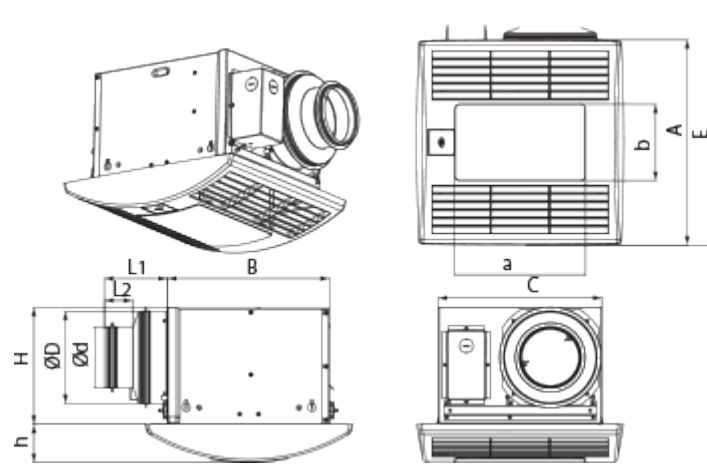

Ceileo 200 Light

Centrifugal extract low-noise and low-watt fans for ceiling mounting

- Maximum airflow: 225
- Sound pressure level LpA at 3 m: 28
- Lighting
- Impeller type: Centrifugal forward curved blades
- Casing material: Galvanized steel
- Backdraft protection: Backdraft damper

	Unit of measurement	Ceileo 200 Light			
Connected air duct size	mm	100/150			
Speed	-	2			
Phases	-	1			
Minimum supply voltage	V	230			
Maximum supply voltage	V	230			
Power supply frequency	Hz	50		60	
Rated power	W	20	29	21	34
Unit current	A	0.1	0.13	0.11	0.15
Maximum airflow	m ³ /h	130	210	130	225
rotation speed at 50hz	-	714	1026	588	936
Sound pressure level LpA at 3 m	dB(A)	24	27	24	28
Weight	kg	6.4			
Ambient air temperature min	°C	1			
Ambient air temperature max	°C	40			
Ingress protection rating	-	IPX2			

Dimensions

$\varnothing D$	$\varnothing d$	L1	L2	A	B	C	E	H	h	a	b
148	98	100	45	330	258	260	395	188	62	208	123

Ecodesign

Trademark	Blauberg					
Model	Ceileo 200 Light					
Specific energy consumption (SEC) (kWh/(m ² /a))	Cold		Average		Warm	
	-26.9	B	-10.5	E	-1.1	F
Type of ventilation unit	Unidirectional					
Type of drive installed	2-speed					
Type of heat recovery system	None					
Maximum flow rate (m ³ /h)	64					
Electric power input (W)	25.5					
Reference flow rate (m ³ /s)	0.024					
Reference pressure difference (Pa)	50					
Specific power input (SPI) (W/(m ³ /h))	0.212					
Control typology	Manual control					
Maximum external leakage rates (%)	2.7					
Sound power level (dB(A))	45					
Declared typology	RVU UVU					
The annual electricity consumption (AEC) (kWh/a)	Cold		Average		Warm	
	265		265		265	
The annual heating saved (AHS) (kWh/a)	Cold		Average		Warm	
	3355		1715		776	