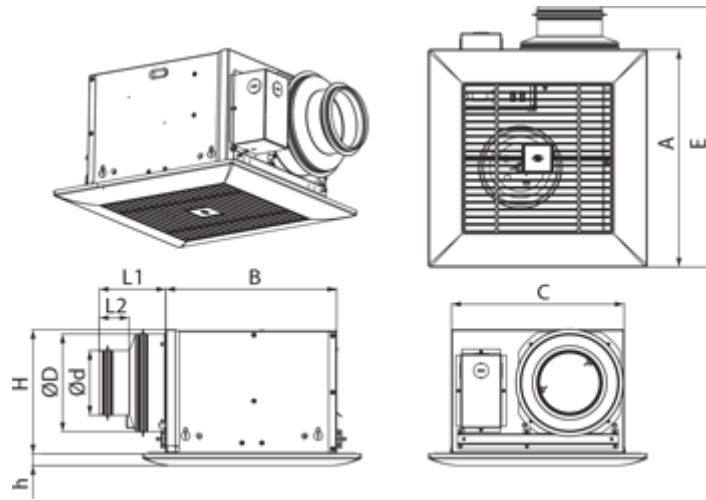

Ceileo 200 IR

Centrifugal extract low-noise and low-watt fans for ceiling mounting

- Maximum airflow: 225
- Sound pressure level LpA at 3 m: 28
- Impeller type: Centrifugal forward curved blades
- Casing material: Galvanized steel
- Backdraft protection: Backdraft damper
- Motion sensor
- Timer: Turn off timer

	Unit of measurement	Ceileo 200 IR			
Connected air duct size	mm	150/100			
Speed	-	2			
Phases	-	1			
Minimum supply voltage	V	230			
Maximum supply voltage	V	230			
Power supply frequency	Hz	50		60	
Rated power	W	20	29	34	21
Unit current	A	0.1	0.13	0.15	0.11
Maximum airflow	m ³ /h	130	210	225	130
rotation speed at 50hz	-	714	1026	936	588
Sound pressure level LpA at 3 m	dB(A)	24	27	28	24
Weight	kg	5.3			
Ambient air temperature min	°C	1			
Ambient air temperature max	°C	40			
Ingress protection rating	-	IPX2			

Dimensions

$\varnothing D$	$\varnothing d$	L1	L2	A	B	C	E	H	h
148	98	100	45	330	258	260	395	188	18

Ecodesign

Trademark	Blaubeerg					
Model	Ceileo 200 IR					
Specific energy consumption (SEC) (kWh/(m ² /a))	Cold		Average		Warm	
	-51.4	A+	-24.3	C	-8.8	F
Type of ventilation unit	Unidirectional					
Type of drive installed	2-speed					
Type of heat recovery system	None					
Maximum flow rate (m ³ /h)	64					
Electric power input (W)	25.5					
Reference flow rate (m ³ /s)	0.024					
Reference pressure difference (Pa)	50					
Specific power input (SPI) (W/(m ³ /h))	0.212					
Control typology	Local demand control					
Maximum external leakage rates (%)	2.7					
Sound power level (dB(A))	45					
Declared typology	RVU UVU					
The annual electricity consumption (AEC) (kWh/a)	Cold		Average		Warm	
	158		158		158	
The annual heating saved (AHS) (kWh/a)	Cold		Average		Warm	
	5536		2830		1280	