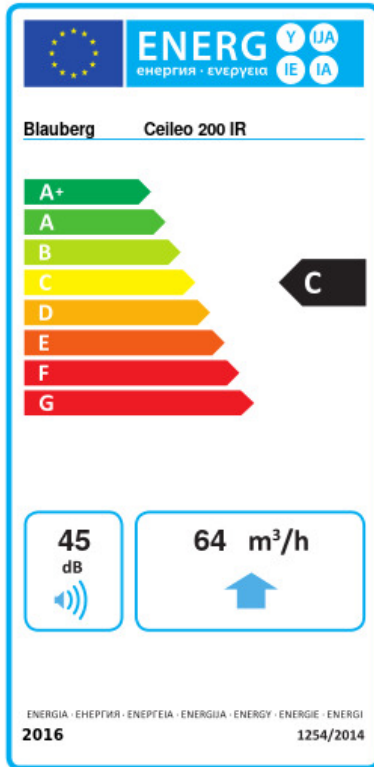

Ceileo 200 IR

Centrifugal extract low-noise and low-watt fans for ceiling mounting

- Maximum airflow: 225
- Sound pressure level LpA at 3 m: 28
- Impeller type: Centrifugal forward curved blades
- Casing material: Galvanized steel
- Backdraft protection: Backdraft damper
- Motion sensor
- Timer: Turn off timer

	Unit of measurement	Ceileo 200 IR			
Connected air duct size	mm	150/100			
Speed	-	2			
Phases	-	1			
Minimum supply voltage	V	230			
Maximum supply voltage	V	230			
Power supply frequency	Hz	50		60	
Rated power	W	20	29	34	21
Unit current	A	0.1	0.13	0.15	0.11
Maximum airflow	m ³ /h	130	210	225	130
rotation speed at 50hz	-	714	1026	936	588
Sound pressure level LpA at 3 m	dB(A)	24	27	28	24
Weight	kg	5.3			
Ambient air temperature min	°C	1			
Ambient air temperature max	°C	40			
Ingress protection rating	-	IPX2			

Dimensions

$\varnothing D$	$\varnothing d$	L1	L2	A	B	C	E	H	h
148	98	100	45	330	258	260	395	188	18

Ecodesign

Trademark	Blaubeerg					
Model	Ceileo 200 IR					
Specific energy consumption (SEC) (kWh/(m ² /a))	Cold		Average		Warm	
	-51.4	A+	-24.3	C	-8.8	F
Type of ventilation unit	Unidirectional					
Type of drive installed	2-speed					
Type of heat recovery system	None					
Maximum flow rate (m ³ /h)	64					
Electric power input (W)	25.5					
Reference flow rate (m ³ /s)	0.024					
Reference pressure difference (Pa)	50					
Specific power input (SPI) (W/(m ³ /h))	0.212					
Control typology	Local demand control					
Maximum external leakage rates (%)	2.7					
Sound power level (dB(A))	45					
Declared typology	RVU UVU					
The annual electricity consumption (AEC) (kWh/a)	Cold		Average		Warm	
	158		158		158	
The annual heating saved (AHS) (kWh/a)	Cold		Average		Warm	
	5536		2830		1280	