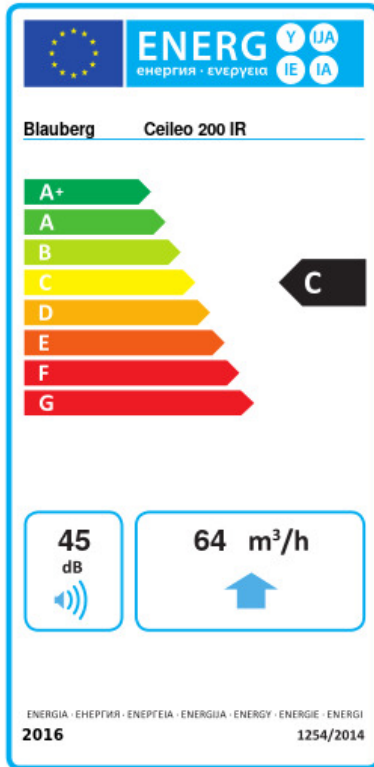

Ecodesign

Trademark	Blaubeerg					
Model	Ceileo 200 IR					
Specific energy consumption (SEC) (kWh/(m²/a))	Cold		Average		Warm	
	-51.4	A+	-24.3	C	-8.8	F
Type of ventilation unit	Unidirectional					
Type of drive installed	2-speed					
Type of heat recovery system	None					
Maximum flow rate (m³/h)	64					
Electric power input (W)	25.5					
Reference flow rate (m³/s)	0.024					
Reference pressure difference (Pa)	50					
Specific power input (SPI) (W/(m³/h))	0.212					
Control typology	Local demand control					
Maximum external leakage rates (%)	2.7					
Sound power level (dB(A))	45					
Declared typology	RVU UVU					
The annual electricity consumption (AEC) (kWh/a)	Cold		Average		Warm	
	158		158		158	
The annual heating saved (AHS) (kWh/a)	Cold		Average		Warm	
	5536		2830		1280	

Accessories

Other accessories

Name	Photo	Description
CDP-2/10		Multi-speed switch

Hoods

Name	Photo	Description
Decor S 102 HK		Metal hoods