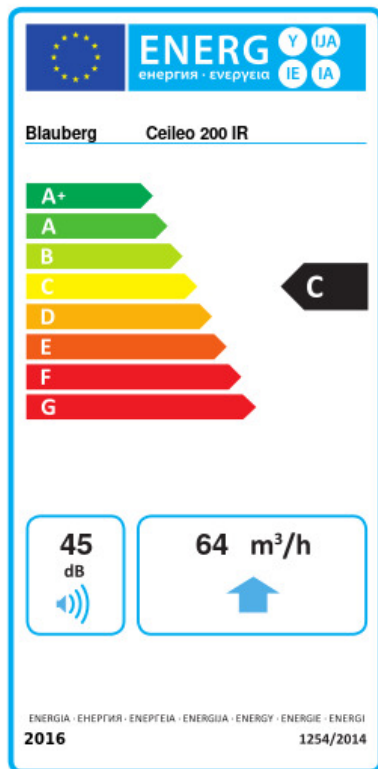

Ceileo 200 IR

Centrifugal extract low-noise and low-watt fans for ceiling mounting

- Maximum airflow: 225
- Sound pressure level LpA at 3 m: 28
- Impeller type: Centrifugal forward curved blades
- Casing material: Galvanized steel
- Backdraft protection: Backdraft damper
- Motion sensor
- Timer: Turn off timer

	Unit of measurement	Ceileo 200 IR			
Connected air duct size	mm	150/100			
Speed	-	2			
Phases	-	1			
Minimum supply voltage	V	230			
Maximum supply voltage	V	230			
Power supply frequency	Hz	50		60	
Rated power	W	20	29	34	21
Unit current	A	0.1	0.13	0.15	0.11
Maximum airflow	m ³ /h	130	210	225	130
rotation speed at 50hz	-	714	1026	936	588
Sound pressure level LpA at 3 m	dB(A)	24	27	28	24
Weight	kg	5.3			
Ambient air temperature min	°C	1			
Ambient air temperature max	°C	40			
Ingress protection rating	-	IPX2			

Dimensions

$\varnothing D$	$\varnothing d$	L1	L2	A	B	C	E	H	h
148	98	100	45	330	258	260	395	188	18

Ecodesign

Trademark	Blaubeerg					
Model	Ceileo 200 IR					
Specific energy consumption (SEC) (kWh/(m ² /a))	Cold		Average		Warm	
	-51.4	A+	-24.3	C	-8.8	F
Type of ventilation unit	Unidirectional					
Type of drive installed	2-speed					
Type of heat recovery system	None					
Maximum flow rate (m ³ /h)	64					
Electric power input (W)	25.5					
Reference flow rate (m ³ /s)	0.024					
Reference pressure difference (Pa)	50					
Specific power input (SPI) (W/(m ³ /h))	0.212					
Control typology	Local demand control					
Maximum external leakage rates (%)	2.7					
Sound power level (dB(A))	45					
Declared typology	RVU UVU					
The annual electricity consumption (AEC) (kWh/a)	Cold		Average		Warm	
	158		158		158	
The annual heating saved (AHS) (kWh/a)	Cold		Average		Warm	
	5536		2830		1280	