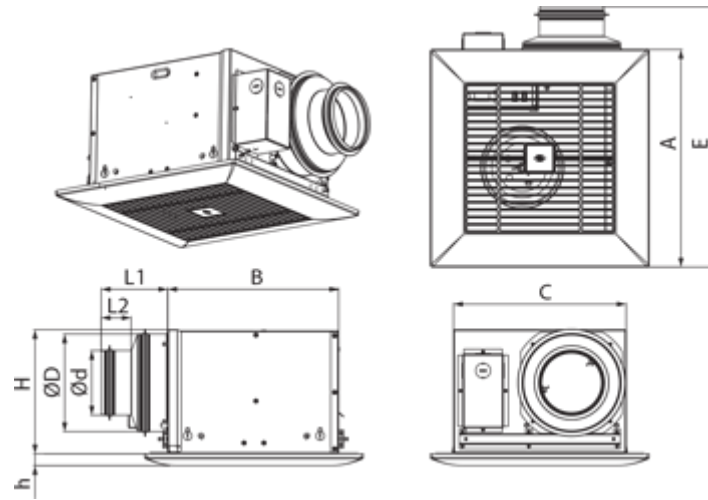

Ceileo 200 IR

Centrifugal extract low-noise and low-watt fans for ceiling mounting

- Maximum airflow: 225
- Sound pressure level LpA at 3 m: 28
- Impeller type: Centrifugal forward curved blades
- Casing material: Galvanized steel
- Backdraft protection: Backdraft damper
- Motion sensor
- Timer: Turn off timer

	Unit of measurement	Ceileo 200 IR			
Connected air duct size	mm	150/100			
Speed	-	2			
Phases	-	1			
Minimum supply voltage	V	230			
Maximum supply voltage	V	230			
Power supply frequency	Hz	50		60	
Rated power	W	20	29	34	21
Unit current	A	0.1	0.13	0.15	0.11
Maximum airflow	m ³ /h	130	210	225	130
rotation speed at 50hz	-	714	1026	936	588
Sound pressure level LpA at 3 m	dB(A)	24	27	28	24
Weight	kg	5.3			
Ambient air temperature min	°C	1			
Ambient air temperature max	°C	40			
Ingress protection rating	-	IPX2			

Dimensions

$\varnothing D$	$\varnothing d$	L1	L2	A	B	C	E	H	h
148	98	100	45	330	258	260	395	188	18

Ecodesign

Trademark	Blaubeerg					
Model	Ceileo 200 IR					
Specific energy consumption (SEC) (kWh/(m ² /a))	Cold		Average		Warm	
	-51.4	A+	-24.3	C	-8.8	F
Type of ventilation unit	Unidirectional					
Type of drive installed	2-speed					
Type of heat recovery system	None					
Maximum flow rate (m ³ /h)	64					
Electric power input (W)	25.5					
Reference flow rate (m ³ /s)	0.024					
Reference pressure difference (Pa)	50					
Specific power input (SPI) (W/(m ³ /h))	0.212					
Control typology	Local demand control					
Maximum external leakage rates (%)	2.7					
Sound power level (dB(A))	45					
Declared typology	RVU UVU					
The annual electricity consumption (AEC) (kWh/a)	Cold		Average		Warm	
	158		158		158	
The annual heating saved (AHS) (kWh/a)	Cold		Average		Warm	
	5536		2830		1280	