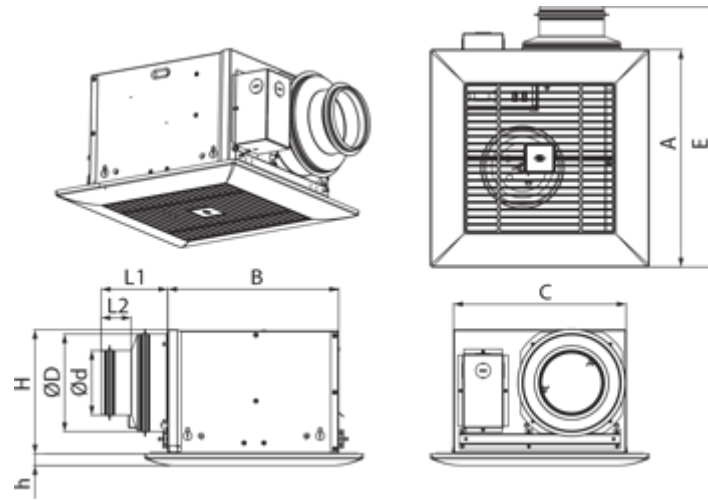

Ceileo 200 IR

Centrifugal extract low-noise and low-watt fans for ceiling mounting

- Maximum airflow: 225
- Sound pressure level LpA at 3 m: 28
- Impeller type: Centrifugal forward curved blades
- Casing material: Galvanized steel
- Backdraft protection: Backdraft damper
- Motion sensor
- Timer: Turn off timer

	Unit of measurement	Ceileo 200 IR			
Connected air duct size	mm	100/150			
Speed	-	2			
Phases	-	1			
Minimum supply voltage	V	230			
Maximum supply voltage	V	230			
Power supply frequency	Hz	50		60	
Rated power	W	20	29	21	34
Unit current	A	0.1	0.13	0.11	0.15
Maximum airflow	m ³ /h	130	210	130	225
rotation speed at 50hz	-	714	1026	588	936
Sound pressure level LpA at 3 m	dB(A)	24	27	24	28
Weight	kg	5.3			
Ambient air temperature min	°C	1			
Ambient air temperature max	°C	40			
Ingress protection rating	-	IPX2			

Dimensions

$\varnothing D$	$\varnothing d$	L1	L2	A	B	C	E	H	h
148	98	100	45	330	258	260	395	188	18

Ecodesign

Trademark	Blaubeerg					
Model	Ceileo 200 IR					
Specific energy consumption (SEC) (kWh/(m ² /a))	Cold		Average		Warm	
	-51.4	A+	-24.3	C	-8.8	F
Type of ventilation unit	Unidirectional					
Type of drive installed	2-speed					
Type of heat recovery system	None					
Maximum flow rate (m ³ /h)	64					
Electric power input (W)	25.5					
Reference flow rate (m ³ /s)	0.024					
Reference pressure difference (Pa)	50					
Specific power input (SPI) (W/(m ³ /h))	0.212					
Control typology	Local demand control					
Maximum external leakage rates (%)	2.7					
Sound power level (dB(A))	45					
Declared typology	RVU UVU					
The annual electricity consumption (AEC) (kWh/a)	Cold		Average		Warm	
	158		158		158	
The annual heating saved (AHS) (kWh/a)	Cold		Average		Warm	
	5536		2830		1280	