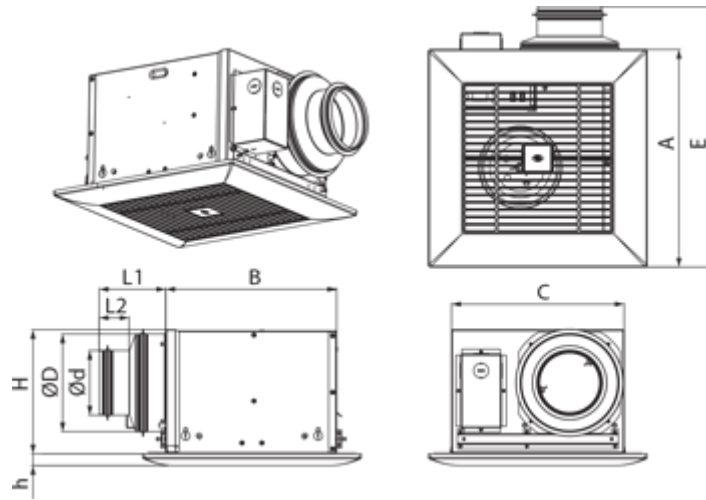

Ceileo 200 H

Centrifugal extract low-noise and low-watt fans for ceiling mounting

- Maximum airflow: 225
- Sound pressure level LpA at 3 m: 28
- Impeller type: Centrifugal forward curved blades
- Casing material: Galvanized steel
- Backdraft protection: Backdraft damper
- Humidity sensor
- Timer: Turn off timer

	Unit of measurement	Ceileo 200 H			
Connected air duct size	mm	100/150			
Speed	-	2			
Phases	-	1			
Minimum supply voltage	V	230			
Maximum supply voltage	V	230			
Power supply frequency	Hz	50		60	
Rated power	W	20	29	21	34
Unit current	A	0.1	0.13	0.11	0.15
Maximum airflow	m ³ /h	130	210	130	225
rotation speed at 50hz	-	714	1026	588	936
Sound pressure level LpA at 3 m	dB(A)	24	27	24	28
Weight	kg	5.3			
Ambient air temperature min	°C	1			
Ambient air temperature max	°C	40			
Ingress protection rating	-	IPX2			

Dimensions

$\varnothing D$	$\varnothing d$	L1	L2	A	B	C	E	H	h
148	98	100	45	330	258	260	395	188	18

Ecodesign

Trademark	Blauberg					
Model	Ceileo 200 H					
Specific energy consumption (SEC) (kWh/(m ² /a))	Cold		Average		Warm	
	-51.4	A+	-24.3	C	-8.8	F
Type of ventilation unit	Unidirectional					
Type of drive installed	2-speed					
Type of heat recovery system	None					
Maximum flow rate (m ³ /h)	64					
Electric power input (W)	25.5					
Reference flow rate (m ³ /s)	0.024					
Reference pressure difference (Pa)	50					
Specific power input (SPI) (W/(m ³ /h))	0.212					
Control typology	Local demand control					
Maximum external leakage rates (%)	2.7					
Sound power level (dB(A))	45					
Declared typology	RVU UVU					
The annual electricity consumption (AEC) (kWh/a)	Cold		Average		Warm	
	158		158		158	
The annual heating saved (AHS) (kWh/a)	Cold		Average		Warm	
	5536		2830		1280	