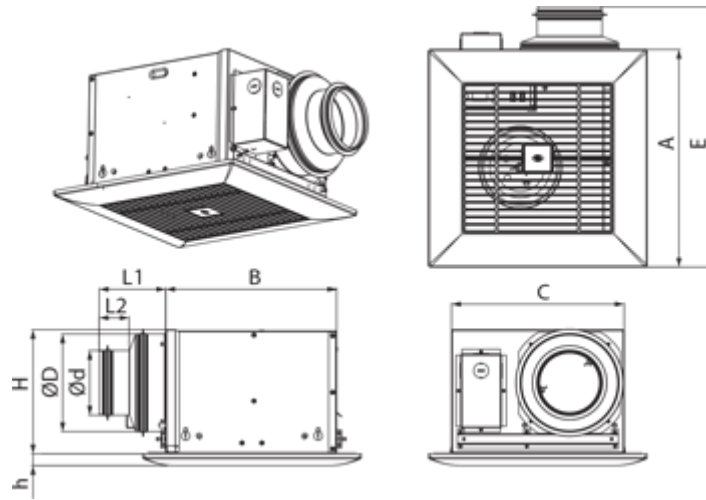

Ceileo 200 H

Centrifugal extract low-noise and low-watt fans for ceiling mounting

- Maximum airflow: 225
- Sound pressure level LpA at 3 m: 28
- Impeller type: Centrifugal forward curved blades
- Casing material: Galvanized steel
- Backdraft protection: Backdraft damper
- Humidity sensor
- Timer: Turn off timer

	Unit of measurement	Ceileo 200 H			
Connected air duct size	mm	150/100			
Speed	-	2			
Phases	-	1			
Minimum supply voltage	V	230			
Maximum supply voltage	V	230			
Power supply frequency	Hz	50		60	
Rated power	W	20	29	34	21
Unit current	A	0.1	0.13	0.15	0.11
Maximum airflow	m ³ /h	130	210	225	130
rotation speed at 50hz	-	714	1026	936	588
Sound pressure level LpA at 3 m	dB(A)	24	27	28	24
Weight	kg	5.3			
Ambient air temperature min	°C	1			
Ambient air temperature max	°C	40			
Ingress protection rating	-	IPX2			

Dimensions

$\varnothing D$	$\varnothing d$	L1	L2	A	B	C	E	H	h
148	98	100	45	330	258	260	395	188	18

Ecodesign

Trademark	Blauberg					
Model	Ceileo 200 H					
Specific energy consumption (SEC) (kWh/(m ² /a))	Cold		Average		Warm	
	-51.4	A+	-24.3	C	-8.8	F
Type of ventilation unit	Unidirectional					
Type of drive installed	2-speed					
Type of heat recovery system	None					
Maximum flow rate (m ³ /h)	64					
Electric power input (W)	25.5					
Reference flow rate (m ³ /s)	0.024					
Reference pressure difference (Pa)	50					
Specific power input (SPI) (W/(m ³ /h))	0.212					
Control typology	Local demand control					
Maximum external leakage rates (%)	2.7					
Sound power level (dB(A))	45					
Declared typology	RVU UVU					
The annual electricity consumption (AEC) (kWh/a)	Cold		Average		Warm	
	158		158		158	
The annual heating saved (AHS) (kWh/a)	Cold		Average		Warm	
	5536		2830		1280	