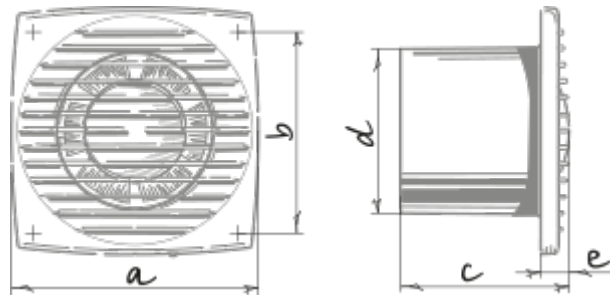

Bravo Still Platinum 150 T

Extract fans

- Maximum airflow: 235
- Sound pressure level LpA at 3 m: 35
- Motor type: AC
- Casing material: Plastic
- Backdraft protection: Backdraft damper
- Timer: Turn off timer

	Unit of measurement	Bravo Still Platinum 150 T
Connected air duct size	mm	150
Speed	-	1
Minimum supply voltage	V	220
Maximum supply voltage	V	240
Power supply frequency	Hz	50
Rated power	W	20
Unit current	A	0.13
Maximum airflow	m ³ /h	235
Sound pressure level LpA at 3 m	dB(A)	35
Ambient air temperature min	°C	1
Ambient air temperature max	°C	40
Ingress protection rating	-	IP34

Dimensions

a	b	c	∅ d	e
205	174	124	150	19

Accessories

Thyristor speed controllers

Name	Photo	Description
CDT E1.8		Thyristor speed controller