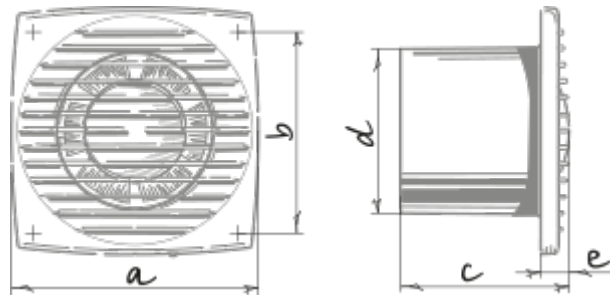

Bravo Still Platinum 150 IR

Extract fans

- Maximum airflow: 235
- Sound pressure level LpA at 3 m: 35
- Motor type: AC
- Casing material: Plastic
- Backdraft protection: Backdraft damper
- Motion sensor
- Timer: Turn off timer

	Unit of measurement	Bravo Still Platinum 150 IR
Connected air duct size	mm	150
Speed	-	1
Minimum supply voltage	V	220
Maximum supply voltage	V	240
Power supply frequency	Hz	50
Rated power	W	20
Unit current	A	0.13
Maximum airflow	m ³ /h	235
Sound pressure level LpA at 3 m	dB(A)	35
Ambient air temperature min	°C	1
Ambient air temperature max	°C	40
Ingress protection rating	-	IP34

Dimensions

a	b	c	∅ d	e
205	174	124	150	19

Accessories

Thyristor speed controllers

Name	Photo	Description
CDT E1.8		Thyristor speed controller