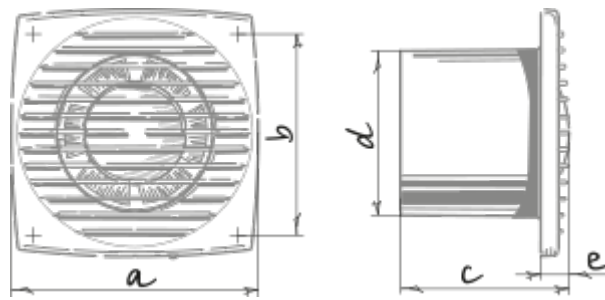

# Bravo Still Platinum 150

Extract fans

- Maximum airflow: 235
- Sound pressure level LpA at 3 m: 35
- Motor type: AC
- Casing material: Plastic
- Backdraft protection: Backdraft damper

	Unit of measurement	Bravo Still Platinum 150
Connected air duct size	mm	150
Speed	-	1
Minimum supply voltage	V	220
Maximum supply voltage	V	240
Power supply frequency	Hz	50
Rated power	W	20
Unit current	A	0.13
Maximum airflow	m <sup>3</sup> /h	235
Sound pressure level LpA at 3 m	dB(A)	35
Ambient air temperature min	°C	1
Ambient air temperature max	°C	40
Ingress protection rating	-	IP34

## Dimensions

a	b	c	∅ d	e
205	174	124	150	19