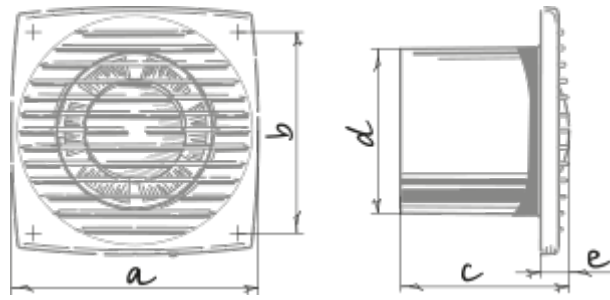

	Unit of measurement	Bravo Still Platinum 125 SH
Connected air duct size	mm	125
Speed	-	1
Minimum supply voltage	V	220
Maximum supply voltage	V	240
Power supply frequency	Hz	50
Rated power	W	9.3
Unit current	A	0.006
Maximum airflow	m <sup>3</sup> /h	115
Sound pressure level LpA at 3 m	dB(A)	31
Ambient air temperature min	°C	1
Ambient air temperature max	°C	40
Ingress protection rating	-	IP34

## Dimensions

a	b	c	∅ d	e
176	144	104	125	17