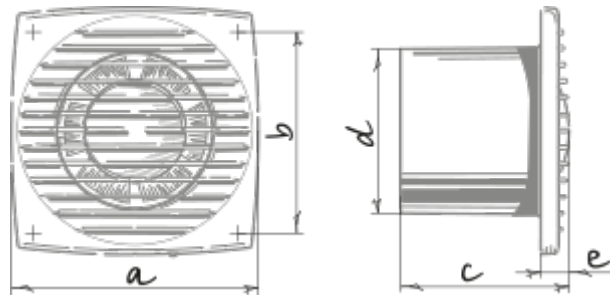

# Bravo Still Platinum 125 IR

Extract fans

- Maximum airflow: 115
- Sound pressure level LpA at 3 m: 31
- Motor type: AC
- Casing material: Plastic
- Backdraft protection: Backdraft damper
- Motion sensor
- Timer: Turn off timer

	Unit of measurement	Bravo Still Platinum 125 IR
Connected air duct size	mm	125
Speed	-	1
Minimum supply voltage	V	220
Maximum supply voltage	V	240
Power supply frequency	Hz	50
Rated power	W	9.3
Unit current	A	0.006
Maximum airflow	m <sup>3</sup> /h	115
Sound pressure level LpA at 3 m	dB(A)	31
Ambient air temperature min	°C	1
Ambient air temperature max	°C	40
Ingress protection rating	-	IP34

## Dimensions

a	b	c	Ø d	e
176	144	104	125	17