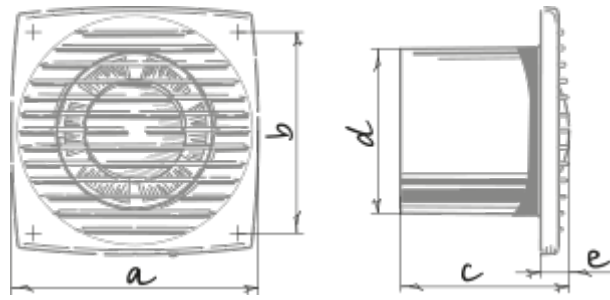

Bravo Still Platinum 125 IR

Extract fans

- Maximum airflow: 115
- Sound pressure level LpA at 3 m: 31
- Motor type: AC
- Casing material: Plastic
- Backdraft protection: Backdraft damper
- Motion sensor
- Timer: Turn off timer

	Unit of measurement	Bravo Still Platinum 125 IR
Connected air duct size	mm	125
Speed	-	1
Minimum supply voltage	V	220
Maximum supply voltage	V	240
Power supply frequency	Hz	50
Rated power	W	9.3
Unit current	A	0.006
Maximum airflow	m ³ /h	115
Sound pressure level LpA at 3 m	dB(A)	31
Ambient air temperature min	°C	1
Ambient air temperature max	°C	40
Ingress protection rating	-	IP34

Dimensions

a	b	c	Ø d	e
176	144	104	125	17

Accessories

Thyristor speed controllers

Name	Photo	Description
CDT E1.8		Thyristor speed controller