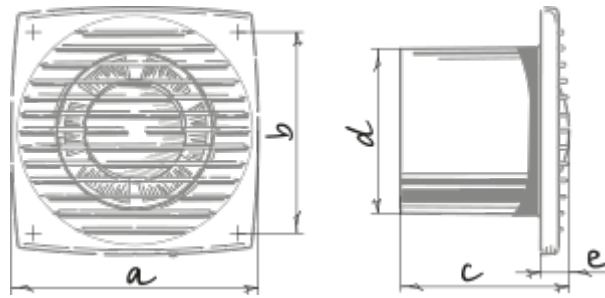

Bravo Still Platinum 125

Extract fans

- Maximum airflow: 115
- Sound pressure level LpA at 3 m: 31
- Motor type: AC
- Casing material: Plastic
- Backdraft protection: Backdraft damper

	Unit of measurement	Bravo Still Platinum 125
Connected air duct size	mm	125
Speed	-	1
Minimum supply voltage	V	220
Maximum supply voltage	V	240
Power supply frequency	Hz	50
Rated power	W	9.3
Unit current	A	0.006
Maximum airflow	m ³ /h	115
Sound pressure level LpA at 3 m	dB(A)	31
Ambient air temperature min	°C	1
Ambient air temperature max	°C	40
Ingress protection rating	-	IP34

Dimensions

a	b	c	Ø d	e
176	144	104	125	17

Accessories

Thyristor speed controllers

Name	Photo	Description
CDT E1.8		Thyristor speed controller