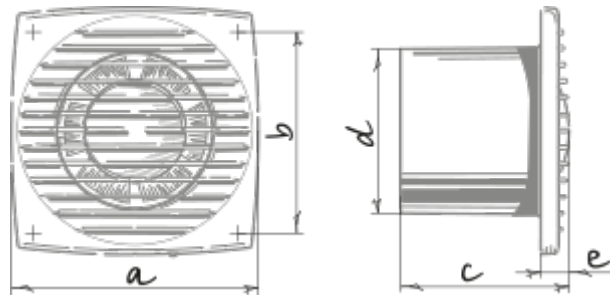

	Unit of measurement	Bravo Still Platinum 100 H
Connected air duct size	mm	100
Speed	-	1
Minimum supply voltage	V	220
Maximum supply voltage	V	240
Power supply frequency	Hz	50
Rated power	W	5.6
Unit current	A	0.04
Maximum airflow	m <sup>3</sup> /h	70
Sound pressure level LpA at 3 m	dB(A)	26
Ambient air temperature min	°C	1
Ambient air temperature max	°C	40
Ingress protection rating	-	IP34

## Dimensions

a	b	c	∅ d	e
150	122	102	100	17