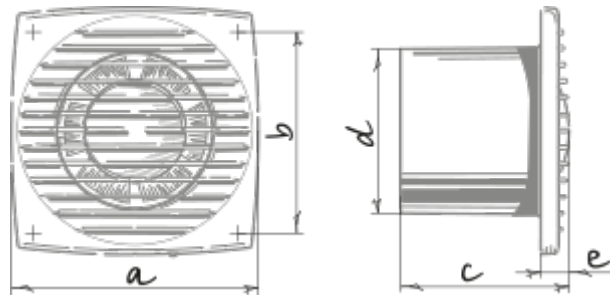

Bravo Still Platinum 100

Extract fans

- Maximum airflow: 70
- Sound pressure level LpA at 3 m: 26
- Motor type: AC
- Casing material: Plastic
- Backdraft protection: Backdraft damper

	Unit of measurement	Bravo Still Platinum 100
Connected air duct size	mm	100
Speed	-	1
Minimum supply voltage	V	220
Maximum supply voltage	V	240
Power supply frequency	Hz	50
Rated power	W	5.6
Unit current	A	0.04
Maximum airflow	m ³ /h	70
Sound pressure level LpA at 3 m	dB(A)	26
Ambient air temperature min	°C	1
Ambient air temperature max	°C	40
Ingress protection rating	-	IP34

Dimensions

a	b	c	∅ d	e
150	122	102	100	17

Accessories

Thyristor speed controllers

Name	Photo	Description
CDT E1.8		Thyristor speed controller