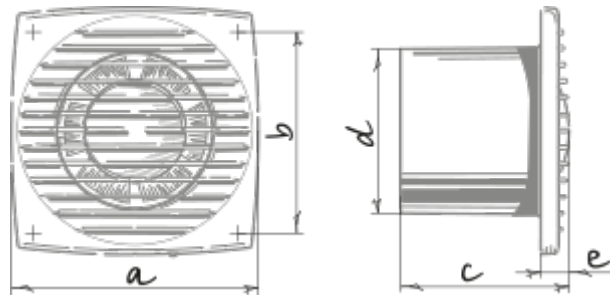

Bravo Still Chrome 125 ST

Extract fans

- Maximum airflow: 115
- Sound pressure level LpA at 3 m: 31
- Motor type: AC
- Casing material: Plastic
- Backdraft protection: Backdraft damper
- Pull cord
- Timer: Turn off timer

	Unit of measurement	Bravo Still Chrome 125 ST
Connected air duct size	mm	125
Speed	-	1
Minimum supply voltage	V	220
Maximum supply voltage	V	240
Power supply frequency	Hz	50
Rated power	W	9.3
Unit current	A	0.006
Maximum airflow	m ³ /h	115
Sound pressure level LpA at 3 m	dB(A)	31
Ambient air temperature min	°C	1
Ambient air temperature max	°C	40
Ingress protection rating	-	IP34

Dimensions

a	b	c	∅ d	e
176	144	104	125	17

Accessories

Thyristor speed controllers

Name	Photo	Description
CDT E1.8		Thyristor speed controller