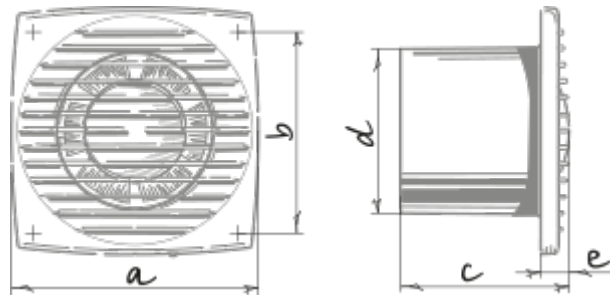

Bravo Still Chrome 125 SH

Extract fans

- Maximum airflow: 115
- Sound pressure level LpA at 3 m: 31
- Motor type: AC
- Casing material: Plastic
- Backdraft protection: Backdraft damper
- Pull cord
- Humidity sensor
- Timer: Turn off timer

	Unit of measurement	Bravo Still Chrome 125 SH
Connected air duct size	mm	125
Speed	-	1
Minimum supply voltage	V	220
Maximum supply voltage	V	240
Power supply frequency	Hz	50
Rated power	W	9.3
Unit current	A	0.006
Maximum airflow	m ³ /h	115
Sound pressure level LpA at 3 m	dB(A)	31
Ambient air temperature min	°C	1
Ambient air temperature max	°C	40
Ingress protection rating	-	IP34

Dimensions

a	b	c	∅ d	e
176	144	104	125	17

Accessories

Thyristor speed controllers

Name	Photo	Description
CDT E1.8		Thyristor speed controller