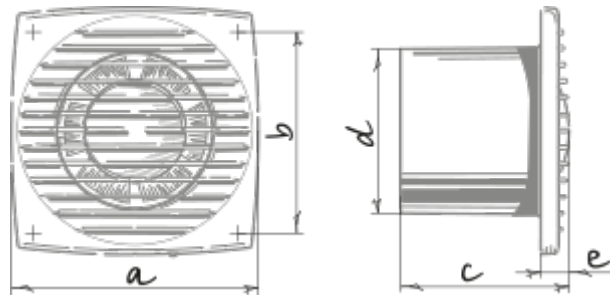

Bravo Still Chrome 125 SH

Extract fans

- Maximum airflow: 115
- Sound pressure level LpA at 3 m: 31
- Motor type: AC
- Casing material: Plastic
- Backdraft protection: Backdraft damper
- Pull cord
- Humidity sensor
- Timer: Turn off timer

	Unit of measurement	Bravo Still Chrome 125 SH
Connected air duct size	mm	125
Speed	-	1
Minimum supply voltage	V	220
Maximum supply voltage	V	240
Power supply frequency	Hz	50
Rated power	W	9.3
Unit current	A	0.006
Maximum airflow	m ³ /h	115
Sound pressure level LpA at 3 m	dB(A)	31
Ambient air temperature min	°C	1
Ambient air temperature max	°C	40
Ingress protection rating	-	IP34

Dimensions

a	b	c	∅ d	e
176	144	104	125	17

Accessories

Other accessories

Name	Photo	Description
CDT E1.8		Thyristor speed controller