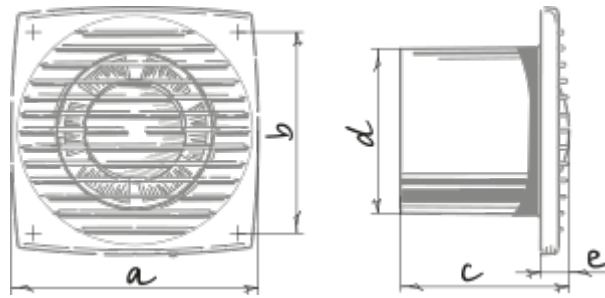

Bravo Still Chrome 125 IR

Extract fans

- Maximum airflow: 115
- Sound pressure level LpA at 3 m: 31
- Motor type: AC
- Casing material: Plastic
- Backdraft protection: Backdraft damper
- Motion sensor
- Timer: Turn off timer

	Unit of measurement	Bravo Still Chrome 125 IR
Connected air duct size	mm	125
Speed	-	1
Minimum supply voltage	V	220
Maximum supply voltage	V	240
Power supply frequency	Hz	50
Rated power	W	9.3
Unit current	A	0.006
Maximum airflow	m ³ /h	115
Sound pressure level LpA at 3 m	dB(A)	31
Ambient air temperature min	°C	1
Ambient air temperature max	°C	40
Ingress protection rating	-	IP34

Dimensions

a	b	c	∅ d	e
176	144	104	125	17

Accessories

Other accessories

Name	Photo	Description
CDT E1.8		Thyristor speed controller