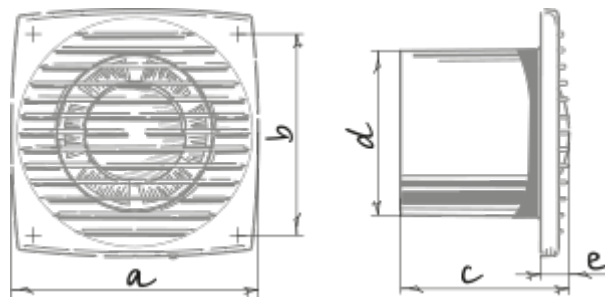

Bravo Still Chrome 125

Extract fans

- Maximum airflow: 115
- Sound pressure level LpA at 3 m: 31
- Motor type: AC
- Casing material: Plastic
- Backdraft protection: Backdraft damper

	Unit of measurement	Bravo Still Chrome 125
Connected air duct size	mm	125
Speed	-	1
Minimum supply voltage	V	220
Maximum supply voltage	V	240
Power supply frequency	Hz	50
Rated power	W	9.3
Unit current	A	0.006
Maximum airflow	m ³ /h	115
Sound pressure level LpA at 3 m	dB(A)	31
Ambient air temperature min	°C	1
Ambient air temperature max	°C	40
Ingress protection rating	-	IP34

Dimensions

a	b	c	∅ d	e
176	144	104	125	17

Accessories

Thyristor speed controllers

Name	Photo	Description
CDT E1.8		Thyristor speed controller