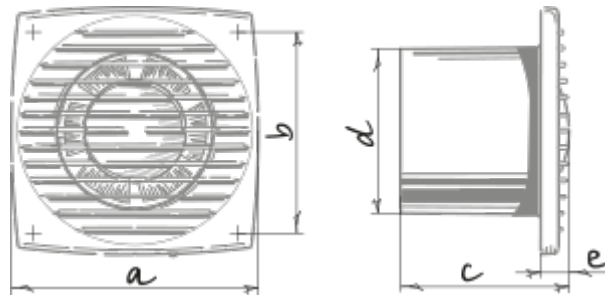

Bravo Still Chrome 100 T

Extract fans

- Maximum airflow: 70
- Sound pressure level LpA at 3 m: 26
- Motor type: AC
- Casing material: Plastic
- Backdraft protection: Backdraft damper
- Timer: Turn off timer

	Unit of measurement	Bravo Still Chrome 100 T
Connected air duct size	mm	100
Speed	-	1
Minimum supply voltage	V	220
Maximum supply voltage	V	240
Power supply frequency	Hz	50
Rated power	W	5.6
Unit current	A	0.04
Maximum airflow	m ³ /h	70
Sound pressure level LpA at 3 m	dB(A)	26
Ambient air temperature min	°C	1
Ambient air temperature max	°C	40
Ingress protection rating	-	IP34

Dimensions

a	b	c	∅ d	e
150	122	102	100	17

Accessories

Thyristor speed controllers

Name	Photo	Description
CDT E1.8		Thyristor speed controller