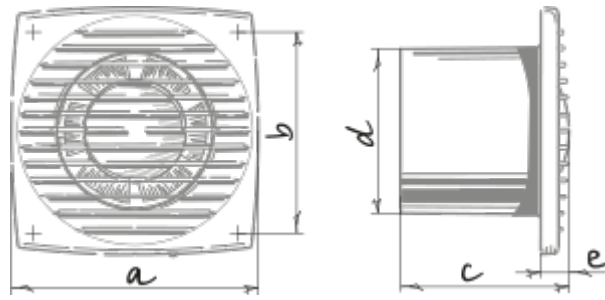

Bravo Still Chrome 100 ST

Extract fans

- Maximum airflow: 70
- Sound pressure level LpA at 3 m: 26
- Motor type: AC
- Casing material: Plastic
- Backdraft protection: Backdraft damper
- Pull cord
- Timer: Turn off timer

	Unit of measurement	Bravo Still Chrome 100 ST
Connected air duct size	mm	100
Speed	-	1
Minimum supply voltage	V	220
Maximum supply voltage	V	240
Power supply frequency	Hz	50
Rated power	W	5.6
Unit current	A	0.04
Maximum airflow	m ³ /h	70
Sound pressure level LpA at 3 m	dB(A)	26
Ambient air temperature min	°C	1
Ambient air temperature max	°C	40
Ingress protection rating	-	IP34

Dimensions

a	b	c	∅ d	e
150	122	102	100	17

Accessories

Other accessories

Name	Photo	Description
CDT E1.8		Thyristor speed controller