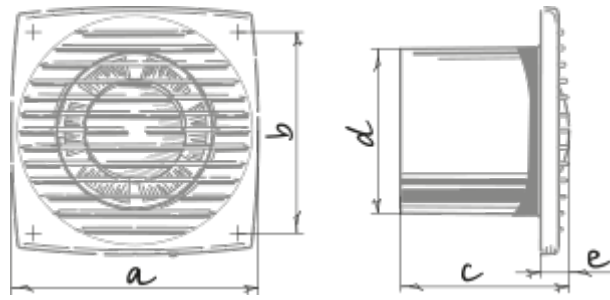

Bravo Still Chrome 100 S

Extract fans

- Maximum airflow: 70
- Sound pressure level LpA at 3 m: 26
- Motor type: AC
- Casing material: Plastic
- Backdraft protection: Backdraft damper
- Pull cord

	Unit of measurement	Bravo Still Chrome 100 S
Connected air duct size	mm	100
Speed	-	1
Minimum supply voltage	V	220
Maximum supply voltage	V	240
Power supply frequency	Hz	50
Rated power	W	5.6
Unit current	A	0.04
Maximum airflow	m ³ /h	70
Sound pressure level LpA at 3 m	dB(A)	26
Ambient air temperature min	°C	1
Ambient air temperature max	°C	40
Ingress protection rating	-	IP34

Dimensions

a	b	c	∅ d	e
150	122	102	100	17

Accessories

Other accessories

Name	Photo	Description
CDT E1.8		Thyristor speed controller