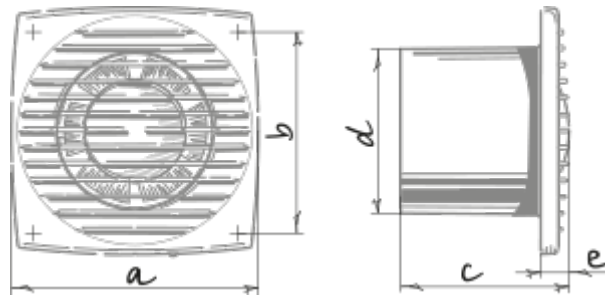

# Bravo Still Chrome 100 IR

Extract fans

- Maximum airflow: 70
- Sound pressure level LpA at 3 m: 26
- Motor type: AC
- Casing material: Plastic
- Backdraft protection: Backdraft damper
- Motion sensor
- Timer: Turn off timer

	Unit of measurement	Bravo Still Chrome 100 IR
Connected air duct size	mm	100
Speed	-	1
Minimum supply voltage	V	220
Maximum supply voltage	V	240
Power supply frequency	Hz	50
Rated power	W	5.6
Unit current	A	0.04
Maximum airflow	m <sup>3</sup> /h	70
Sound pressure level LpA at 3 m	dB(A)	26
Ambient air temperature min	°C	1
Ambient air temperature max	°C	40
Ingress protection rating	-	IP34

## Dimensions

a	b	c	∅ d	e
150	122	102	100	17