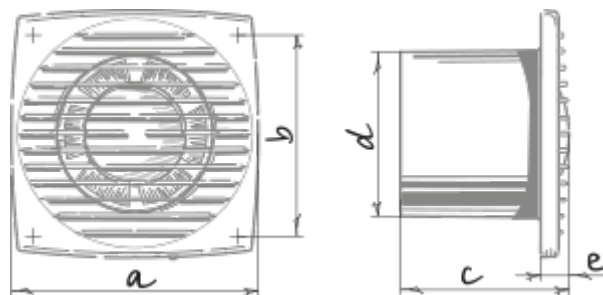

Bravo Platinum 150 (127-220V/60Hz)

Extract fans

- Backdraft protection: Backdraft damper

	Unit of measurement	Bravo Platinum 150 (127-220V/60Hz)
Connected air duct size	mm	150
Minimum supply voltage	V	127
Maximum supply voltage	V	220
Power supply frequency	Hz	60
Ingress protection rating	-	IP34
Impeller material	-	Plastic

Dimensions

a	b	c	Ø d	e
205	174	124	150	19

Accessories

Air distribution

Name	Photo	Description
BlauPlast RR 150/1		Round duct
BlauPlast RR 150/1.5		Round duct
BlauPlast RR 150/0.5		Round duct
BlauPlast RR 150/0.35		Round duct
BlauPlast RR 150/2.5		Round duct
BlauPlast RR 150/2		Round duct
BlauPlast RTR 150/0.5-1		Round telescopic duct
BlauPlast RTR 150/0.35-0.5		Round telescopic duct
BlauPlast RSV 150		Flexible duct connector
BlauPlast RB 150/90°		Bend 90°
BlauPlast RRT 150		T-joint for round ducts
BlauPlast WP 150		Wall plate for round ducts
BlauPlast RV 150		Round duct connector