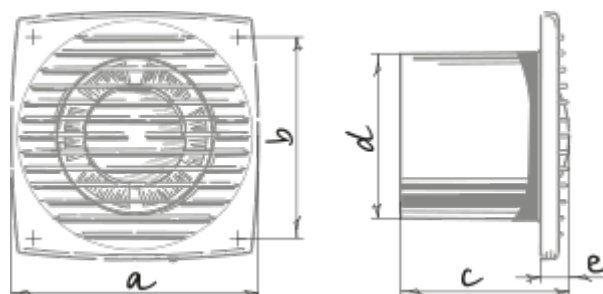

Bravo Platinum 150 (127-220V/60Hz)

Extract fans

- Motor type: AC
- Backdraft protection: Backdraft damper

	Unit of measurement	Bravo Platinum 150 (127-220V/60Hz)
Connected air duct size	mm	150
Speed	-	1
Minimum supply voltage	V	127
Maximum supply voltage	V	220
Power supply frequency	Hz	60
Unit current	A	
Ingress protection rating	-	IP34

Dimensions

a	b	c	∅ d	e
205	174	124	150	19

Accessories

Thyristor speed controllers

Name	Photo	Description
CDT E1.8		Thyristor speed controller

Flexible ducts

Name	Photo	Description
BlauFlex PVC		Flexible air ducts BlauFlex
BlauFlex Iso N 152/7.6		Flexible air ducts BlauFlex