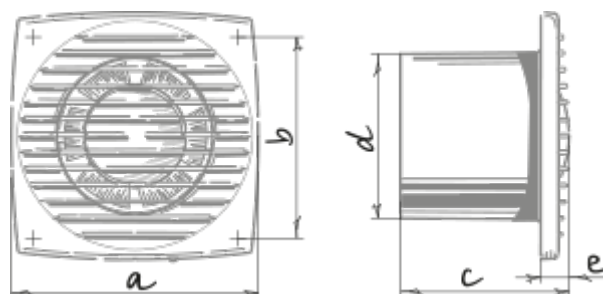

Bravo Platinum 150 (127-220V/60Hz)

Extract fans

- Motor type: AC
- Backdraft protection: Backdraft damper

	Unit of measurement	Bravo Platinum 150 (127-220V/60Hz)
Connected air duct size	mm	150
Speed	-	1
Minimum supply voltage	V	127
Maximum supply voltage	V	220
Power supply frequency	Hz	60
Unit current	A	
Ingress protection rating	-	IP34

Dimensions

a	b	c	∅ d	e
205	174	124	150	19

Accessories

Other accessories

Name	Photo	Description
CDT E1.8		Thyristor speed controller

Air distribution

Name	Photo	Description
BlauFlex PVC		Flexible air ducts BlauFlex
BlauFlex Iso N 152/7.6		Flexible air ducts BlauFlex
BlauPlast RR 150/0.5		Round duct
BlauPlast RR 150/1		Round duct
BlauPlast RR 150/1.5		Round duct
BlauPlast RTR 150/0.35-0.5		Round telescopic duct
BlauPlast RTR 150/0.5-1		Round telescopic duct
BlauPlast RV 150		Round duct connector
BlauPlast RSV 150		Flexible duct connector
BlauPlast RB 150/90°		Bend 90°
BlauPlast RH 150		Round duct holder