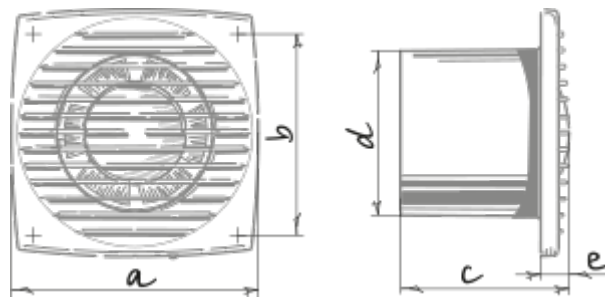

Bravo Platinum 150

Extract fans

- Maximum airflow: 305
- Sound pressure level LpA at 3 m: 39
- Motor type: AC
- Backdraft protection: Backdraft damper

	Unit of measurement	Bravo Platinum 150
Connected air duct size	mm	150
Speed	-	1
Minimum supply voltage	V	220
Maximum supply voltage	V	240
Power supply frequency	Hz	50
Rated power	W	24
Unit current	A	0.13
Maximum airflow	m ³ /h	305
Sound pressure level LpA at 3 m	dB(A)	39
Ingress protection rating	-	IP34

Dimensions

a	b	c	∅ d	e
205	174	124	150	19

Accessories

Thyristor speed controllers

Name	Photo	Description
CDT E1.8		Thyristor speed controller

Flexible ducts

Name	Photo	Description
BlauFlex PVC		Flexible air ducts BlauFlex
BlauFlex Iso N 152/7.6		Flexible air ducts BlauFlex