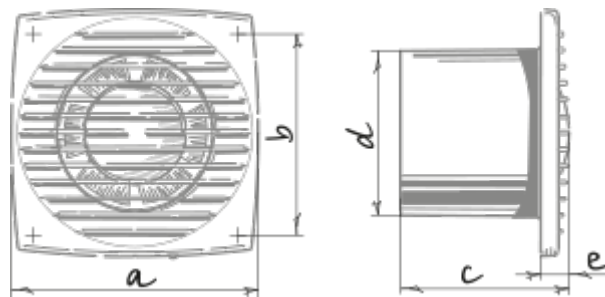

# Bravo Platinum 150

Extract fans

- Maximum airflow: 305
- Sound pressure level LpA at 3 m: 39
- Motor type: AC
- Backdraft protection: Backdraft damper

	Unit of measurement	Bravo Platinum 150
Connected air duct size	mm	150
Speed	-	1
Minimum supply voltage	V	220
Maximum supply voltage	V	240
Power supply frequency	Hz	50
Rated power	W	24
Unit current	A	0.13
Maximum airflow	m <sup>3</sup> /h	305
Sound pressure level LpA at 3 m	dB(A)	39
Ingress protection rating	-	IP34

## Dimensions

a	b	c	∅ d	e
205	174	124	150	19