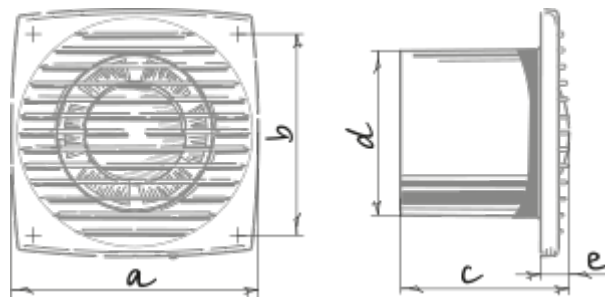

# Bravo Platinum 150

Extract fans

- Maximum airflow: 305
- Sound pressure level LpA at 3 m: 39
- Motor type: AC
- Backdraft protection: Backdraft damper

	Unit of measurement	Bravo Platinum 150
Connected air duct size	mm	150
Speed	-	1
Minimum supply voltage	V	220
Maximum supply voltage	V	240
Power supply frequency	Hz	50
Rated power	W	24
Unit current	A	0.13
Maximum airflow	m <sup>3</sup> /h	305
Sound pressure level LpA at 3 m	dB(A)	39
Ingress protection rating	-	IP34

## Dimensions

a	b	c	∅ d	e
205	174	124	150	19